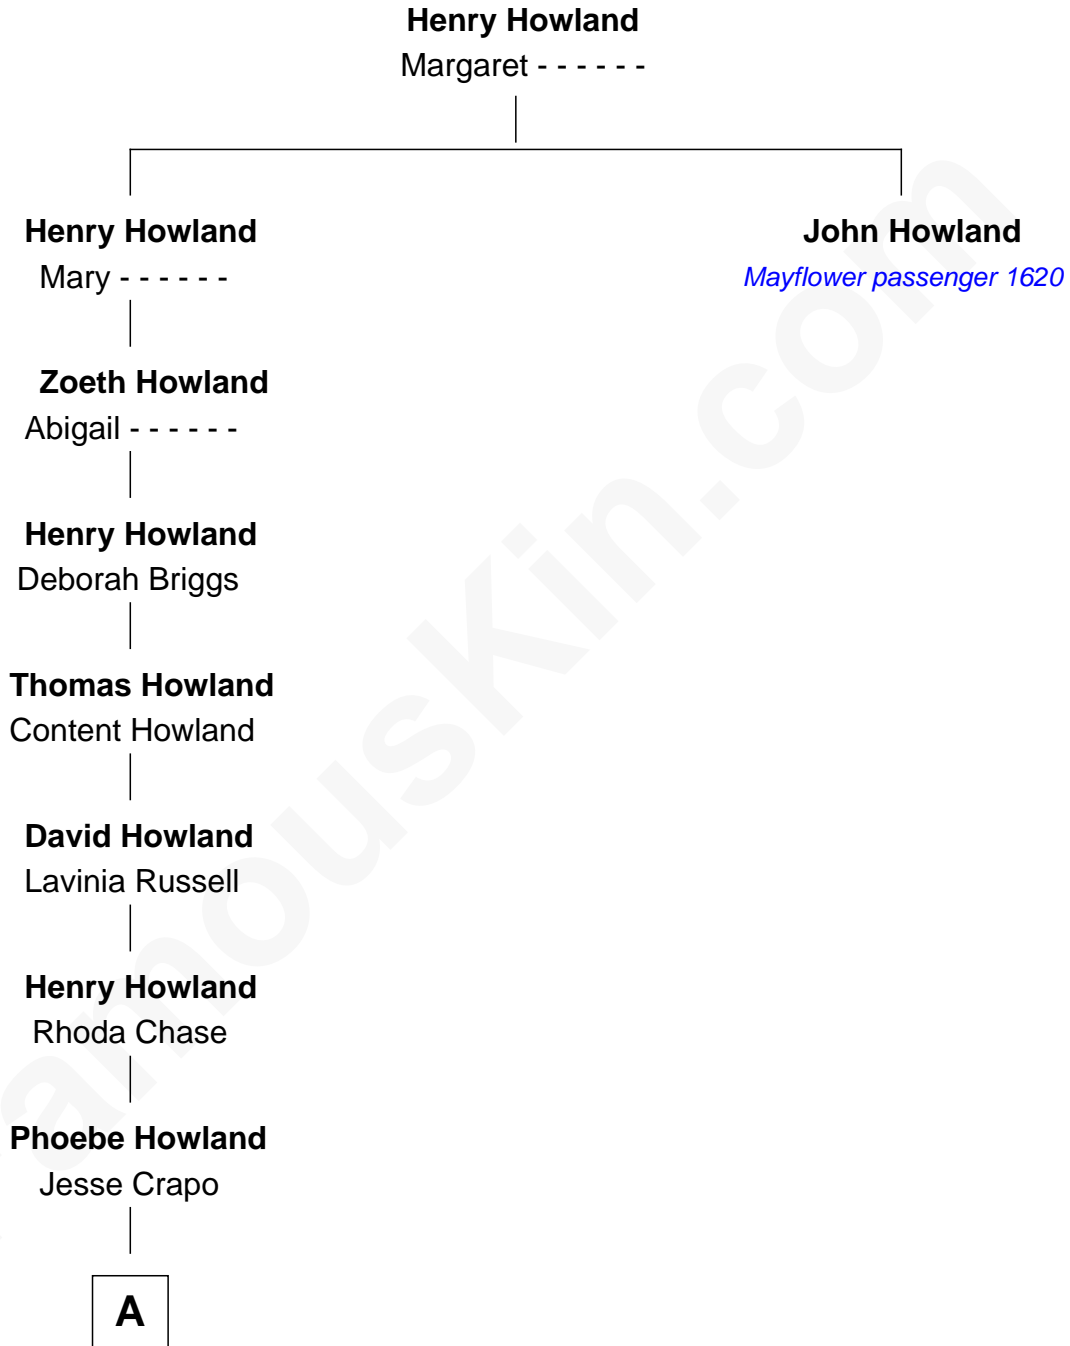

FamousKin.com

Relationship Chart of

William Durant

Co-Founder of General Motors and Founder of Frigidaire

7th great-grandnephew of

John Howland

(c1598 - 1672/3) Mayflower passenger 1620

A

Henry Howland Crapo

Mary Anne Slocum

Rebecca Folger Crapo

William Clark Durant

William Durant

Co-Founder of General Motors

FamousKin.com