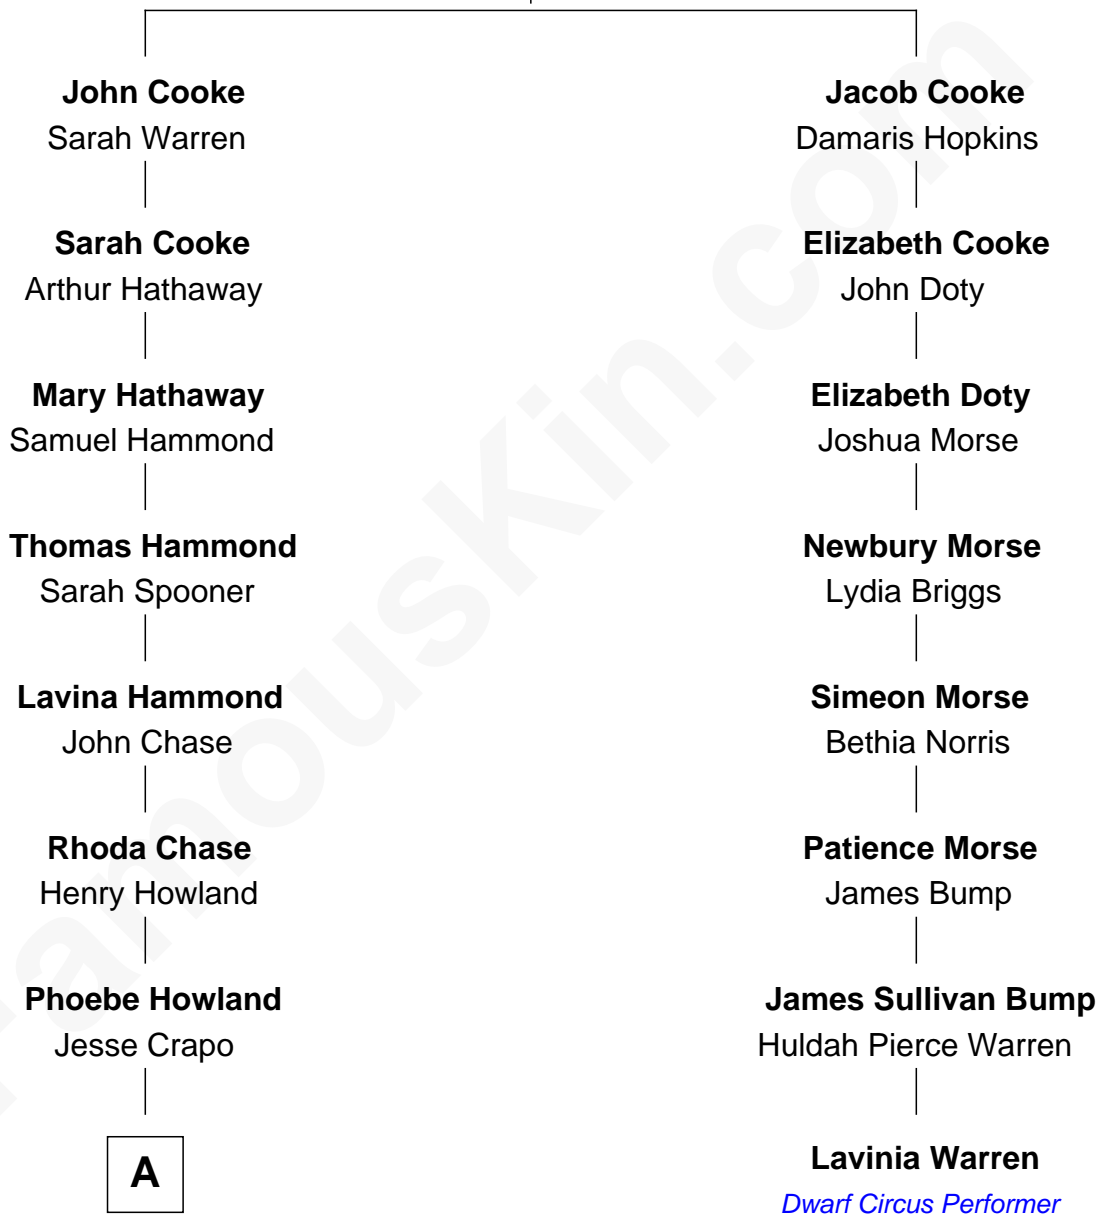

FamousKin.com

Relationship Chart of

William Durant

Co-Founder of General Motors and Founder of Frigidaire

7th cousin 2 times removed of

Lavinia Warren

Dwarf Circus Performer

Francis Cooke
Hester le Mahieu

A

Henry Howland Crapo

Mary Anne Slocum

Rebecca Folger Crapo

William Clark Durant

William Durant

Co-Founder of General Motors

FamousKin.com