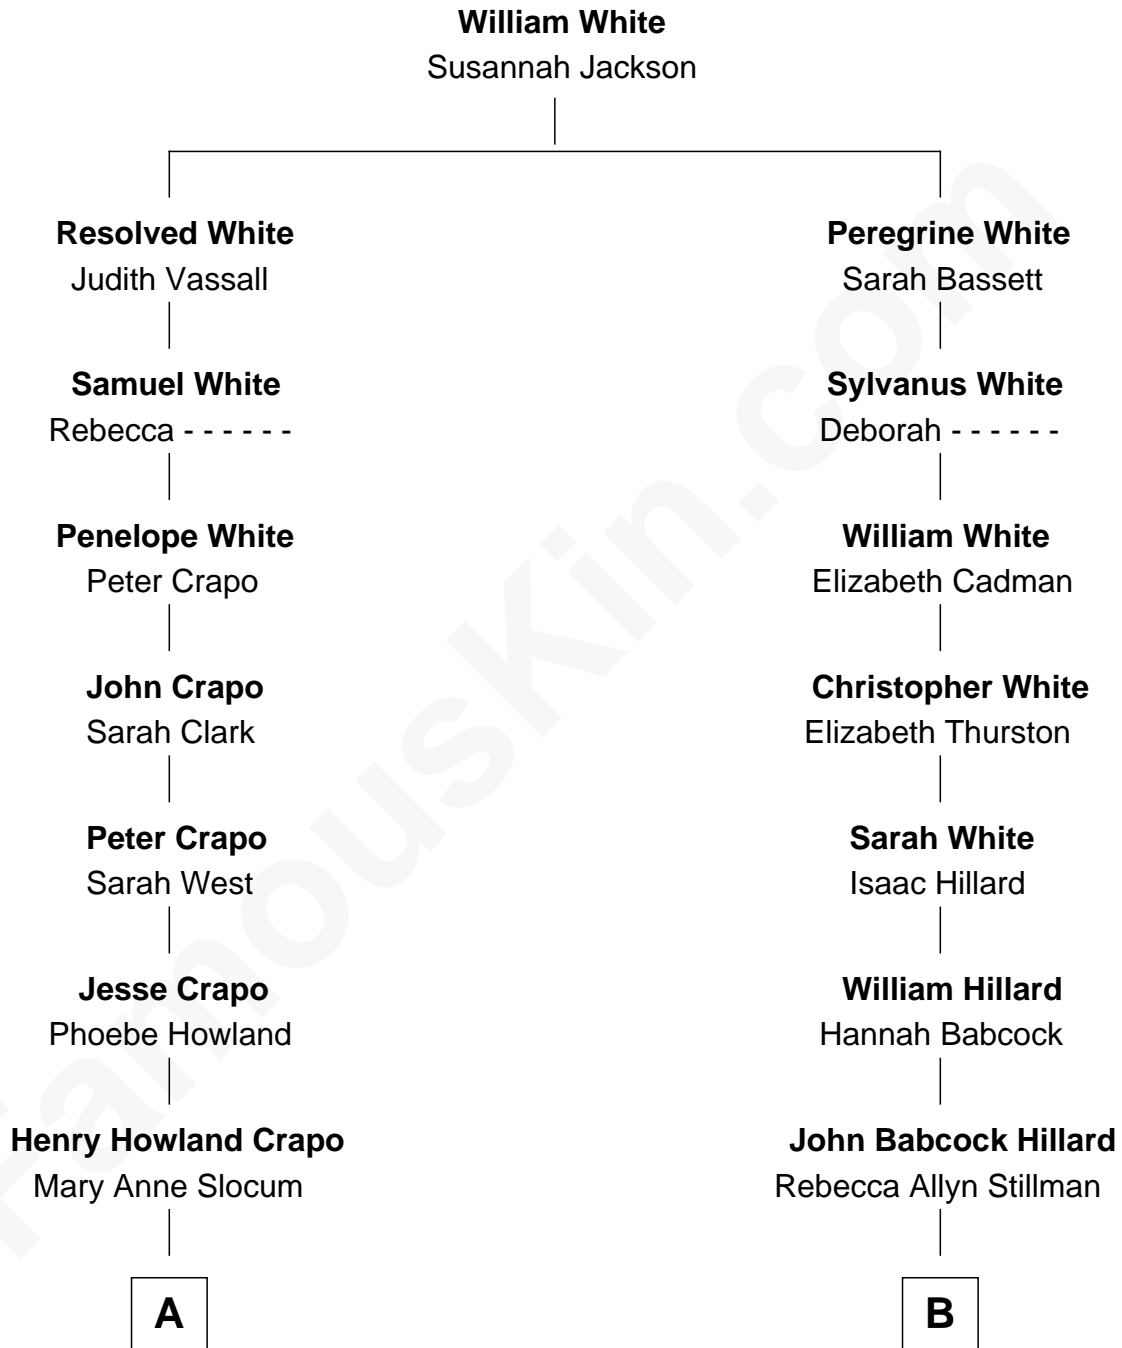

FamousKin.com

Relationship Chart of

William Durant

Co-Founder of General Motors and Founder of Frigidaire

8th cousin 3 times removed of

Bill Weld

68th Governor of Massachusetts

A

Rebecca Folger Crapo

William Clark Durant

William Durant

Co-Founder of General Motors

B

John Babcock Hillard

Harriet Low

Harriet Hillard

William Augustus White

Margaret Low White

Francis Minot Weld

David Weld

Mary Blake Nichols

Bill Weld

68th Governor of Massachusetts