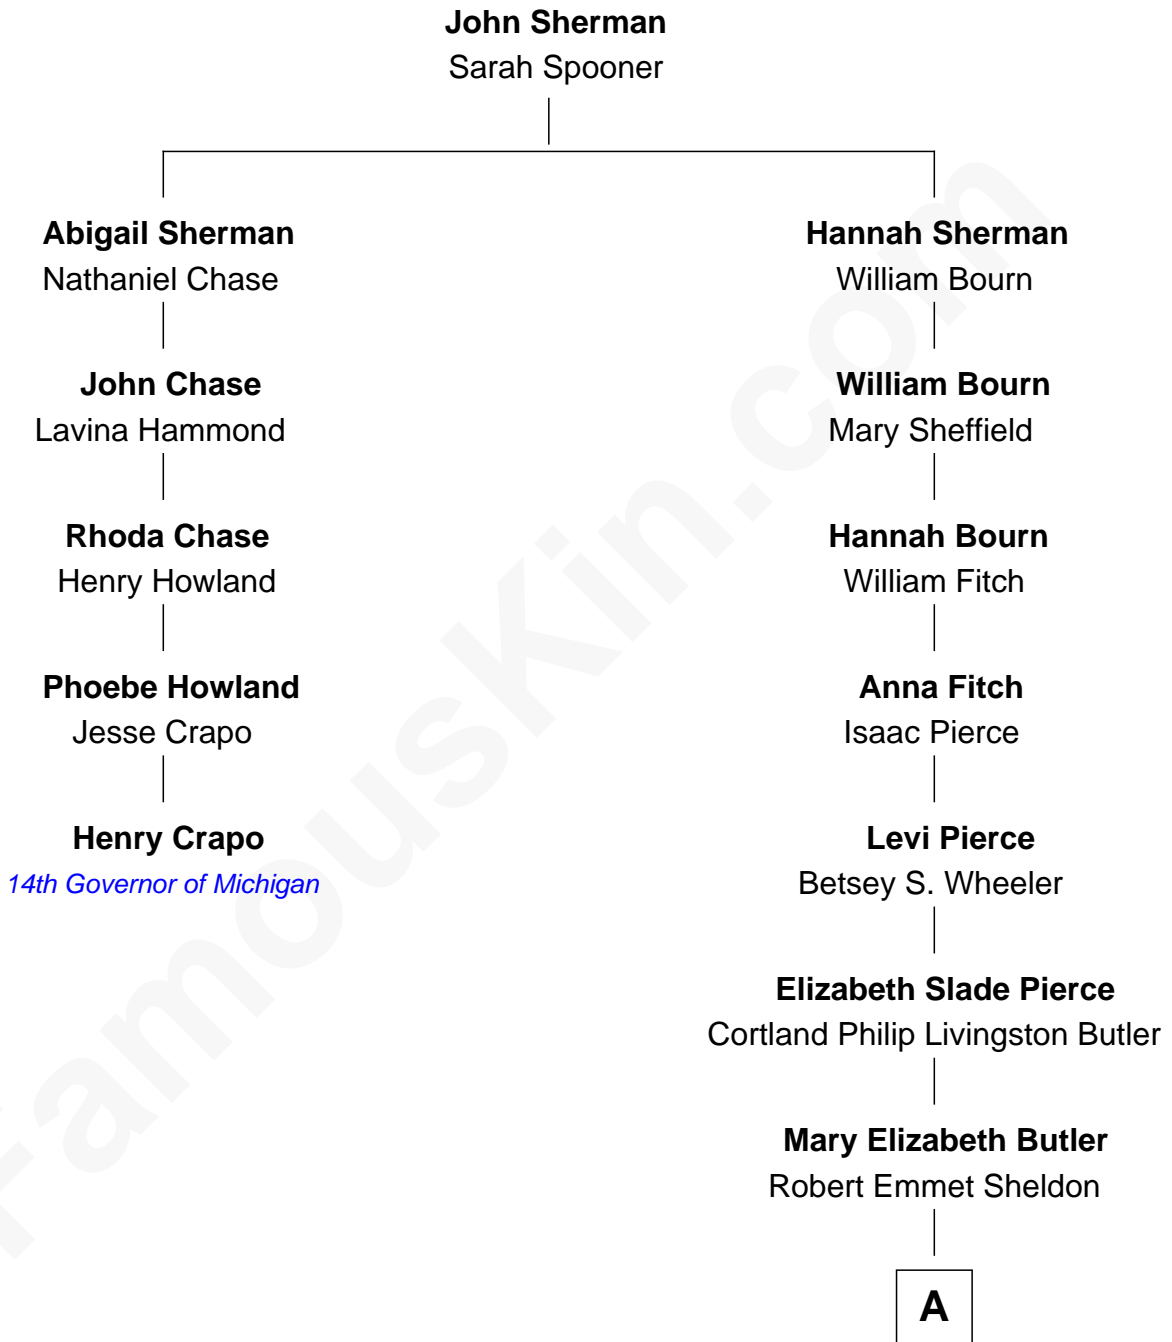

FamousKin.com

Relationship Chart of

Henry Crapo

14th Governor of Michigan

4th cousin 6 times removed of

Billy Bush

TV Personality and Host

A

—
Flora Sheldon

Samuel Prescott Bush

—
Prescott Sheldon Bush

Dorothy Wear Walker

—
Jonathan James Bush

Josephine Colwell Bradley

—
Billy Bush

TV Personality and Host