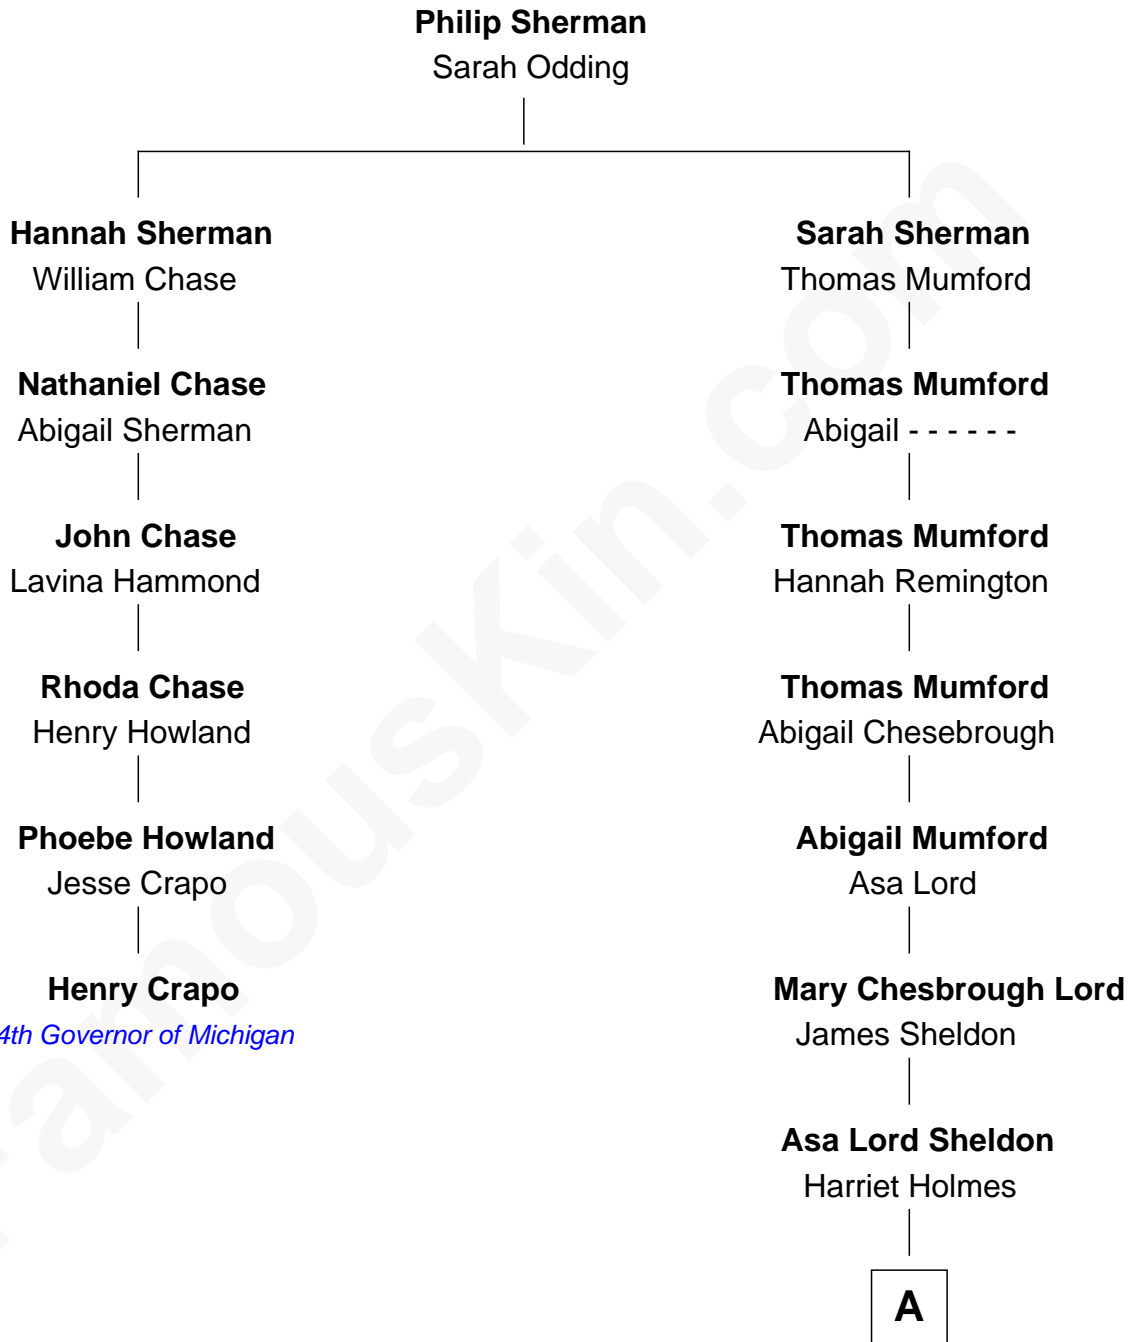

FamousKin.com

Relationship Chart of

Henry Crapo

14th Governor of Michigan

5th cousin 5 times removed of

Mamie (Doud) Eisenhower

First Lady of President Dwight Eisenhower

A

James Henry Sheldon

Susan Hill

Mary Cornelia Sheldon

Royal Houghton Doud

John Sheldon Doud

Elivera Mathilda Carlson

Mamie (Doud) Eisenhower

First Lady of Dwight Eisenhower