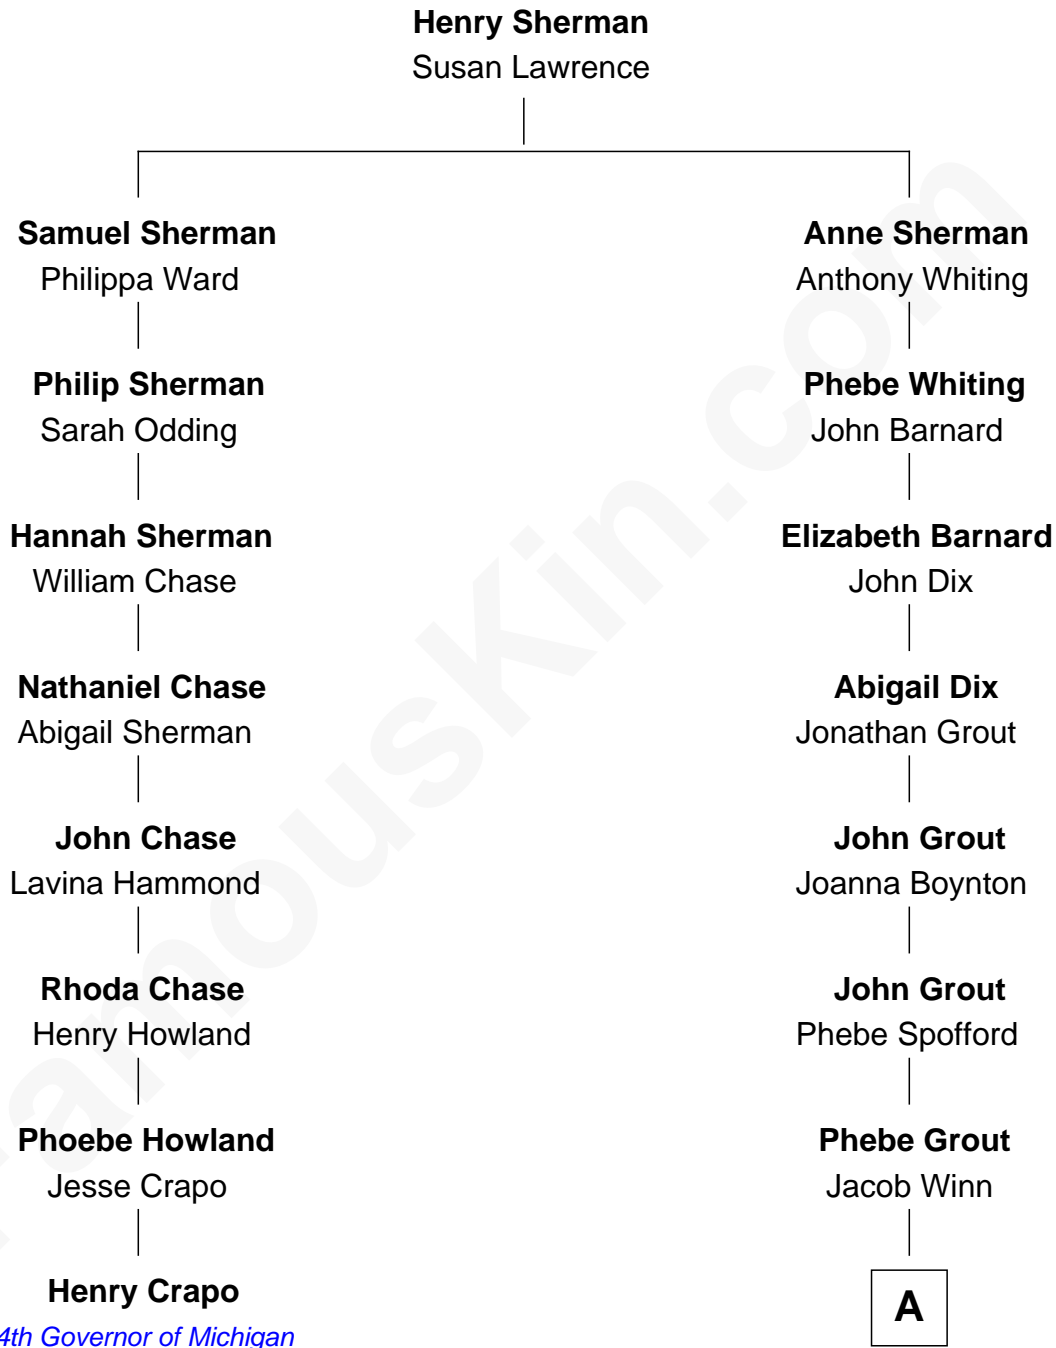

FamousKin.com

Relationship Chart of

Henry Crapo

14th Governor of Michigan

7th cousin 4 times removed of

Herbert Hoover

31st U.S. President

A

—
Endymia Winn

Thomas Sherwood

—
Lucinda Sherwood

John Minthorn

—
Theodore Minthorn

Mary Wasley

—
Hulda Randall Minthorn

Jessie Clark Hoover

—
Herbert Hoover

31st U.S. President