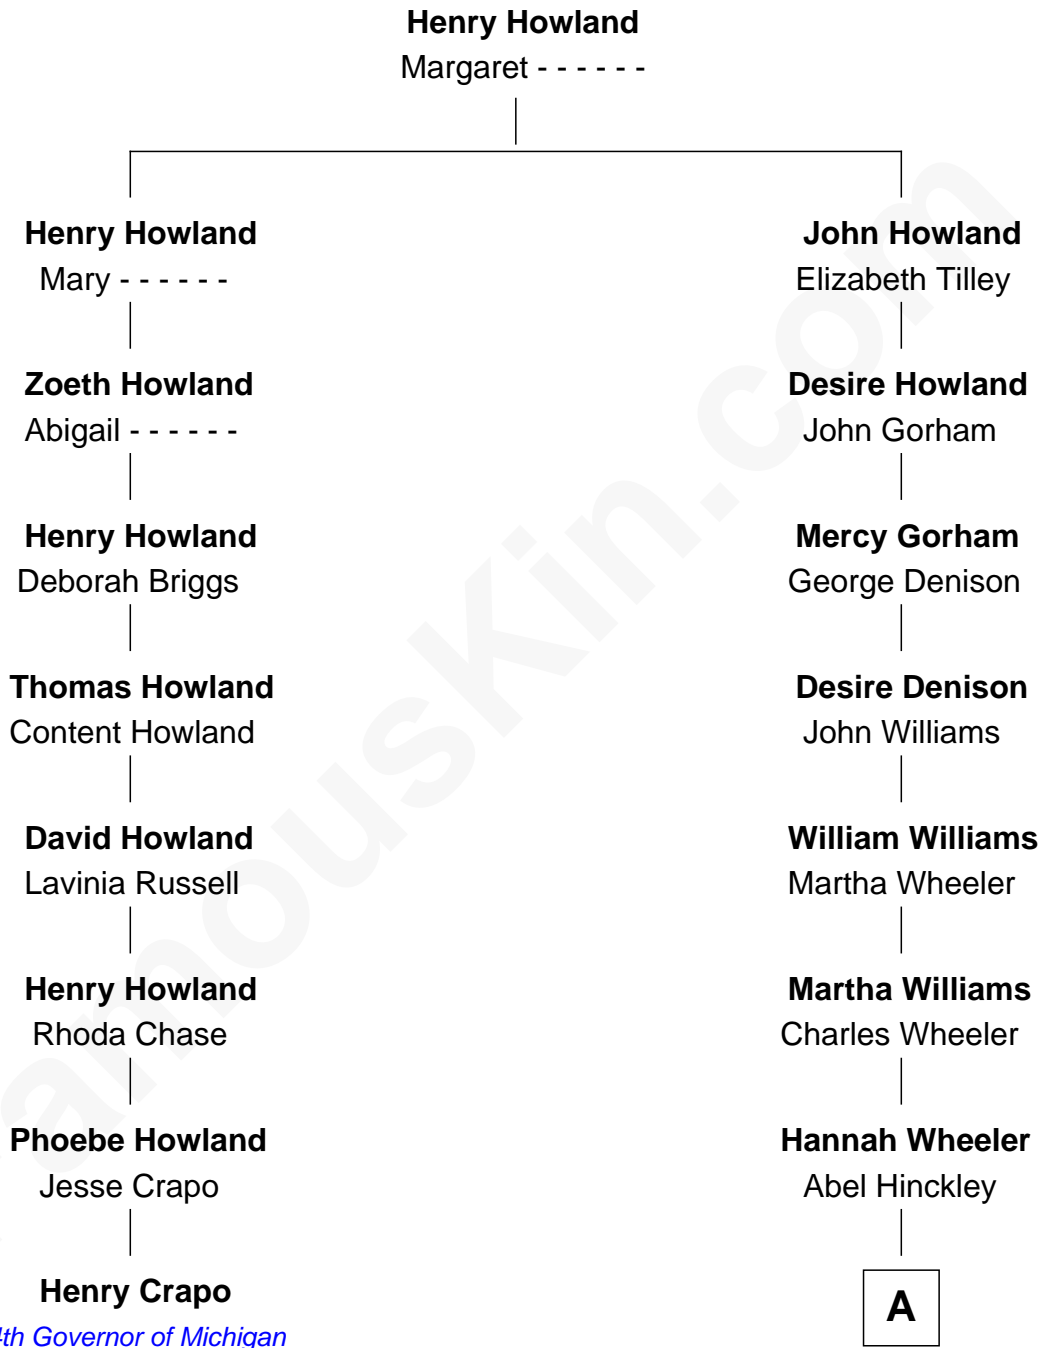

FamousKin.com

Relationship Chart of Henry Crapo

14th Governor of Michigan

7th cousin 1 time removed of

Francis Edward Hinckley

Co-Founder, University of Chicago

University of Chicago

A

Alfred Hinckley

Eliza Stanley

Francis Edward Hinckley

Co-Founder, University of Chicago

FamousKin.com