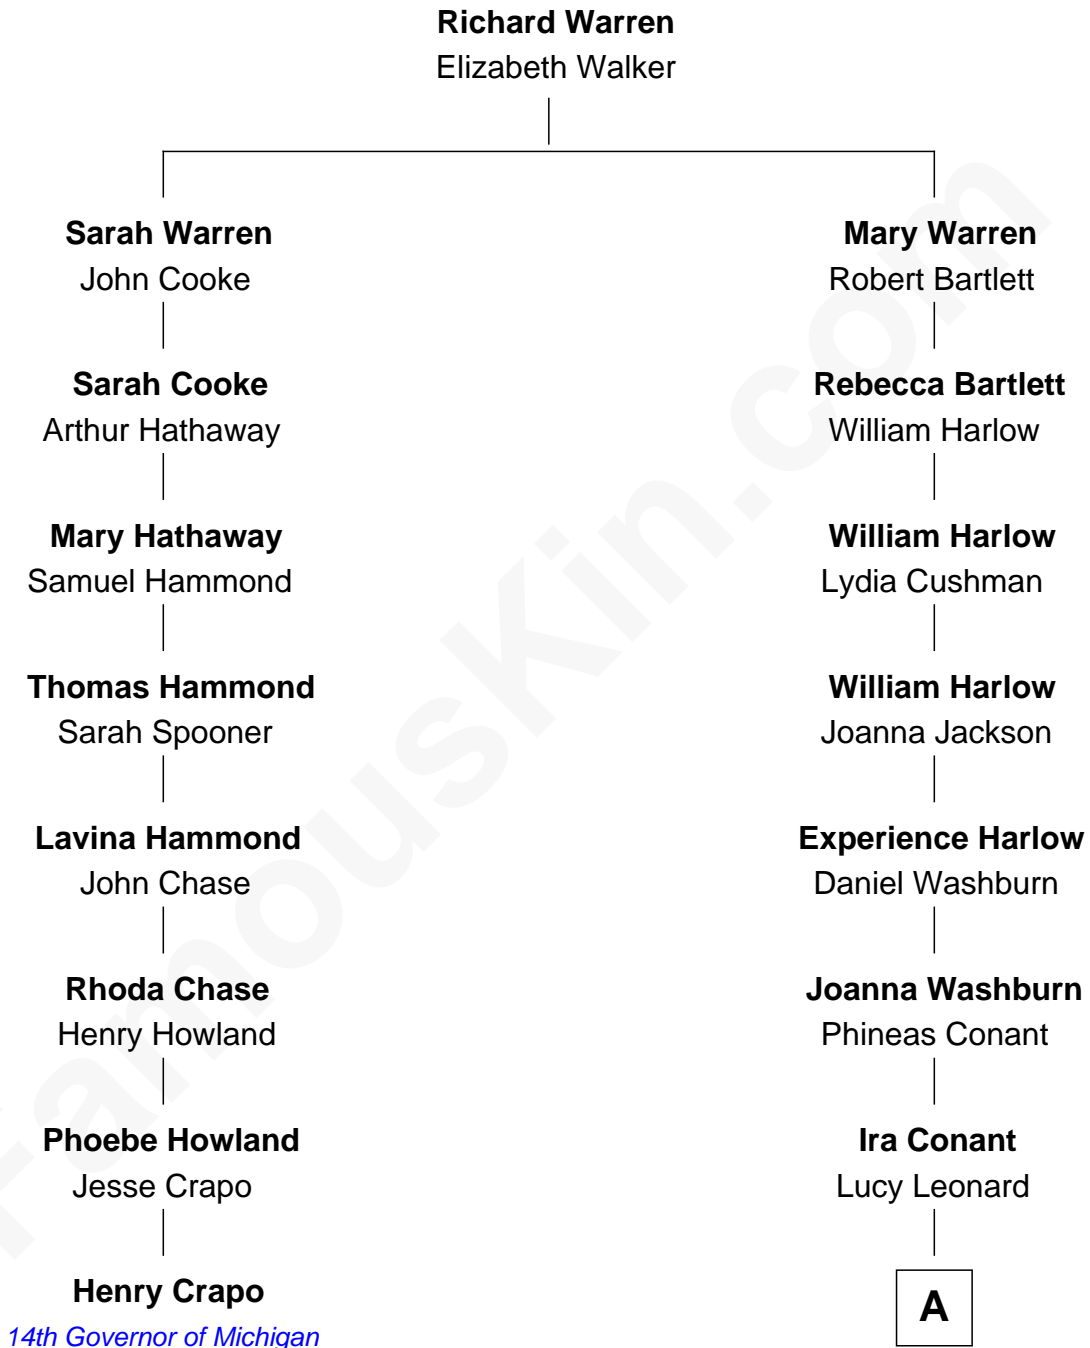

## Relationship Chart of

### Henry Crapo

14th Governor of Michigan

7th cousin 5 times removed of

**Nat Faxon**

Actor, Comedian, Director and Screenwriter

**A**

**Ira M. Conant**

Mary F. Bassett