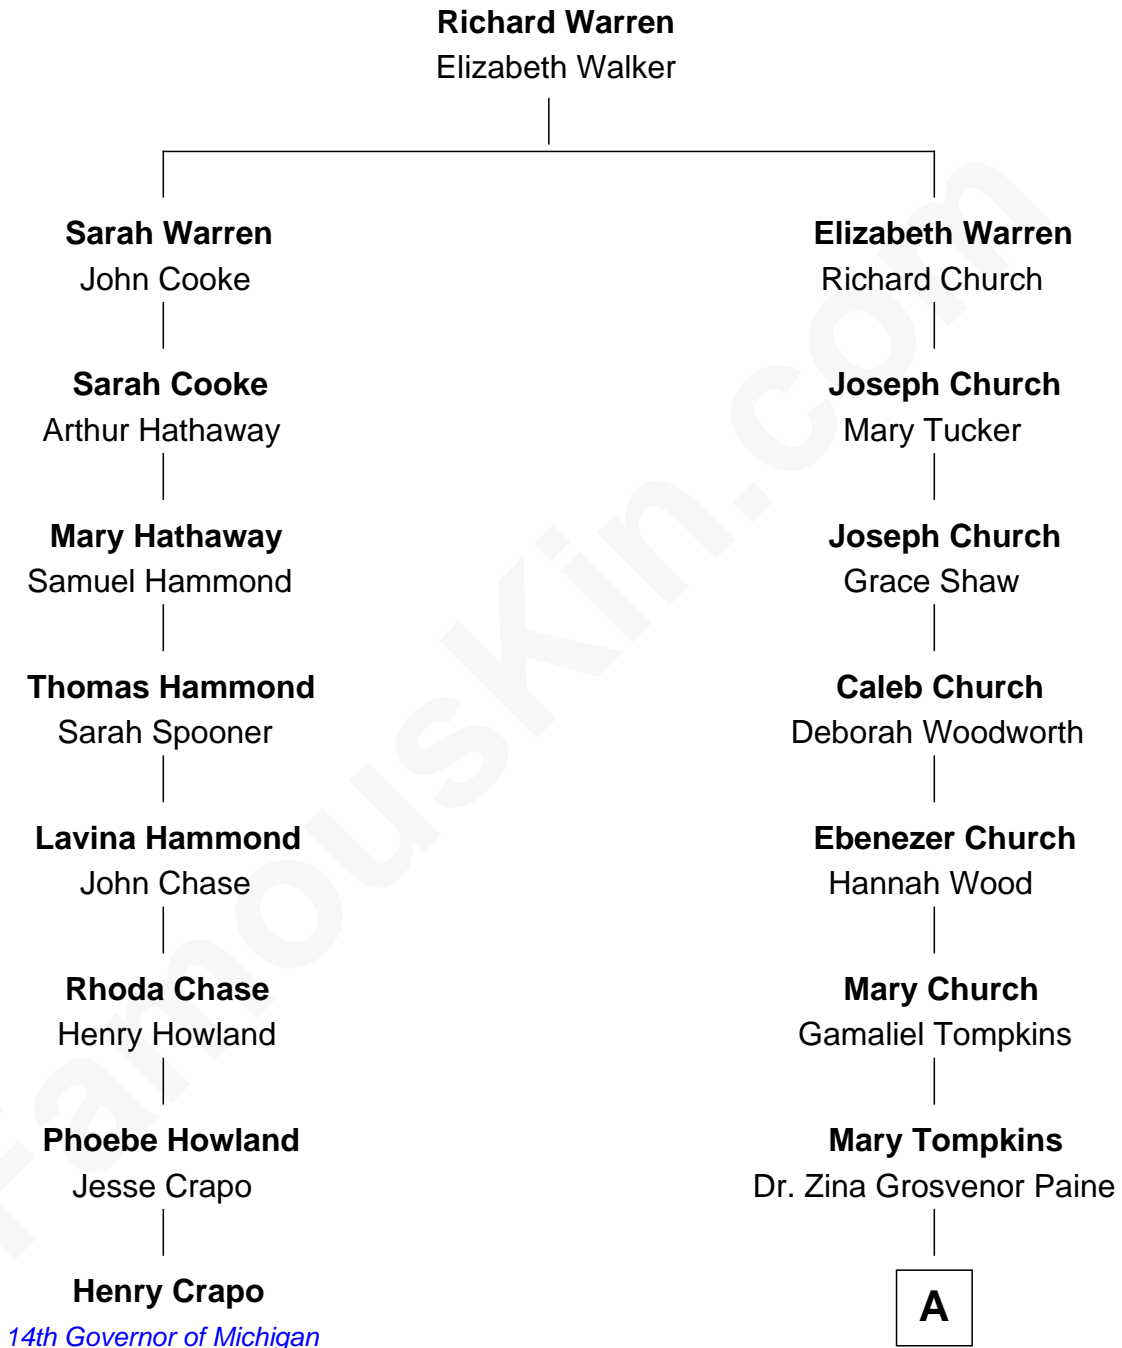

FamousKin.com

Relationship Chart of

Henry Crapo

14th Governor of Michigan

7th cousin 2 times removed of

Charles M. Dale

66th Governor of New Hampshire