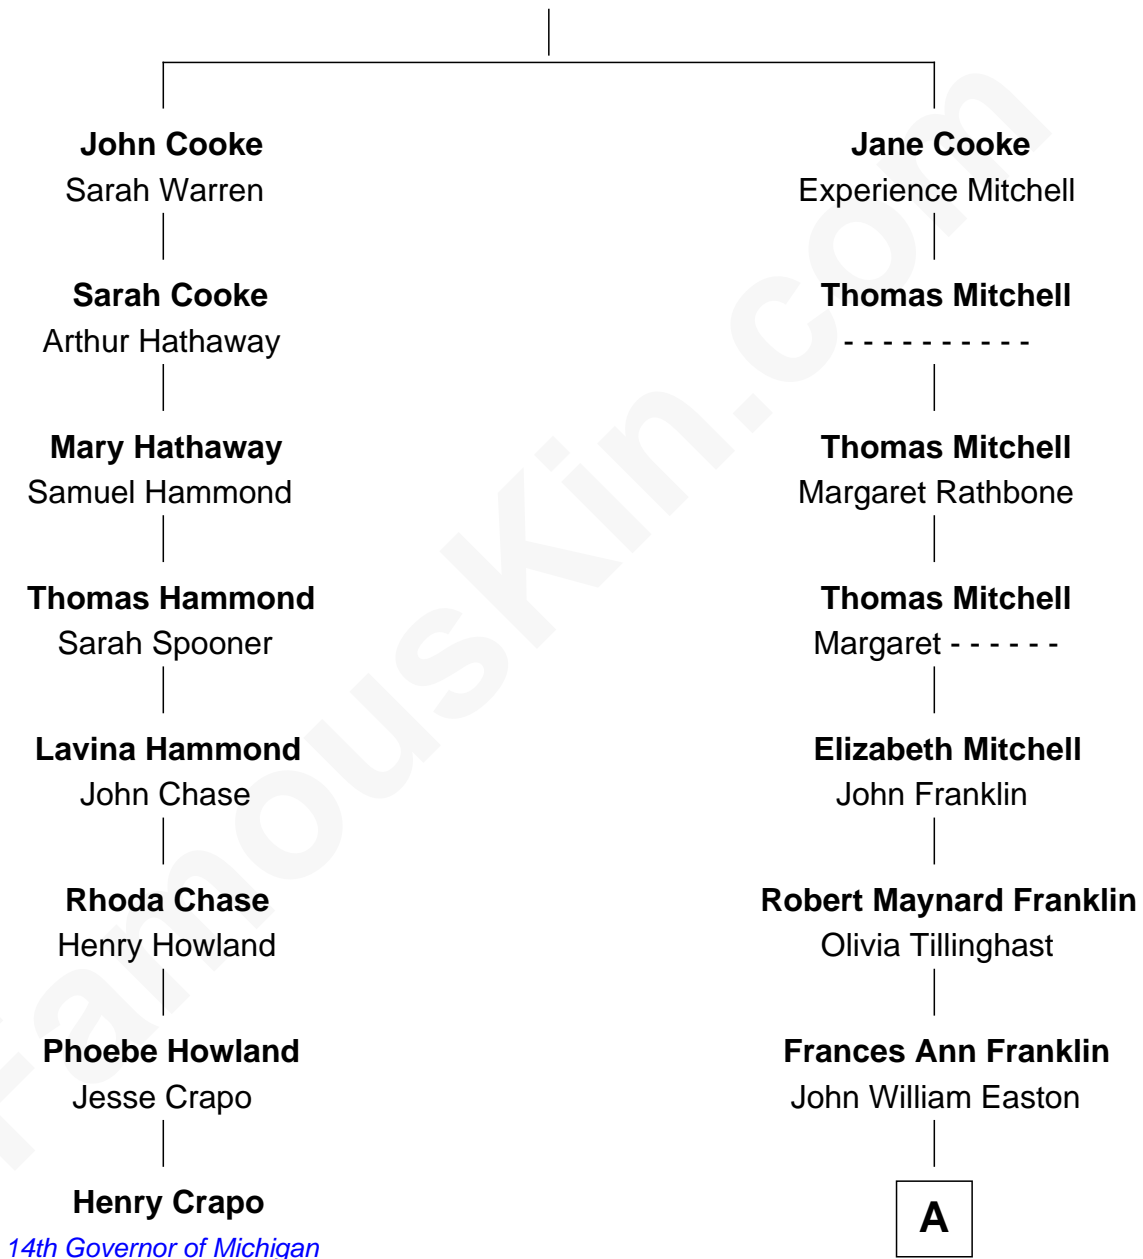

FamousKin.com

Relationship Chart of Henry Crapo

14th Governor of Michigan

7th cousin 3 times removed of

Marilyn Monroe

Actress, Model, and Singer

Francis Cooke
Hester le Mahieu

A

—
Elizabeth Cutting Easton

William Congdon Tennant

—
Elizabeth Easton Tennant

Frederick Almy Gifford

—
Charles Stanley Gifford

Gladys Pearl Monroe

—
Marilyn Monroe

Actress, Model, and Singer