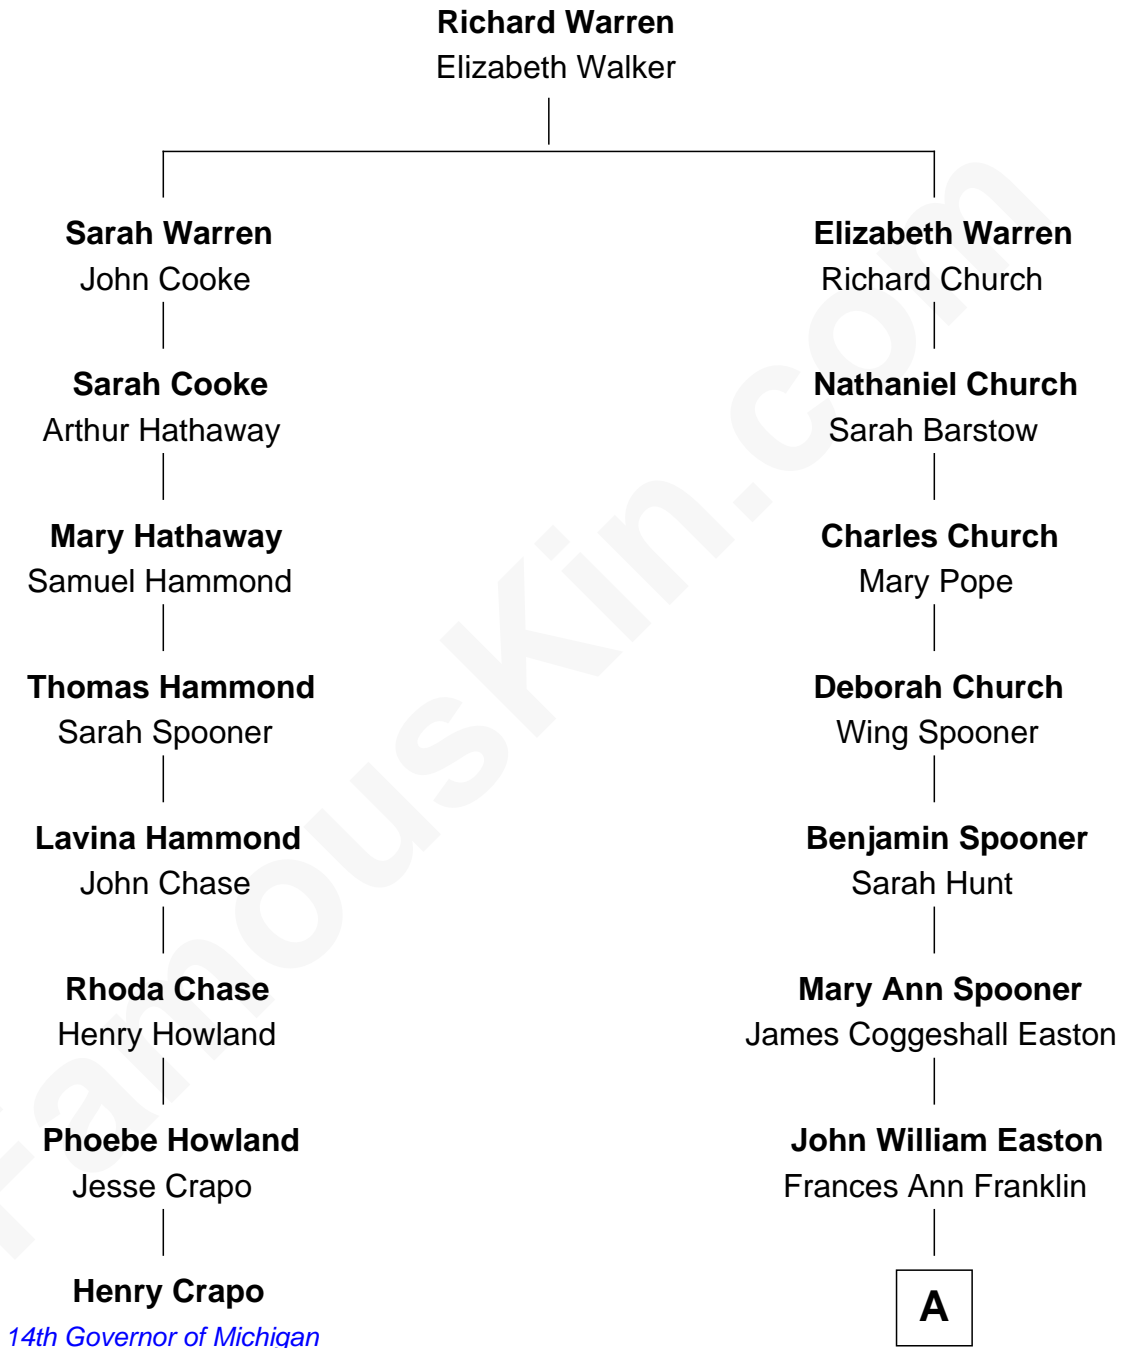

## Relationship Chart of

### Henry Crapo

14th Governor of Michigan

7th cousin 3 times removed of

**Marilyn Monroe**

Actress, Model, and Singer

**A**

—  
**Elizabeth Cutting Easton**

William Congdon Tennant

—  
**Elizabeth Easton Tennant**

Frederick Almy Gifford

—  
**Charles Stanley Gifford**

Gladys Pearl Monroe

—  
**Marilyn Monroe**

*Actress, Model, and Singer*