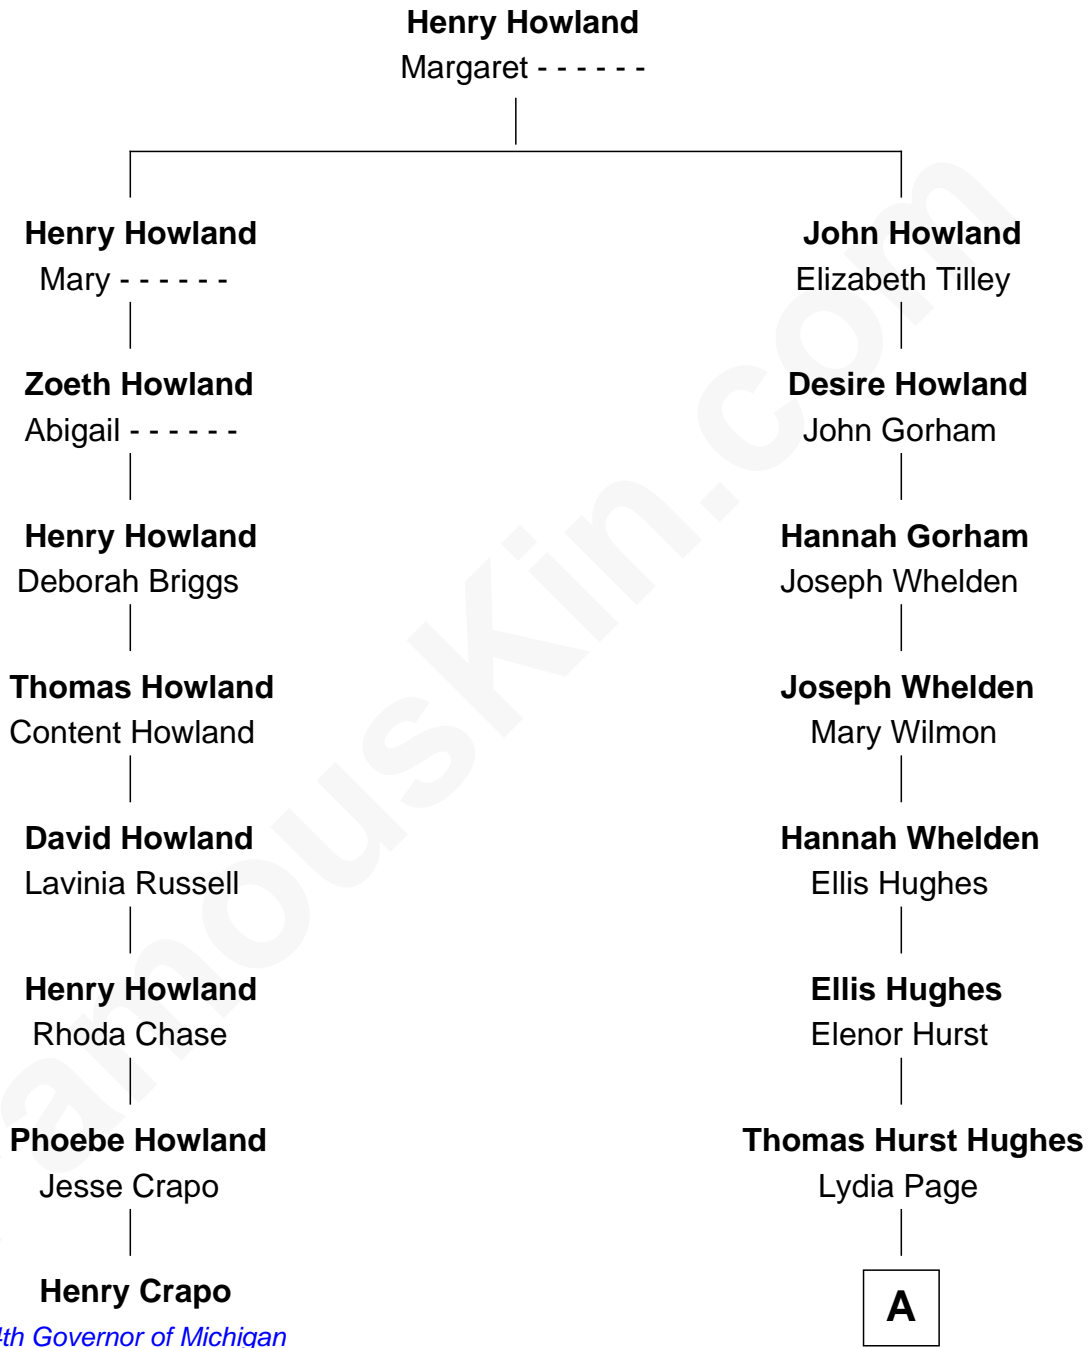

# FamousKin.com

## Relationship Chart of Henry Crapo

14th Governor of Michigan

7th cousin 5 times removed of

**Sydney Biddle Barrows**

Mayflower Madam

**A**

**Sarah Hughes**

Eli Benley Wales

**Mary Hughes Wales**

Walter Almer Barrows

**Walter Almer Barrows**

Sarah Olive Byers

**Donald Byers Barrows**

Sydney Biddle

**Donald Byers Barrows**

Jeannette Ballantine

**Sydney Biddle Barrows**

*Mayflower Madam*