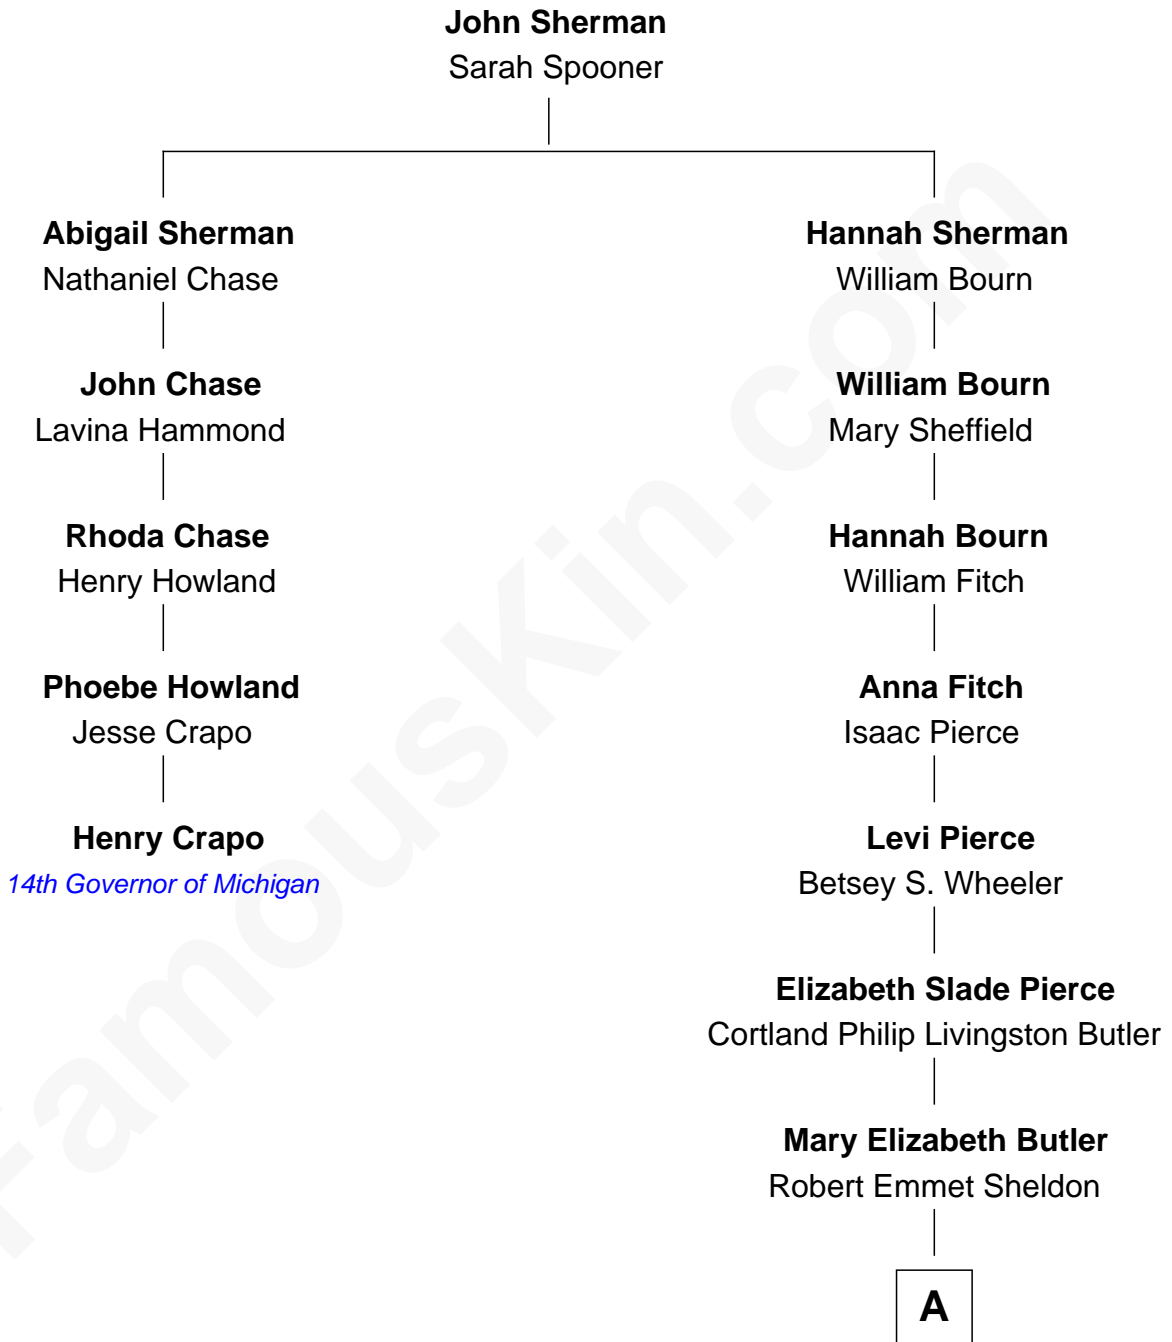

FamousKin.com

Relationship Chart of Henry Crapo

14th Governor of Michigan

4th cousin 5 times removed of

George H. W. Bush

41st U.S. President

A

Flora Sheldon

Samuel Prescott Bush

Prescott Sheldon Bush

Dorothy Wear Walker

George H. W. Bush

41st U.S. President

FamousKin.com