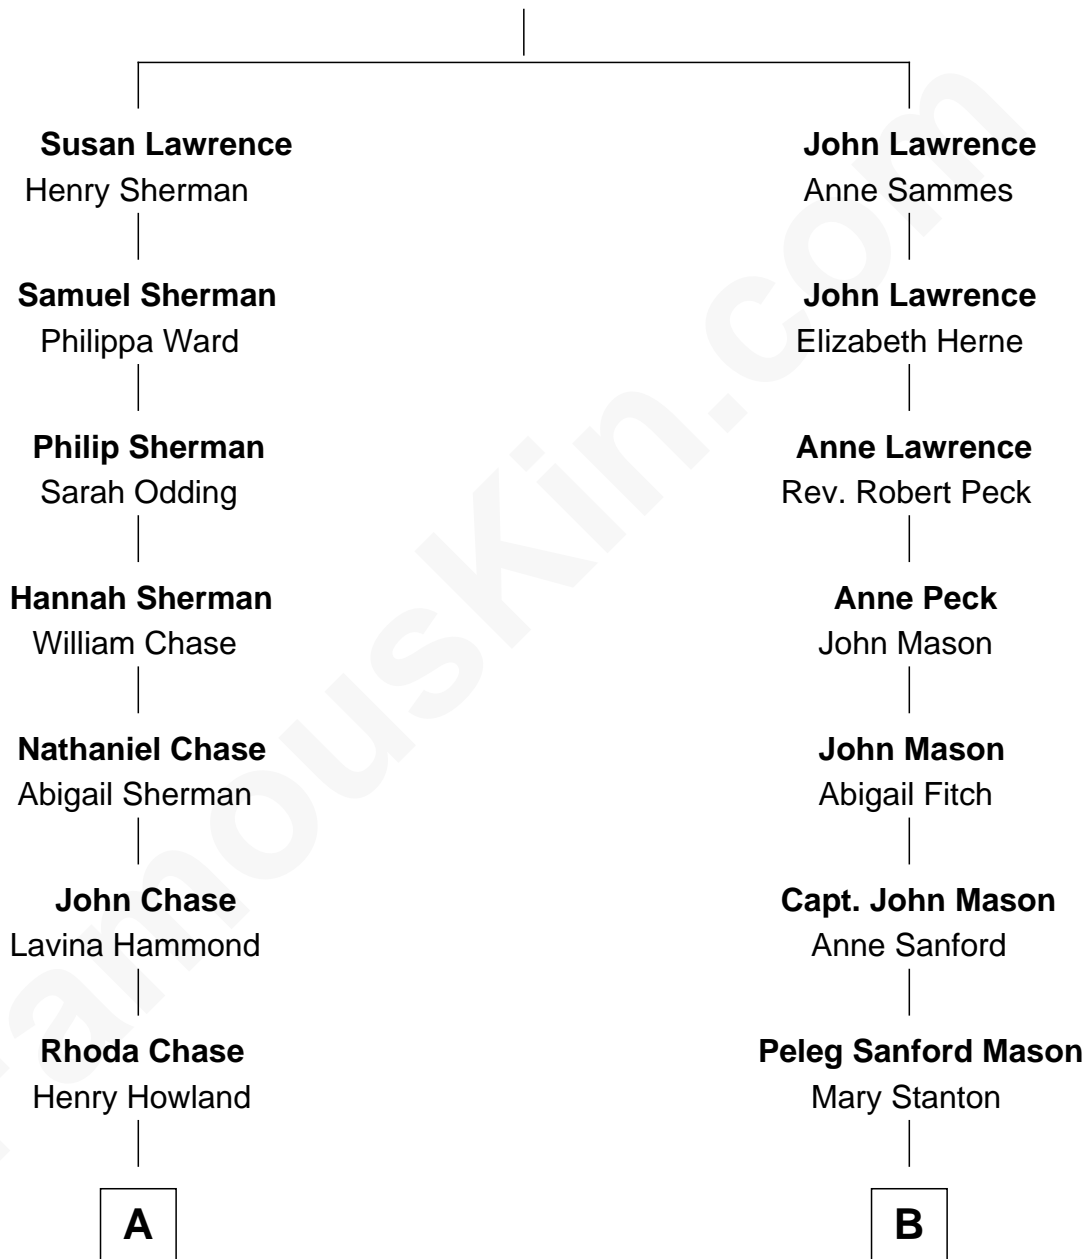

FamousKin.com

Relationship Chart of

Henry Crapo

14th Governor of Michigan

8th cousin 1 time removed of

Lucretia (Rudolph) Garfield

First Lady of President James Garfield

John Lawrence

A

Phoebe Howland

Jesse Crapo

Henry Crapo

14th Governor of Michigan

B

Elijah Mason

Lucretia Greene

Arabella Greene Mason

Zebulon Rudolph

Lucretia (Rudolph) Garfield

First Lady of James Garfield

FamousKin.com