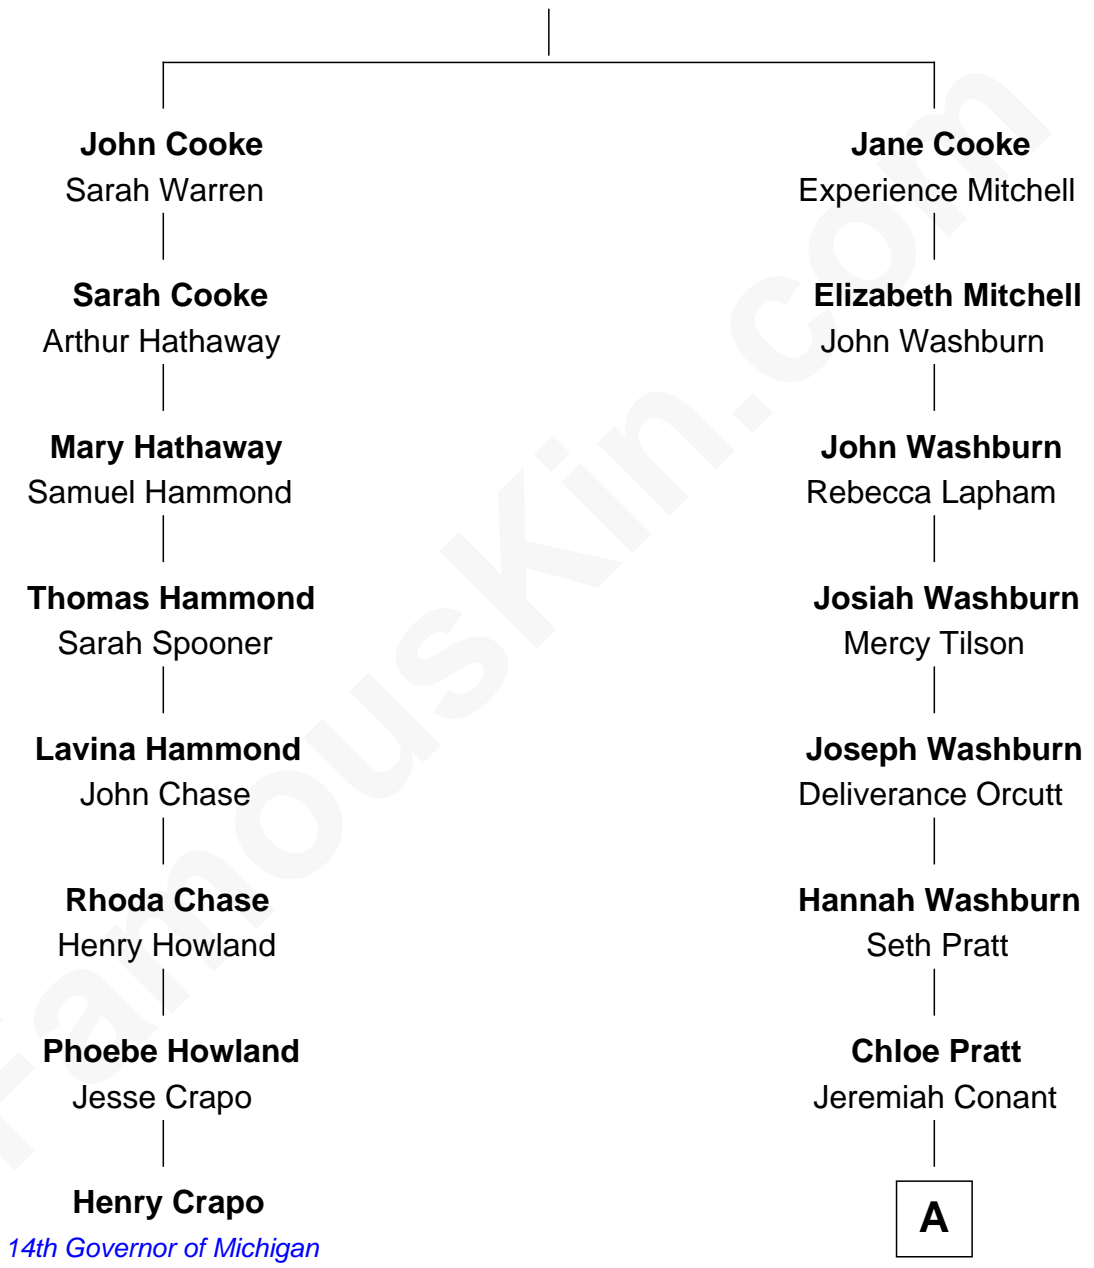

## Relationship Chart of

### Henry Crapo

*14th Governor of Michigan*

7th cousin 2 times removed of

**James B. Conant**

*President of Harvard University*

**Francis Cooke**  
Hester le Mahieu

**A**

—  
**Thomas Conant**