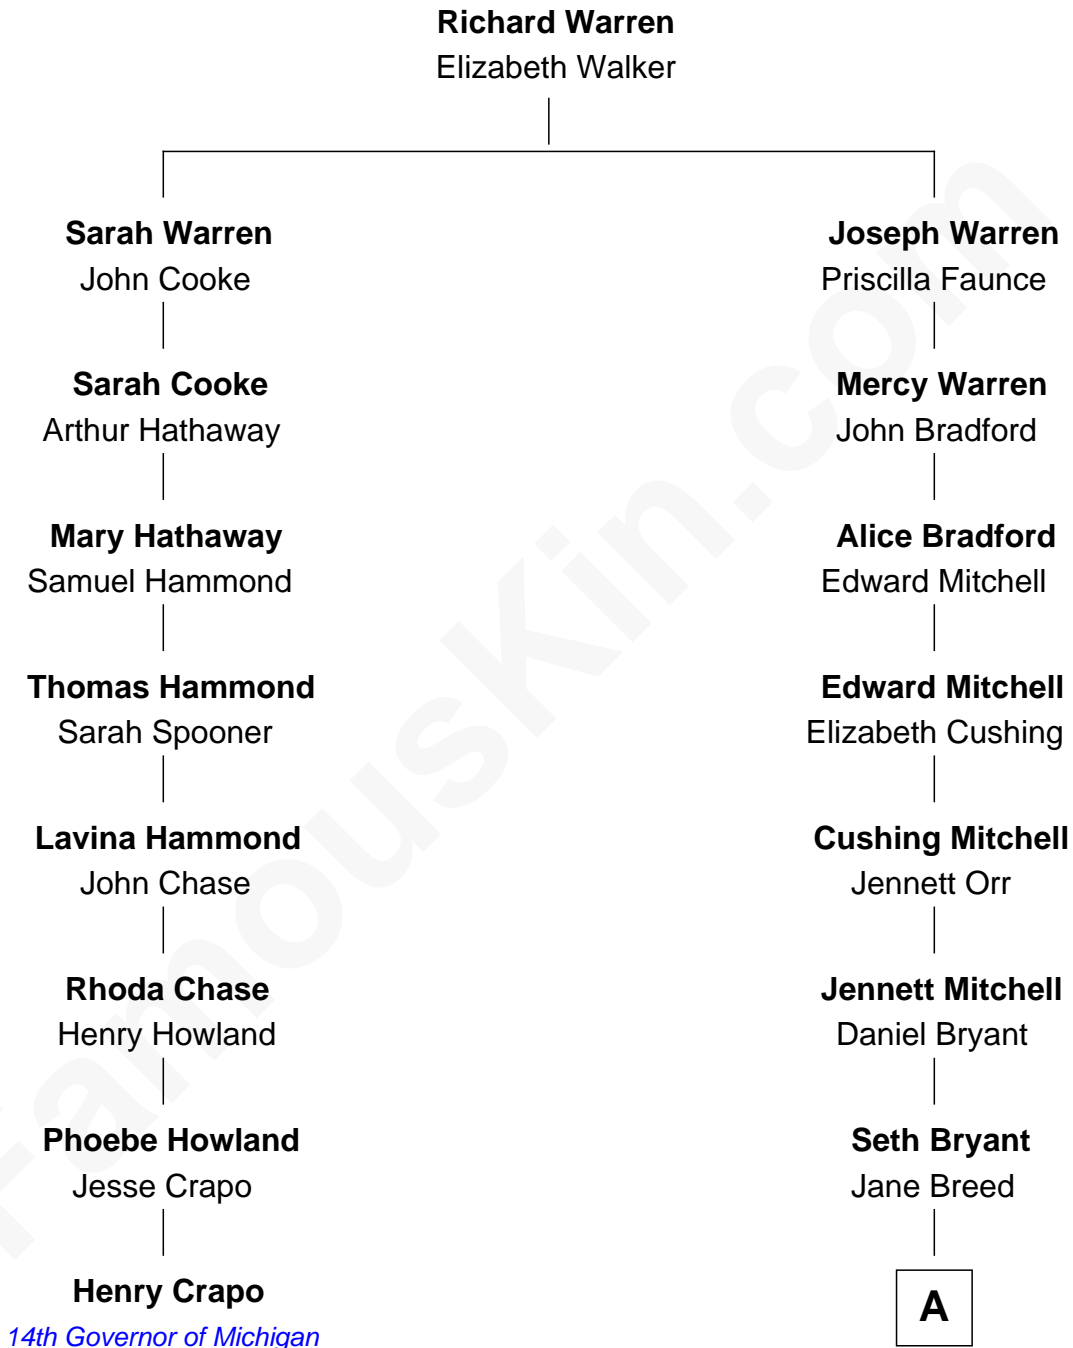

## Relationship Chart of

### Henry Crapo

14th Governor of Michigan

7th cousin 1 time removed of

**James B. Conant**

President of Harvard University

**A**

—  
**Jennett Orr Bryant**  
James Scott Conant

—  
**James B. Conant**  
*President of Harvard University*