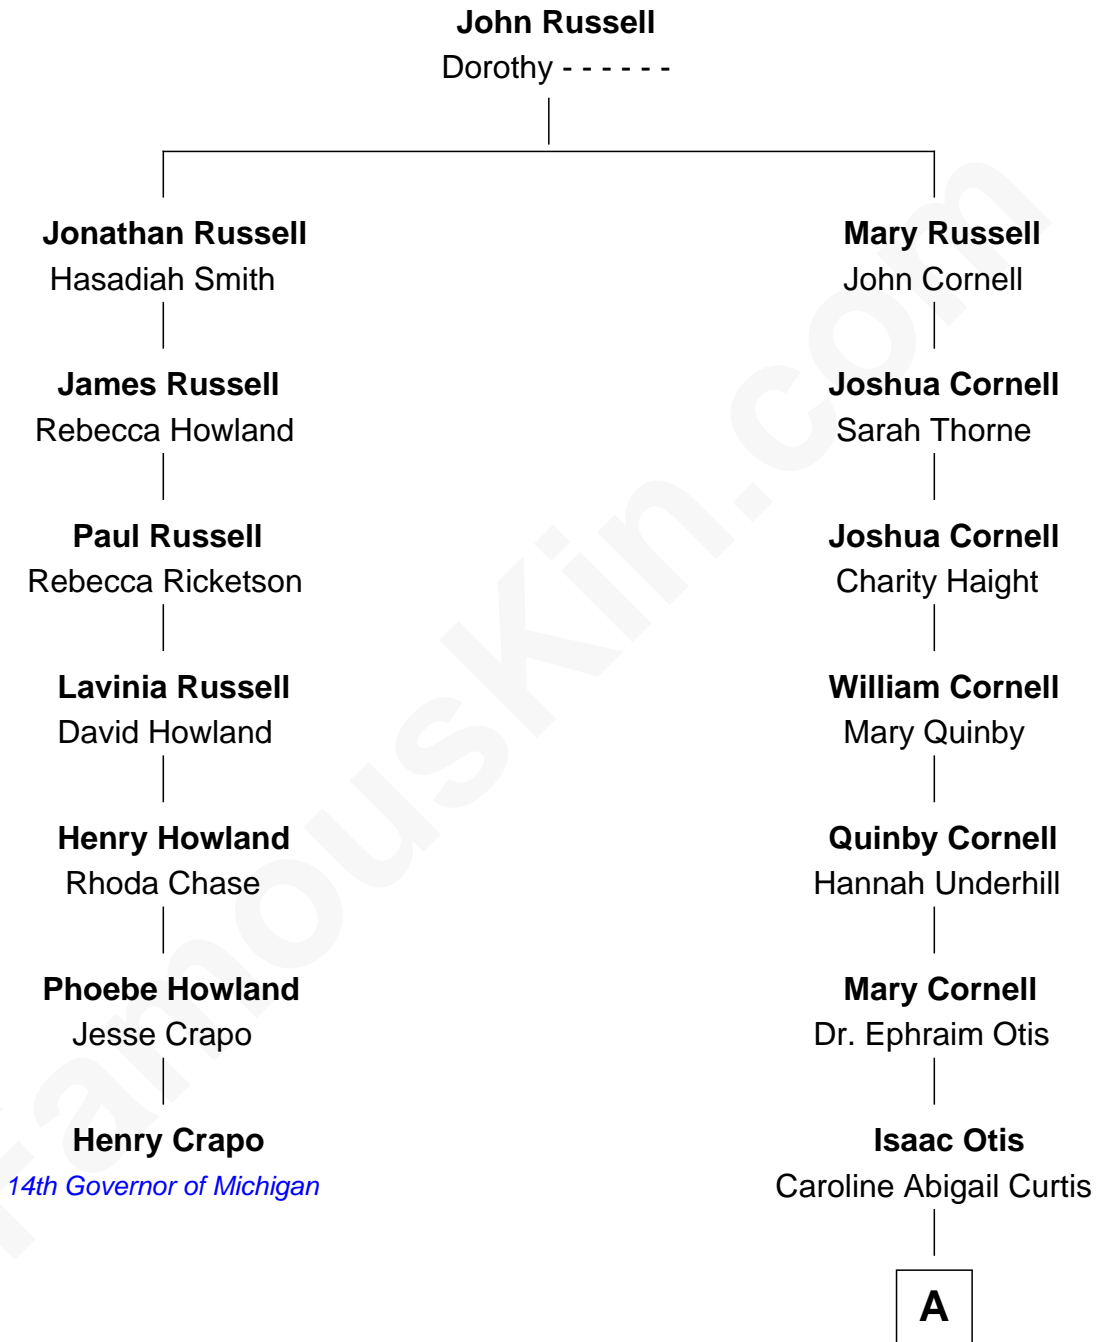

FamousKin.com

Relationship Chart of

Henry Crapo

14th Governor of Michigan

6th cousin 3 times removed of

Amelia Earhart
Aviation Pioneer

A

Alfred Gideon Otis
Amelia Josephine Harres