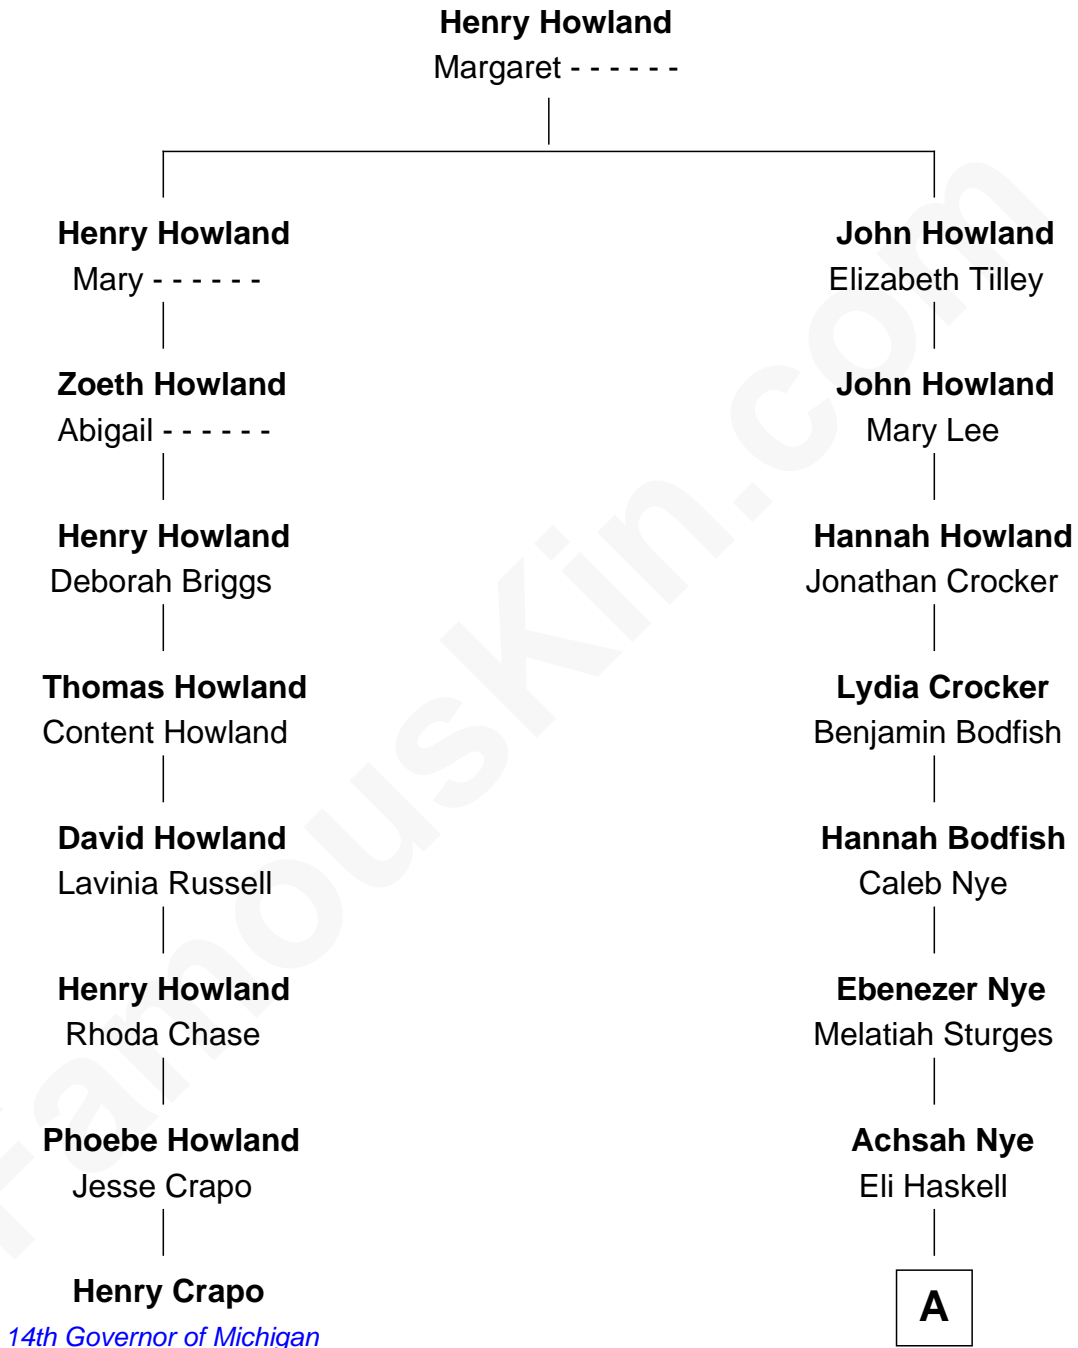

FamousKin.com

Relationship Chart of

Henry Crapo

14th Governor of Michigan

7th cousin 2 times removed of

Alice (Lee) Roosevelt

First Wife of President Theodore Roosevelt

A

—
Elisha Haskell

Alice Russell Hathaway

—
Caroline Watts Haskell

George Cabot Lee

—
Alice (Lee) Roosevelt

Wife of President Theodore Roosevelt

FamousKin.com