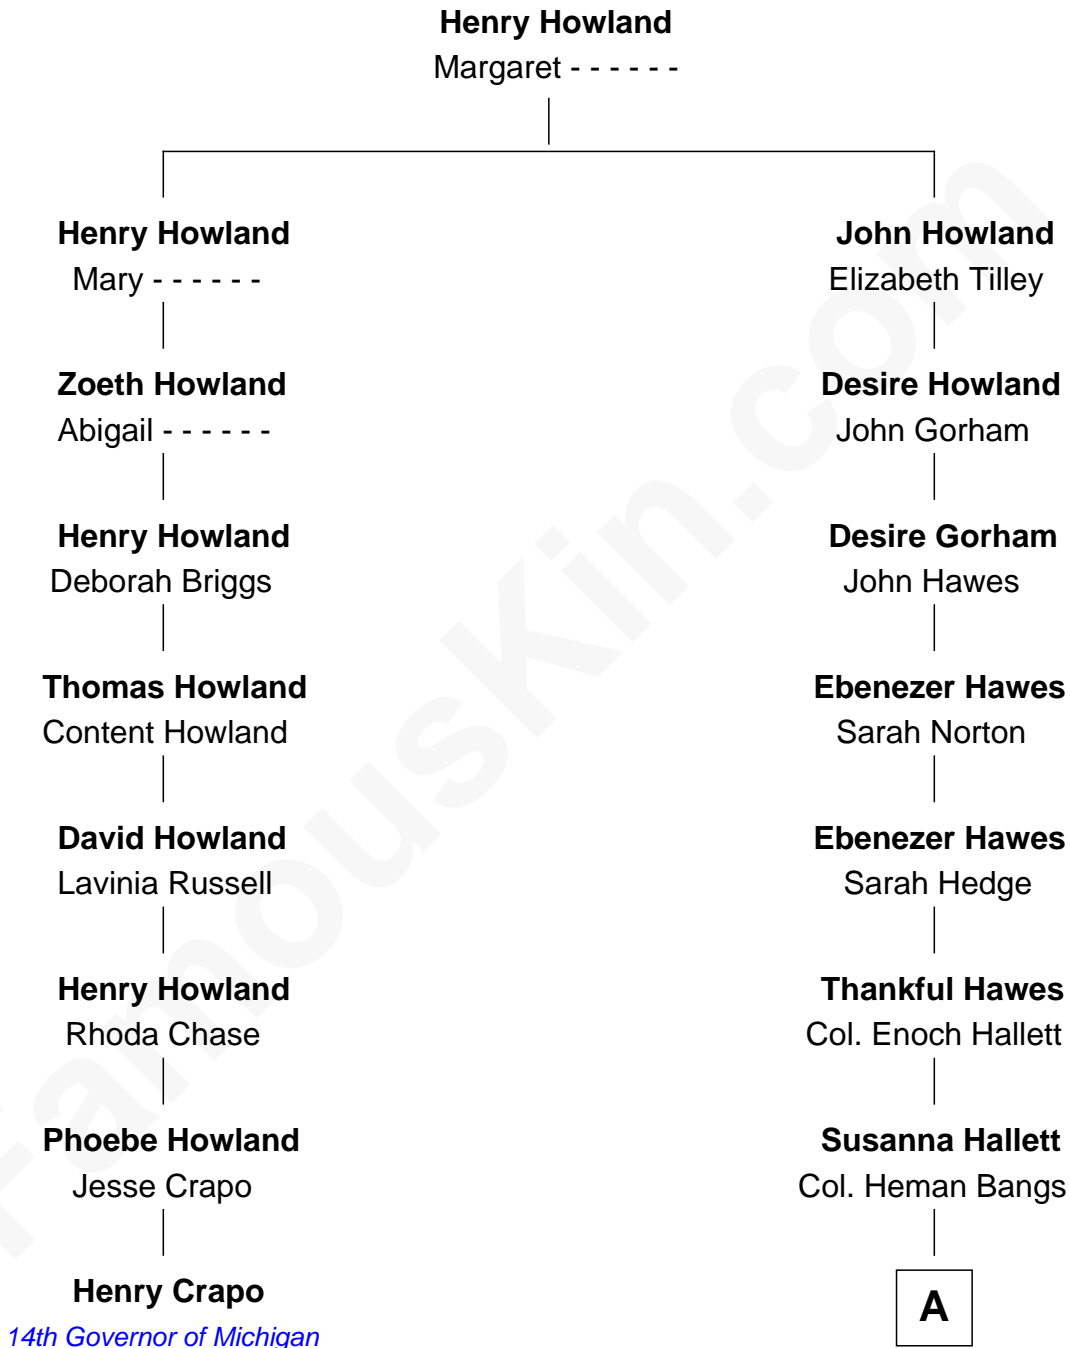

FamousKin.com

Relationship Chart of

Henry Crapo

14th Governor of Michigan

7th cousin 2 times removed of

Eugene Foss

45th Governor of Massachusetts

A

—
Amanda Bangs

Samuel Bartlett Foss

—
George Edmund Foss

Marcia Cordelia Noble

—
Eugene Foss

45th Governor of Massachusetts

FamousKin.com