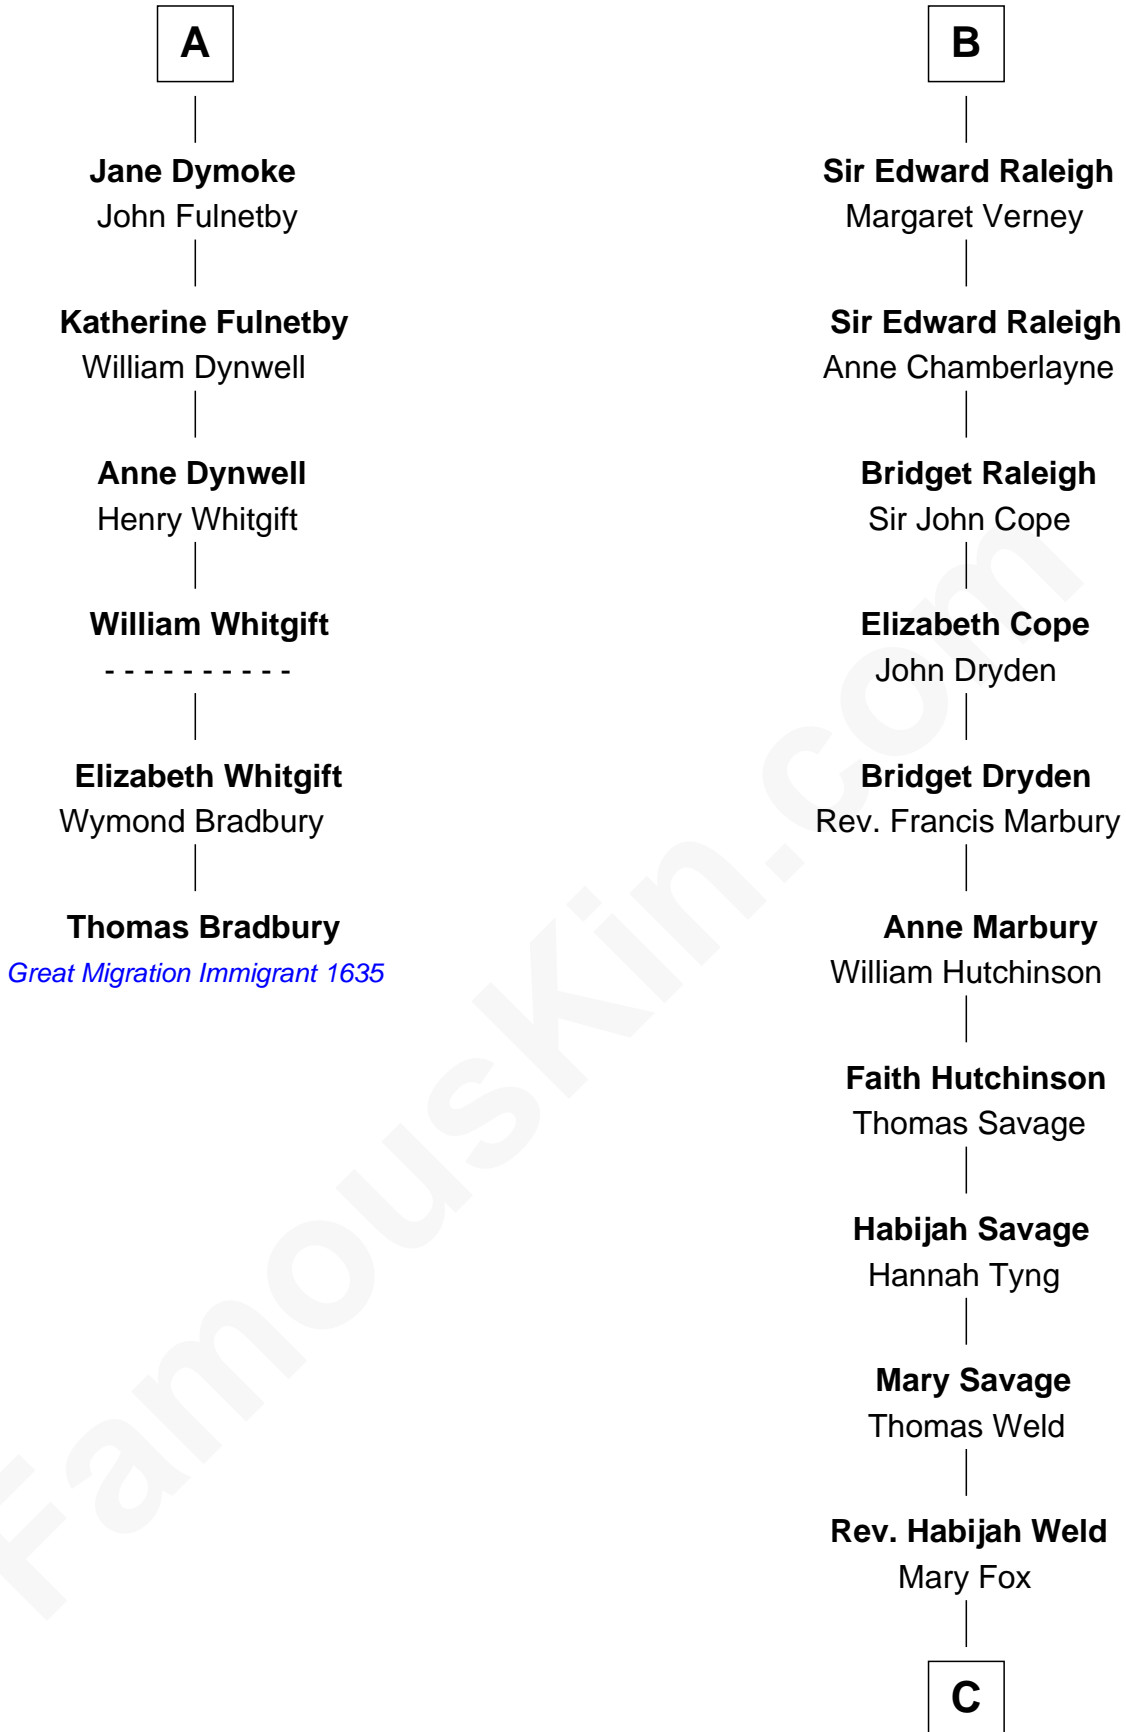

FamousKin.com

Relationship Chart of

Thomas Bradbury

(c1610/11 - 1694/5) Great Migration Immigrant 1635

12th cousin 8 times removed of

Melville Fuller

8th Chief Justice of the U.S. Supreme Court

C

Hannah Weld
Rev. Caleb Fuller

Henry Weld Fuller
Esther Gould

Frederick Augustus Fuller
Catherine Martin Weston

Melville Fuller
8th U.S. Chief Justice

FamousKin.com