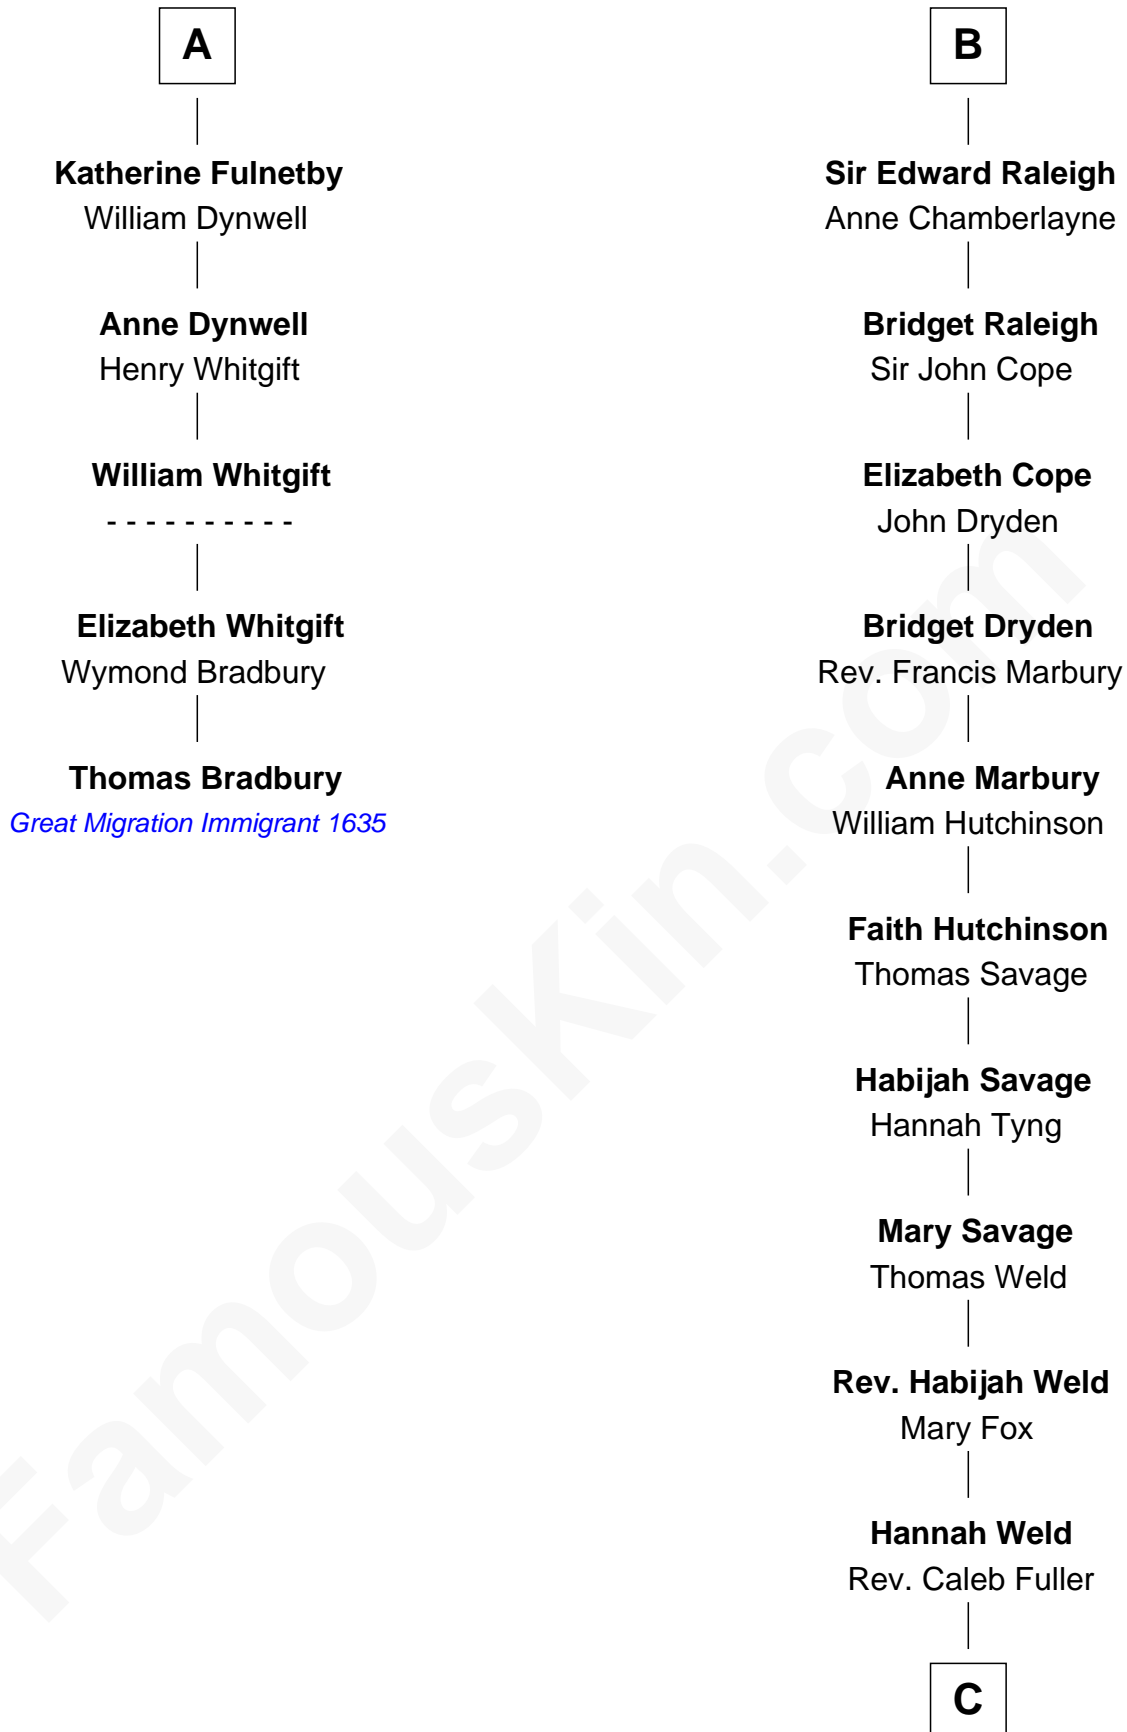

FamousKin.com

Relationship Chart of

Thomas Bradbury

(c1610/11 - 1694/5) Great Migration Immigrant 1635

11th cousin 8 times removed of

Melville Fuller

8th Chief Justice of the U.S. Supreme Court

Sir Hugh I de Audley

Iseult de Mortimer

C

Henry Weld Fuller

Esther Gould

Frederick Augustus Fuller

Catherine Martin Weston

Melville Fuller

8th U.S. Chief Justice