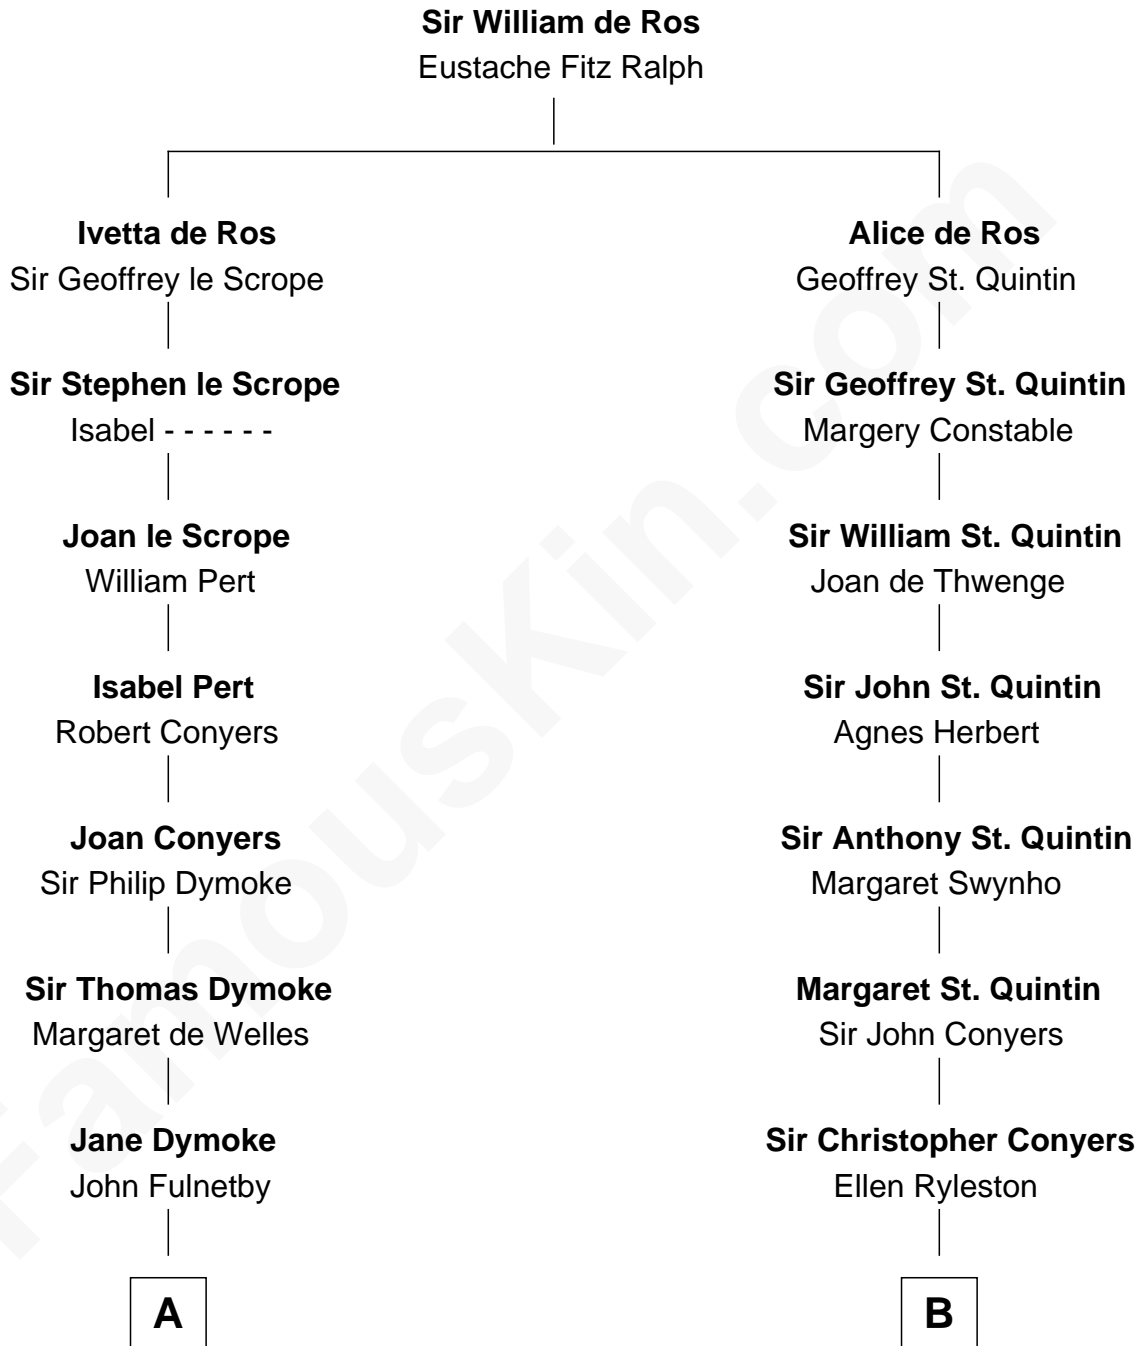

FamousKin.com

Relationship Chart of

Thomas Bradbury

(c1610/11 - 1694/5) Great Migration Immigrant 1635

11th cousin 9 times removed of

Ben Ames Williams

Novelist and Short Story Author