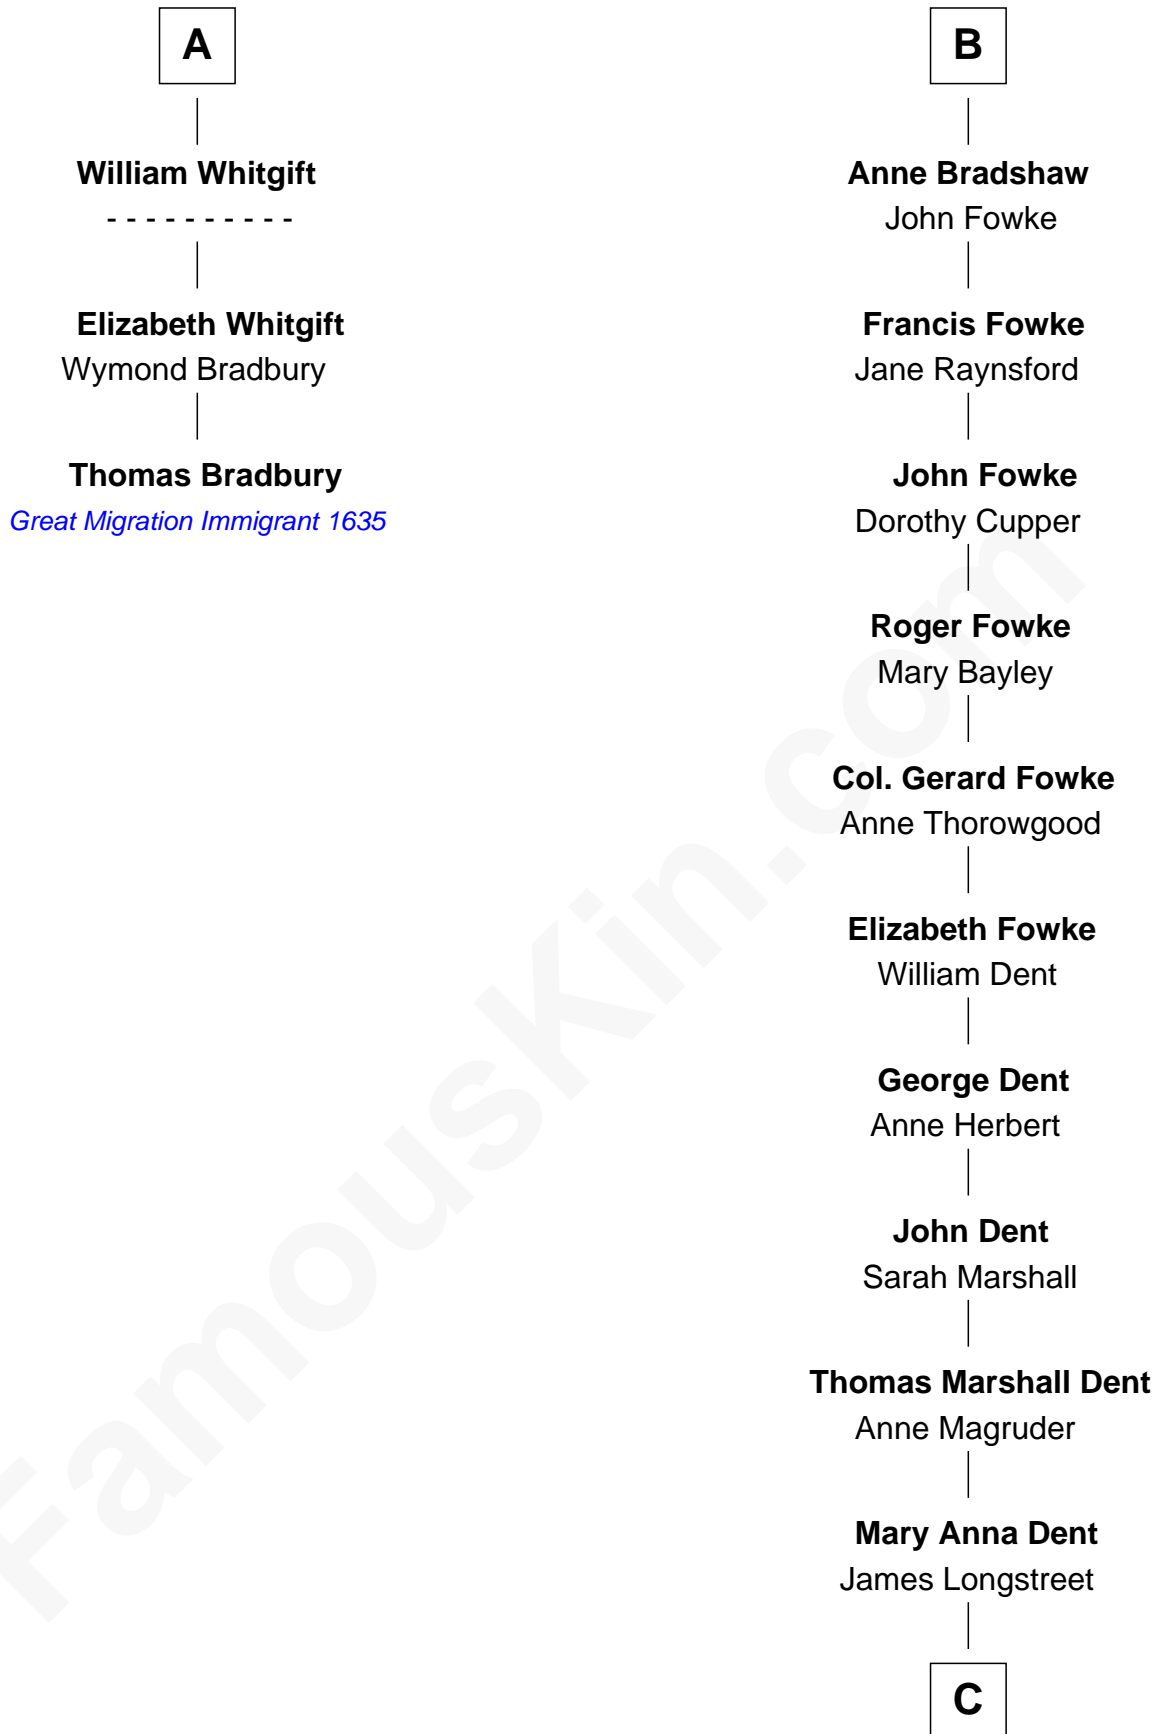

### Thomas Bradbury

(c1610/11 - 1694/5) Great Migration Immigrant 1635

9th cousin 10 times removed of

**Margaret de Welles**  
Sir Thomas Dymoke

**Jane Dymoke**  
John Fulnetby

**Katherine Fulnetby**  
William Dynwell

**Anne Dynwell**  
Henry Whitgift

**A**

**Margery de Welles**  
Stephen le Scrope

**Maude le Scrope**  
Sir Baldwin Freville

**Joyce Freville**  
Sir Roger Aston

**Sir Robert Aston**  
Isabel Brereton

**John Aston**  
Elizabeth Delves

**Margaret Aston**  
John Kinnersley

**Isabel Kinnersley**  
John Bradshaw

**B**

**C**

—  
**Sarah Jane Longstreet**

Charles Bingley Ames

—  
**Sarah Marshall Ames**

Daniel Webster Williams

—  
**Ben Ames Williams**

*Novelist and Short Story Author*

FamousKin.com