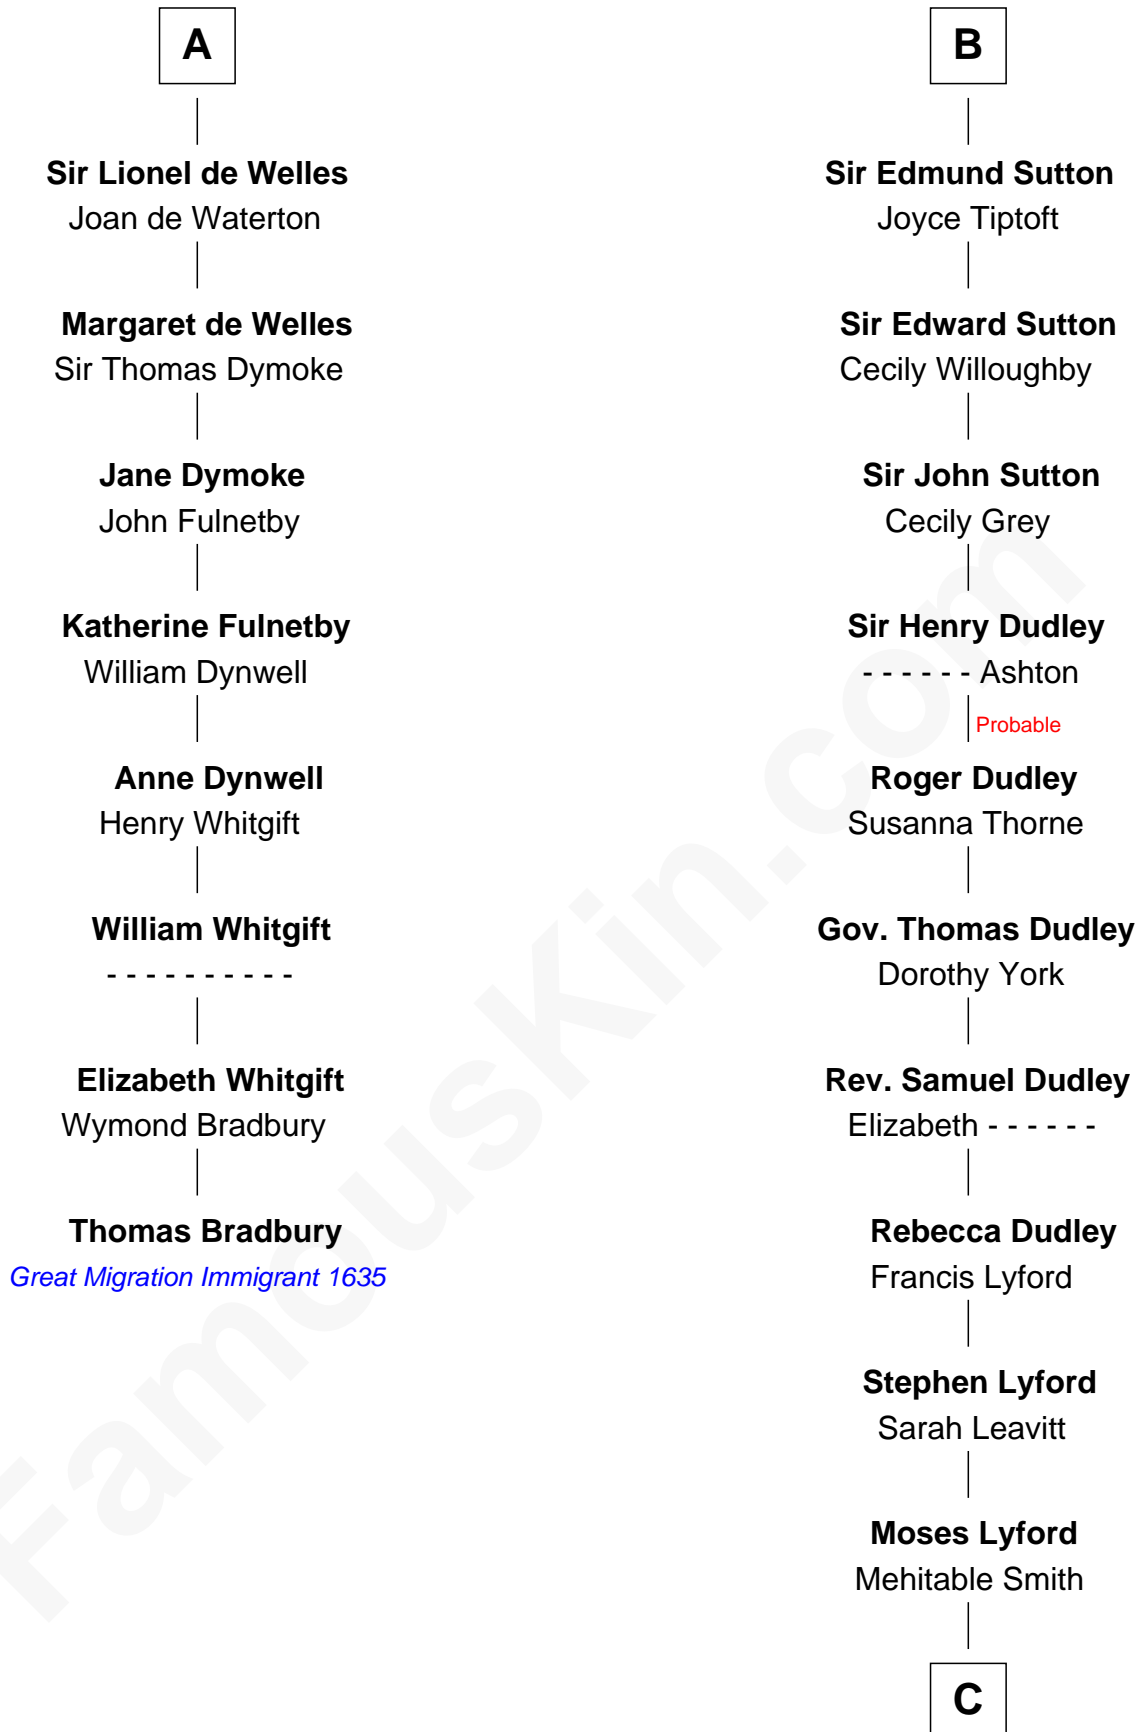

FamousKin.com

Relationship Chart of

Thomas Bradbury

(c1610/11 - 1694/5) Great Migration Immigrant 1635

14th cousin 6 times removed of

Milton Bradley

Founder, Milton Bradley Company

C

Oliver Smith Lyford

Elizabeth Johnson

Dudley Lyford

Betsy Smith

Fanny Lyford

Lewis Bradley

Milton Bradley

Founder, Milton Bradley Company