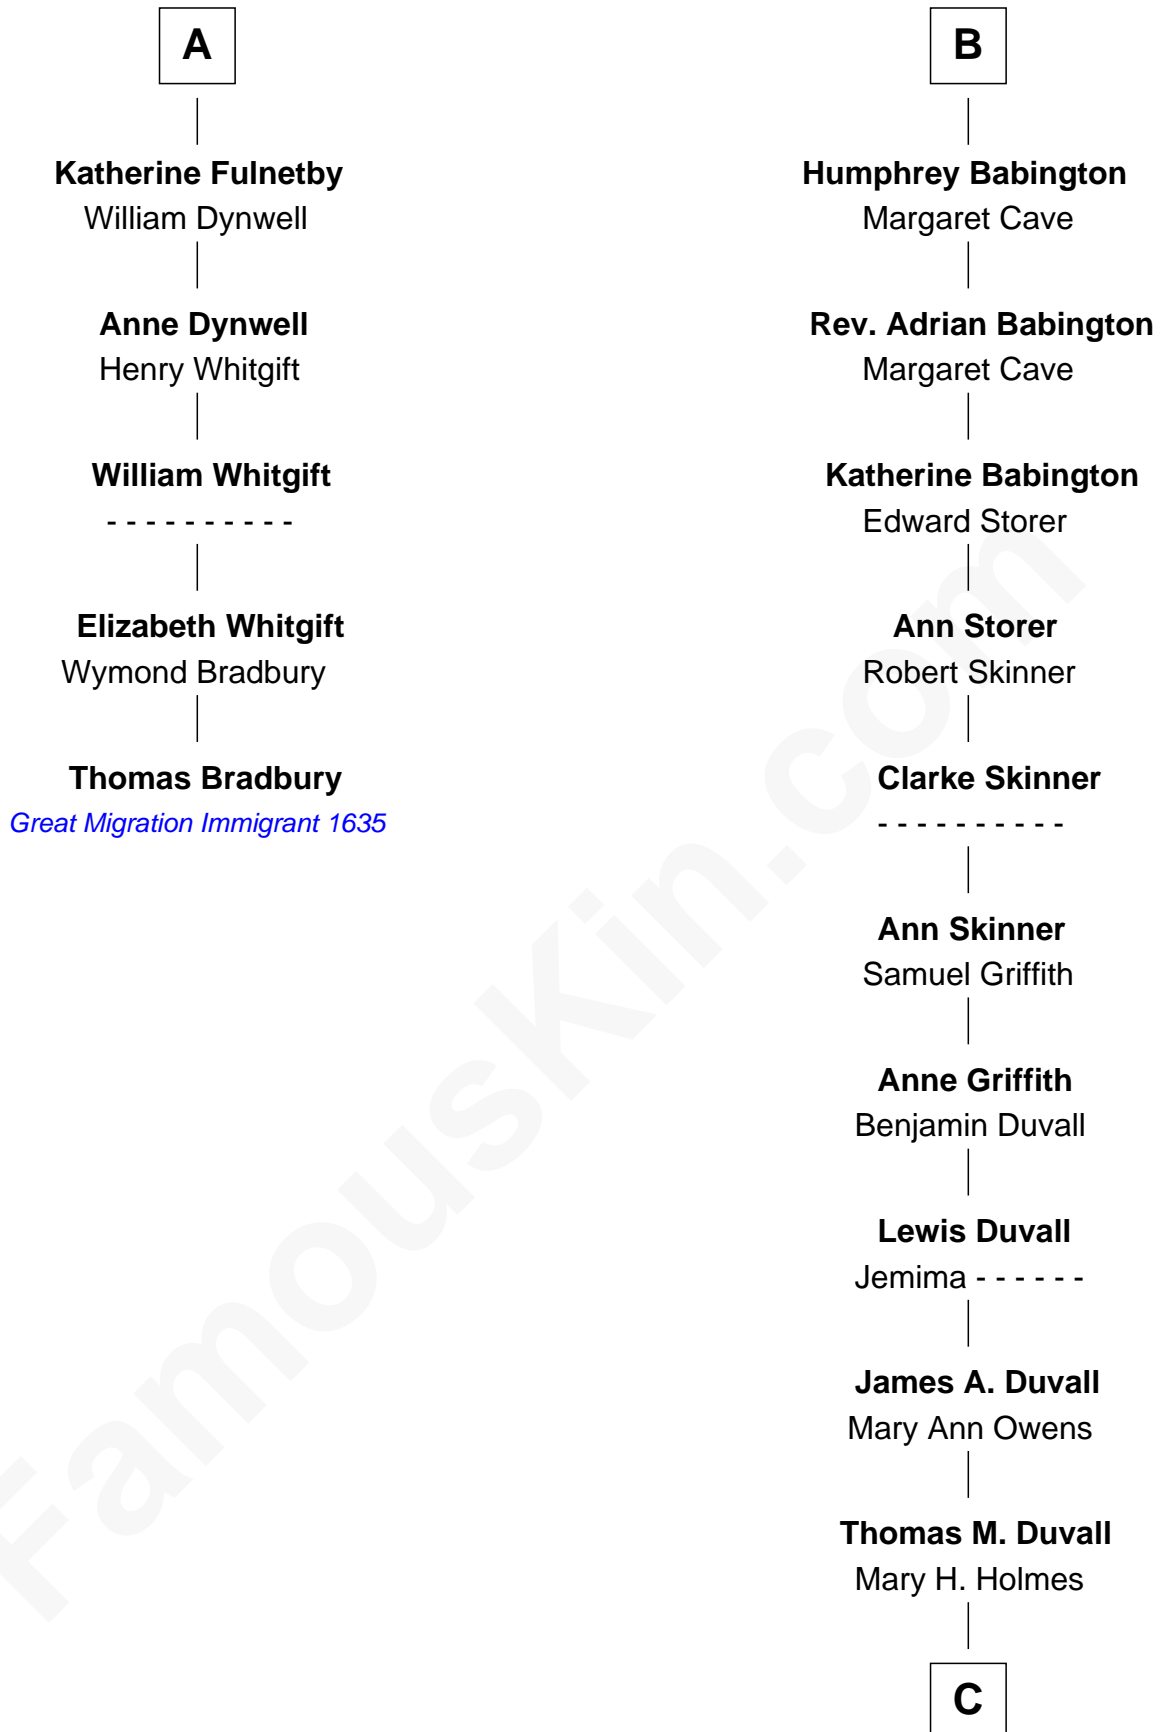

## Relationship Chart of

### Thomas Bradbury

(c1610/11 - 1694/5) Great Migration Immigrant 1635

11th cousin 10 times removed of

**John Dye**

TV and Movie Actor - "Touched by an Angel"

**Sir Maurice de Berkeley**

Eve la Zouche

**C**

**Felix M. Duvall**  
Margaret E. Molloy

**Robert Louis Duvall**  
Edith Clara Tippet

**John Louis Duvall**  
Irene Maree McMillen

**Lynn Maree Duvall**  
Jim C. Dye

**John Dye**  
*TV and Movie Actor*