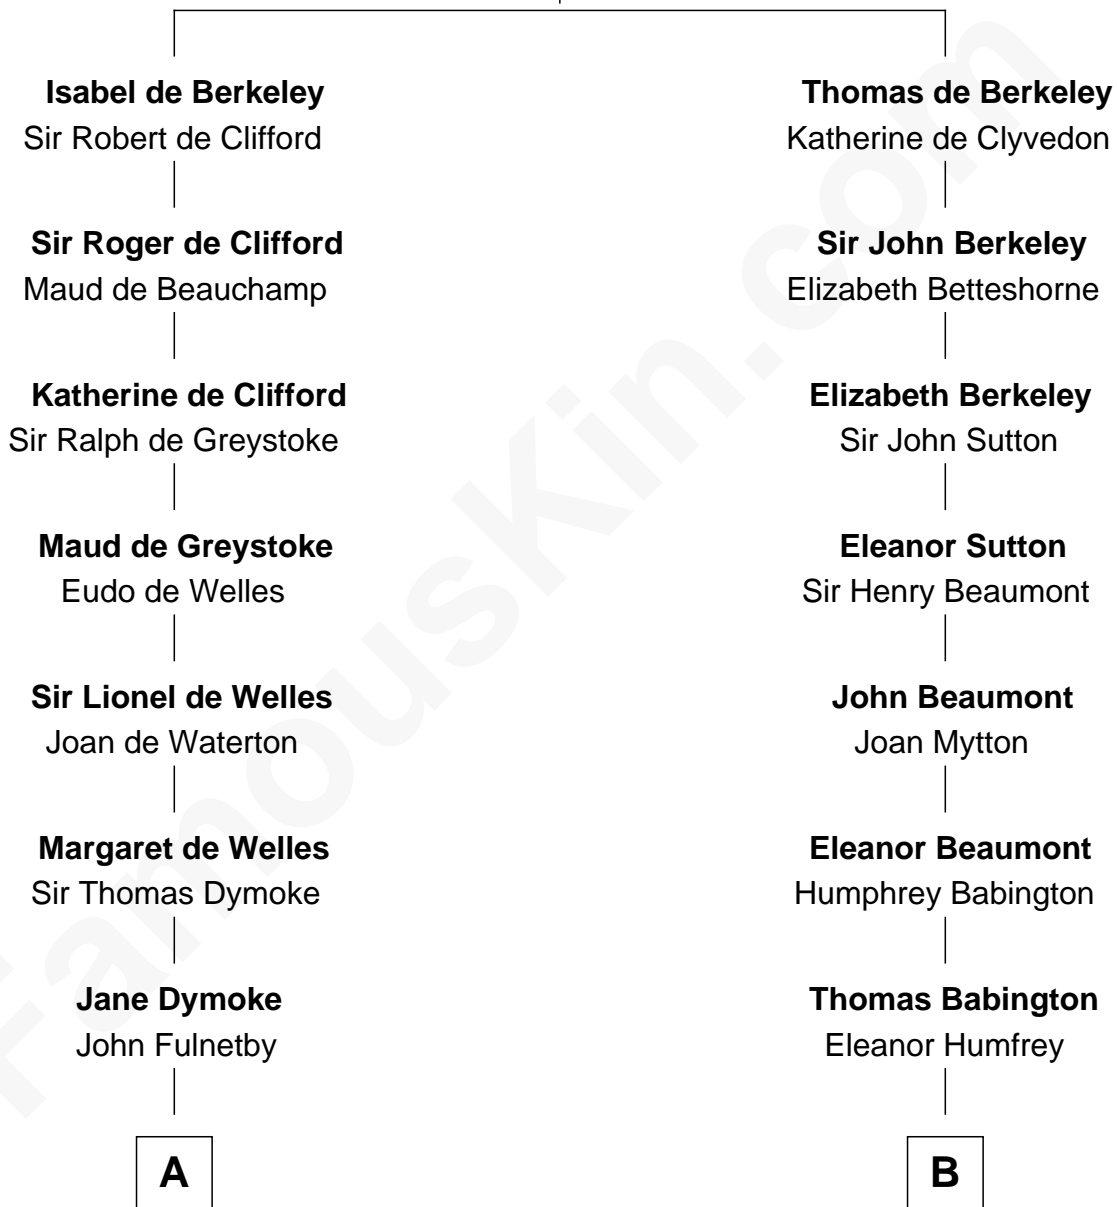

## Relationship Chart of

### Thomas Bradbury

(c1610/11 - 1694/5) Great Migration Immigrant 1635

11th cousin 10 times removed of

**John Dye**

TV and Movie Actor - "Touched by an Angel"

**Sir Maurice de Berkeley**

Eve la Zouche

**C**

**Felix M. Duvall**  
Margaret E. Molloy

**Robert Louis Duvall**  
Edith Clara Tippet

**John Louis Duvall**  
Irene Maree McMillen

**Lynn Maree Duvall**  
Jim C. Dye

**John Dye**  
*TV and Movie Actor*