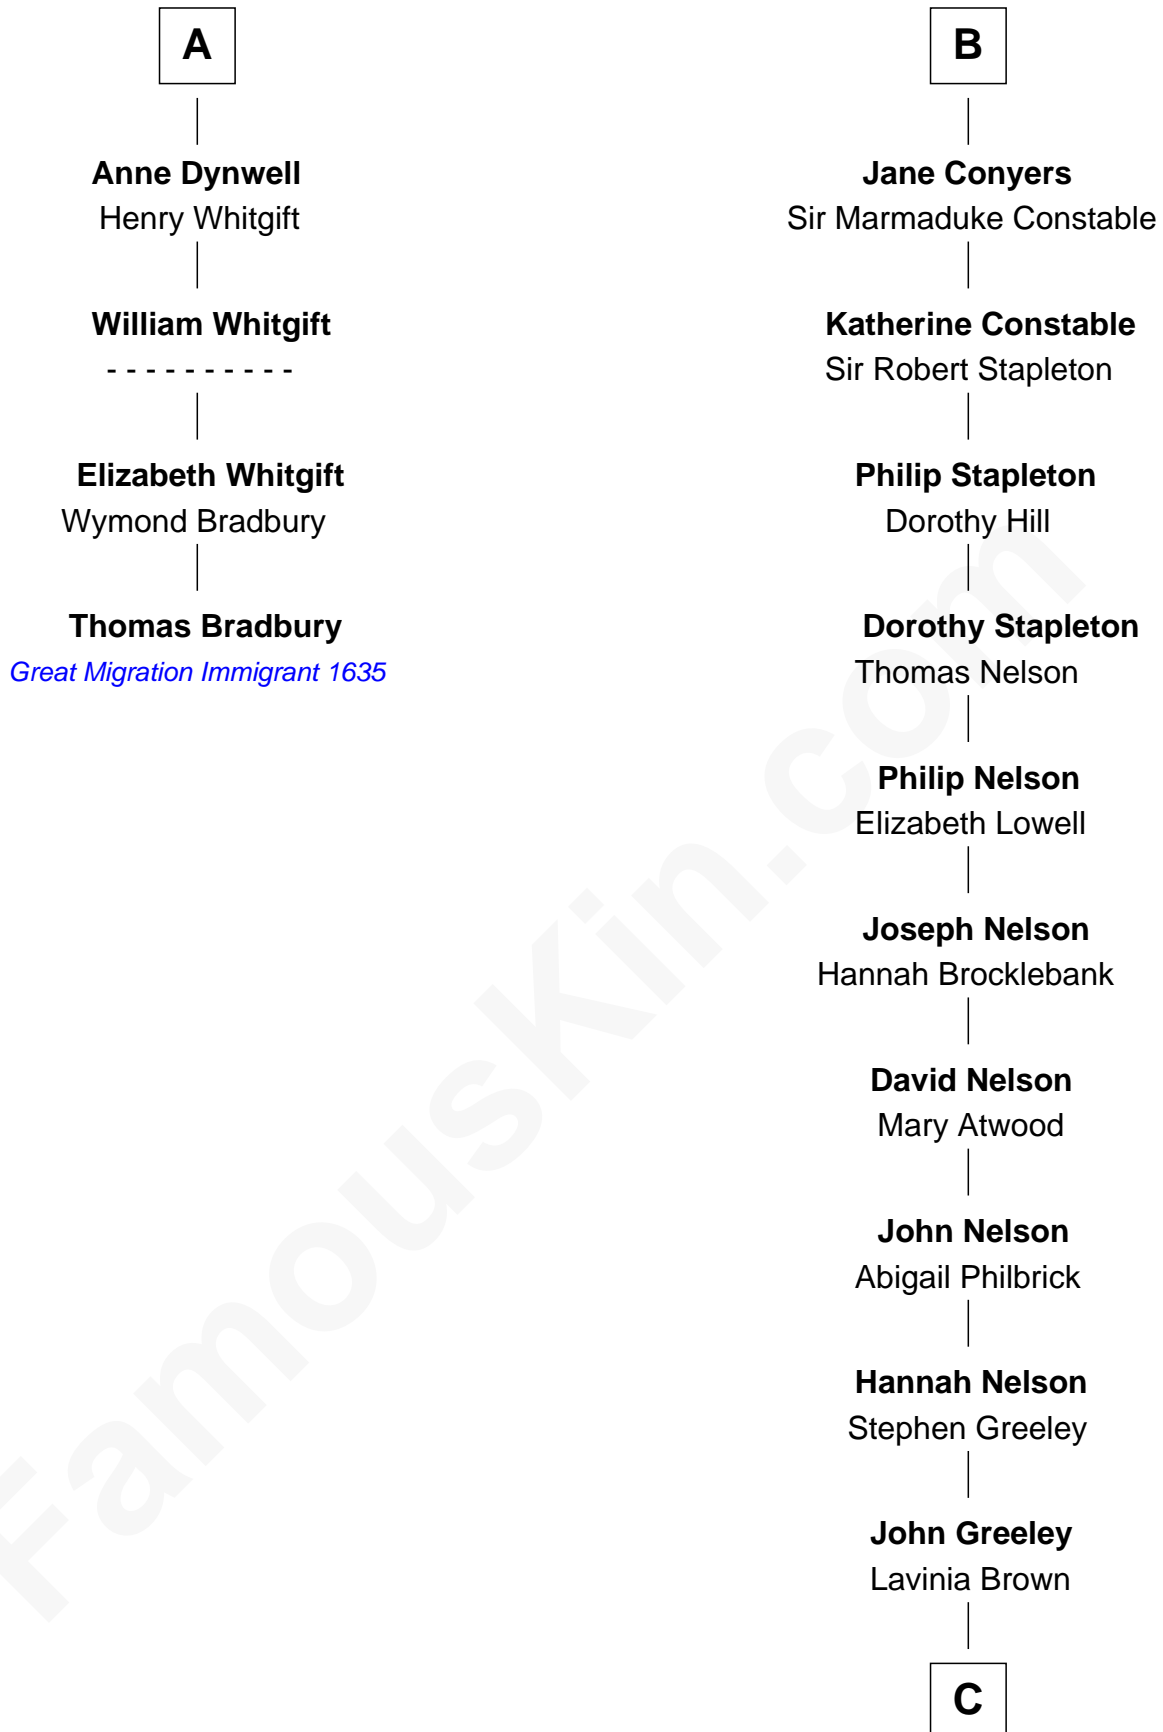

FamousKin.com
Relationship Chart of
Thomas Bradbury

(c1610/11 - 1694/5) Great Migration Immigrant 1635

10th cousin 11 times removed of

Margot Kidder

TV and Movie Actress

Sir William de Ros
 Margery de Badlesmere

C

Justus Greeley
Margaret Rideout

Margaret Q. Greeley
Dr. David Powell

Margaret Powell
Sidney Jesse Kidder

Kendall Kidder
Jocelyn Mary Wilson

Margot Kidder
TV and Movie Actress