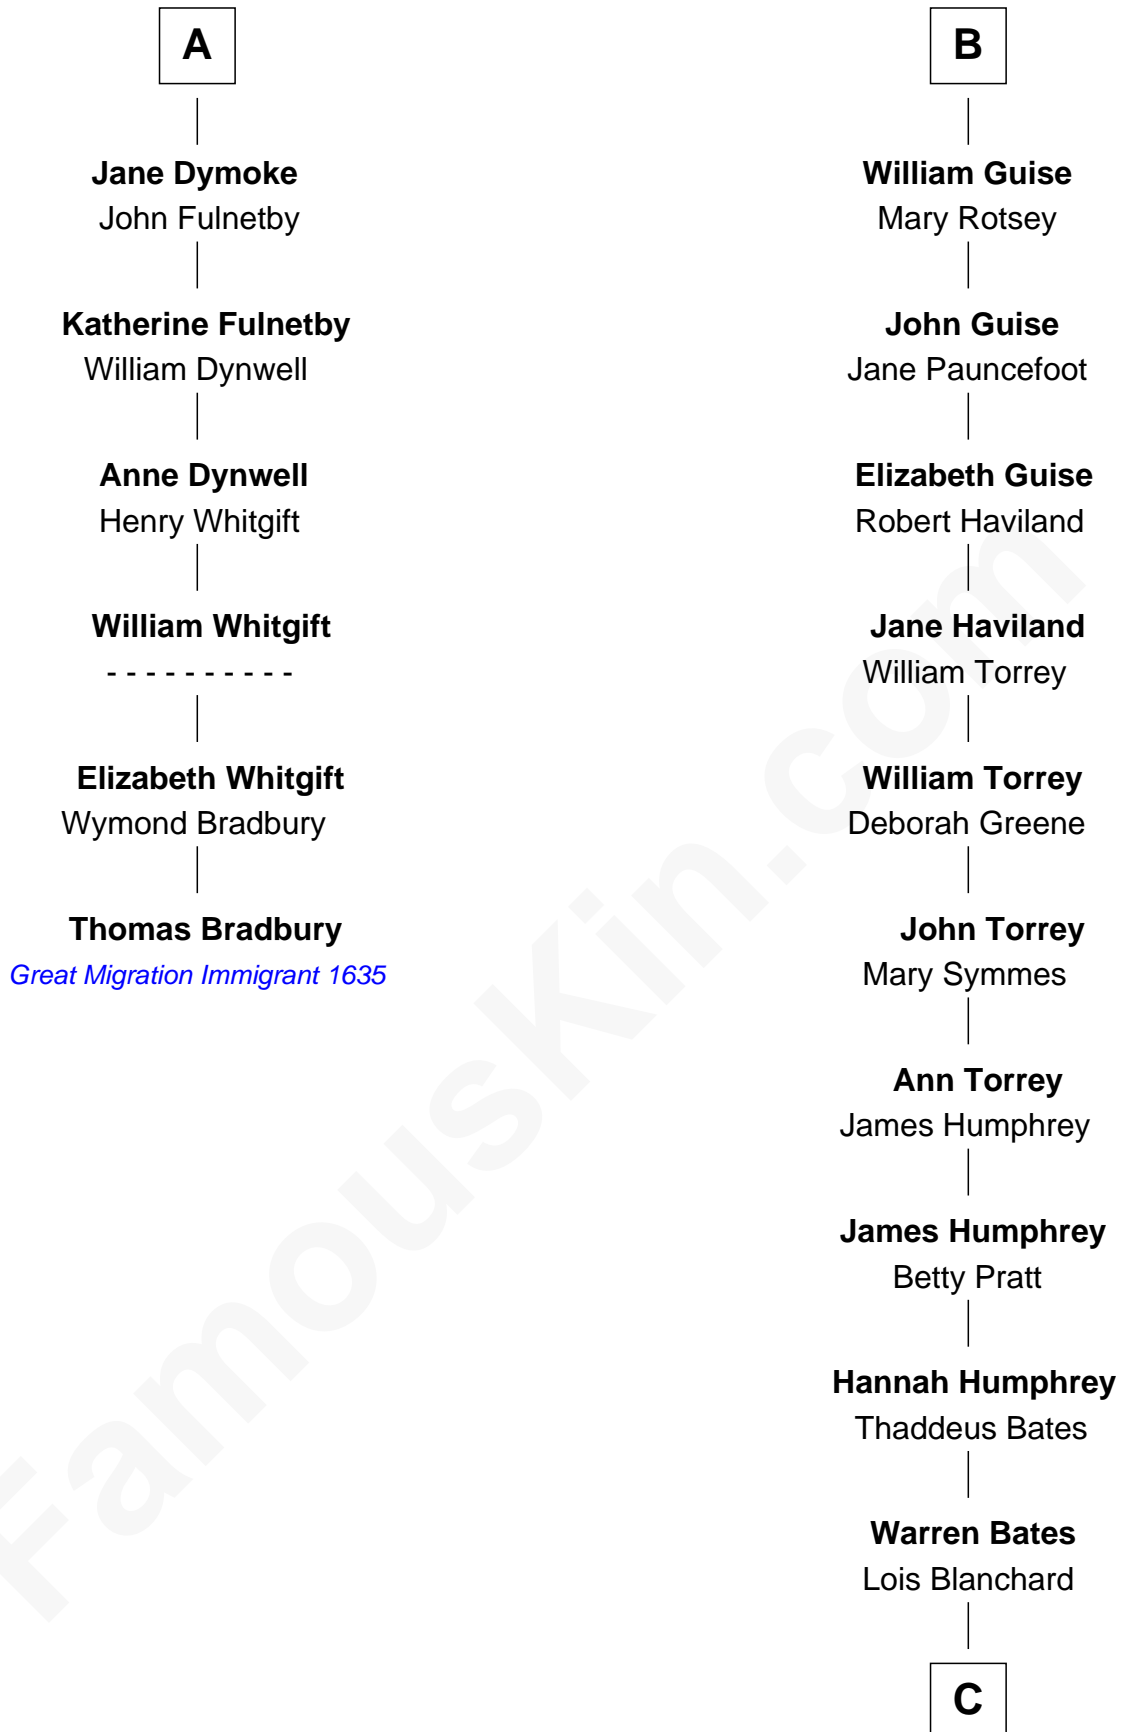

FamousKin.com

Relationship Chart of

Thomas Bradbury

(c1610/11 - 1694/5) Great Migration Immigrant 1635

12th cousin 9 times removed of

Hal Holbrook

TV and Movie Actor

C

Jane White Bates

Allen Vining

Lois Bates Vining

George Holbrook

Allen Vining Holbrook

Minnie Alberta Rowe

Harold Rowe Holbrook

Aileen R. Davenport