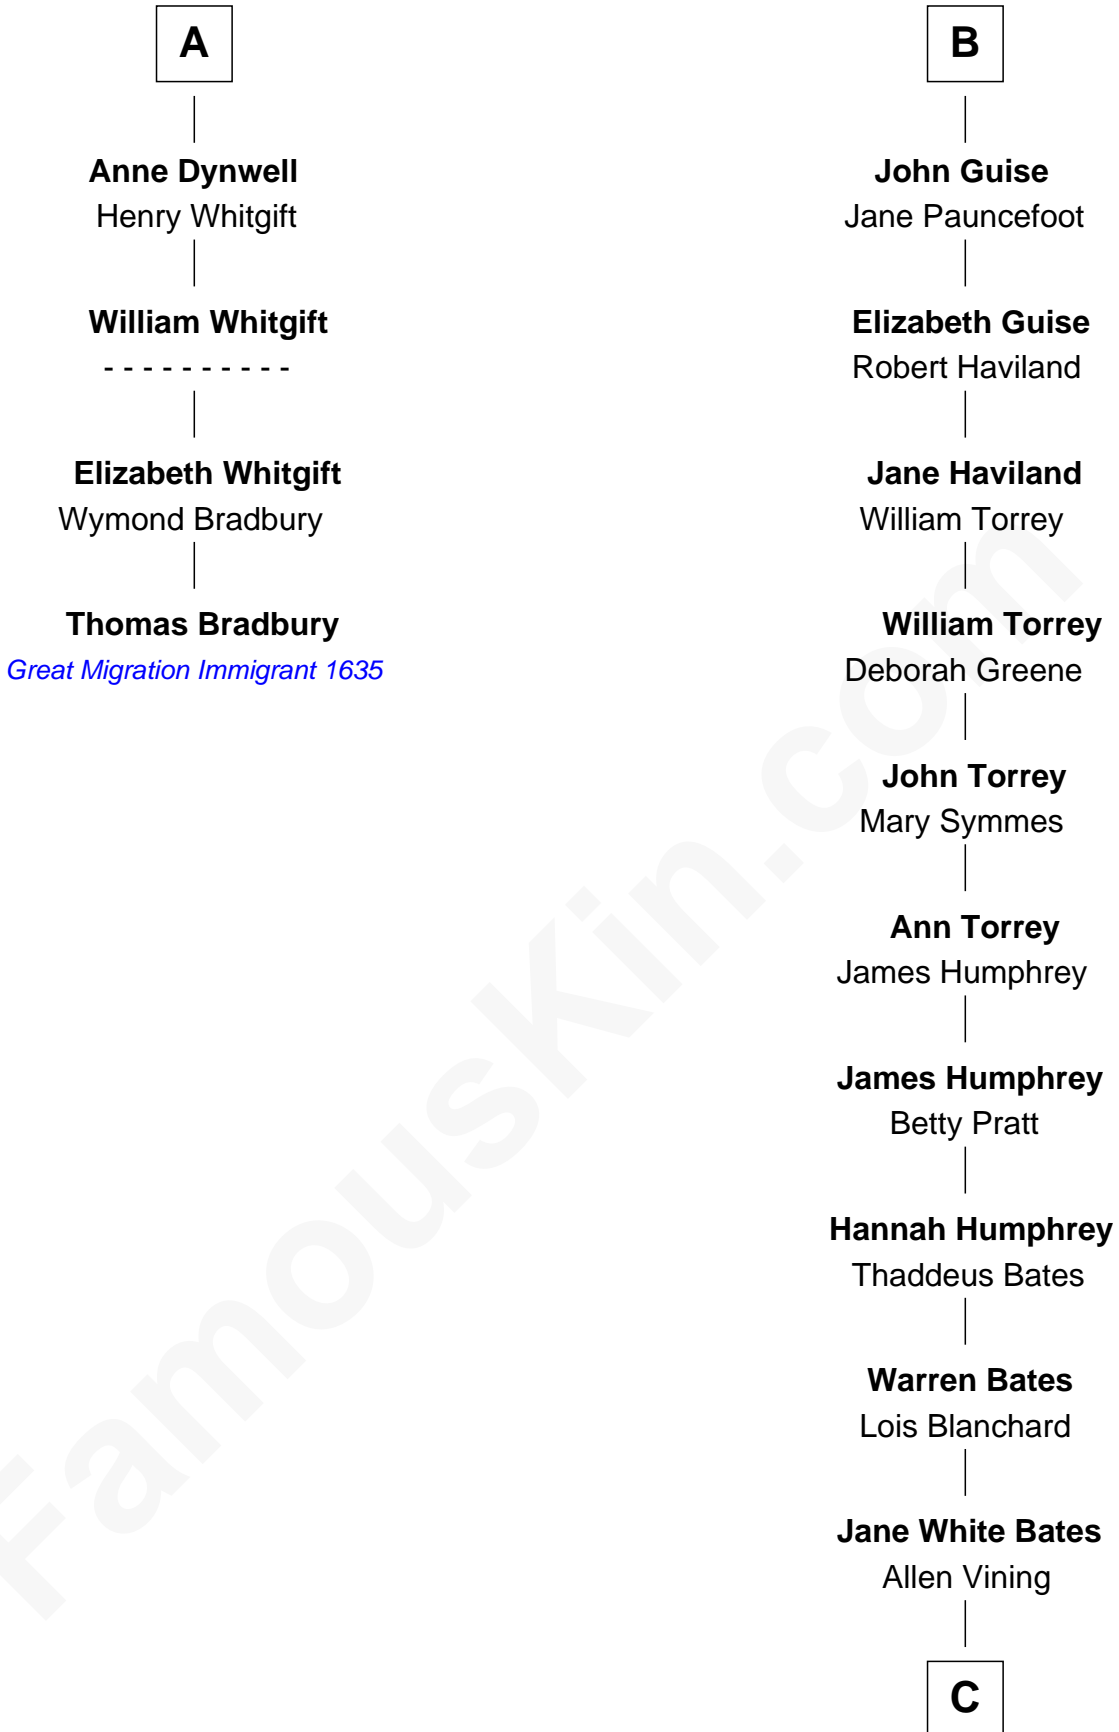

FamousKin.com

Relationship Chart of

Thomas Bradbury

(c1610/11 - 1694/5) Great Migration Immigrant 1635

10th cousin 10 times removed of

Hal Holbrook

TV and Movie Actor

Sir Henry de Percy

Idoine de Clifford

C

Lois Bates Vining

George Holbrook

Allen Vining Holbrook

Minnie Alberta Rowe

Harold Rowe Holbrook

Aileen R. Davenport