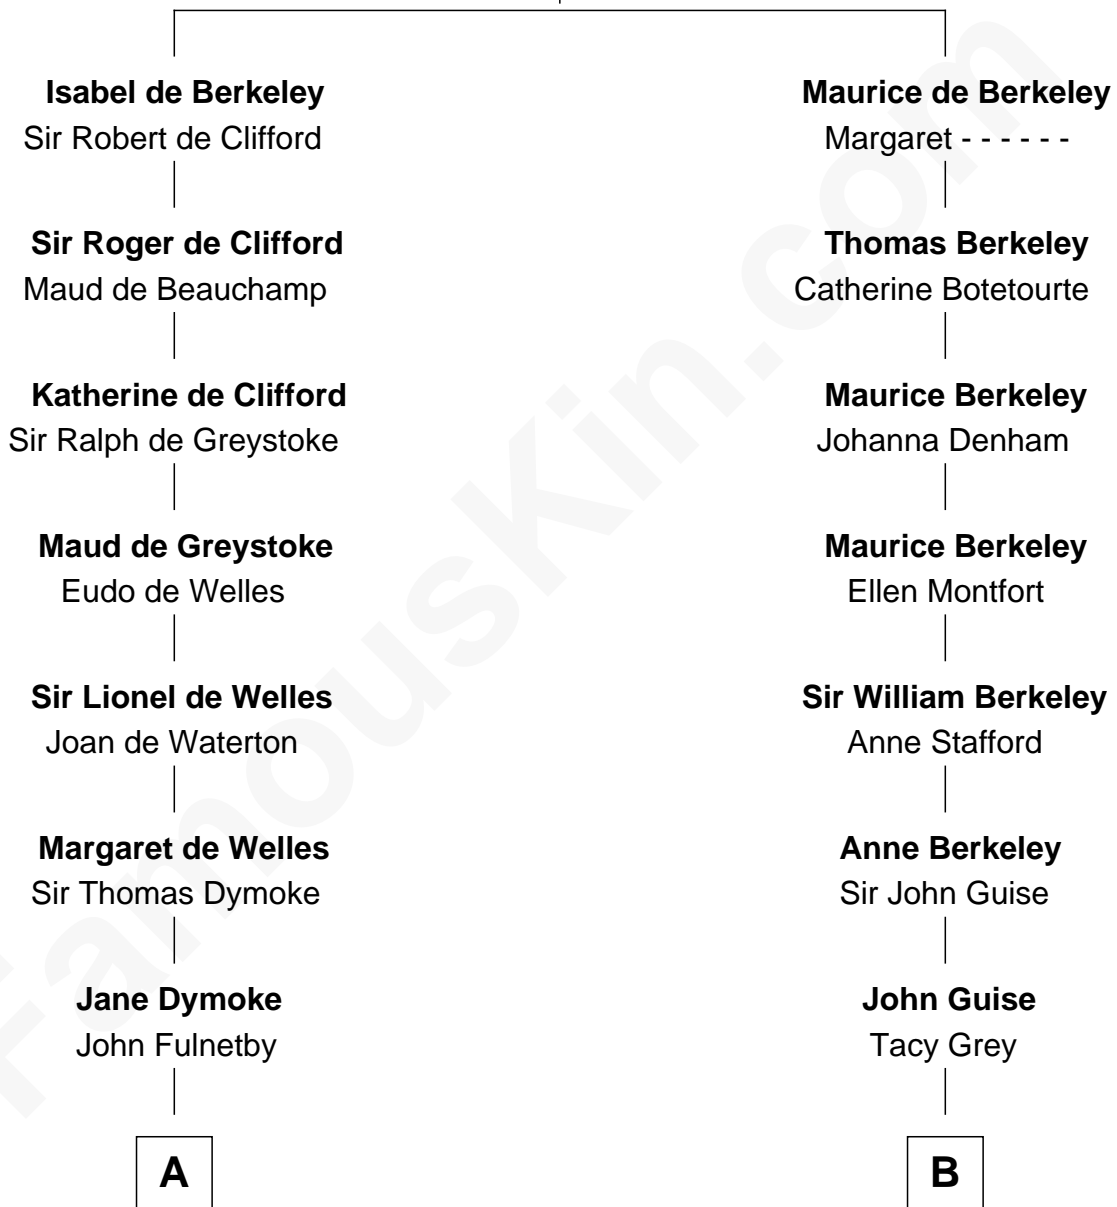

FamousKin.com

Relationship Chart of

Thomas Bradbury

(c1610/11 - 1694/5) Great Migration Immigrant 1635

11th cousin 10 times removed of

Hal Holbrook

TV and Movie Actor

Sir Maurice de Berkeley

Eve la Zouche

C

Jane White Bates

Allen Vining

Lois Bates Vining

George Holbrook

Allen Vining Holbrook

Minnie Alberta Rowe