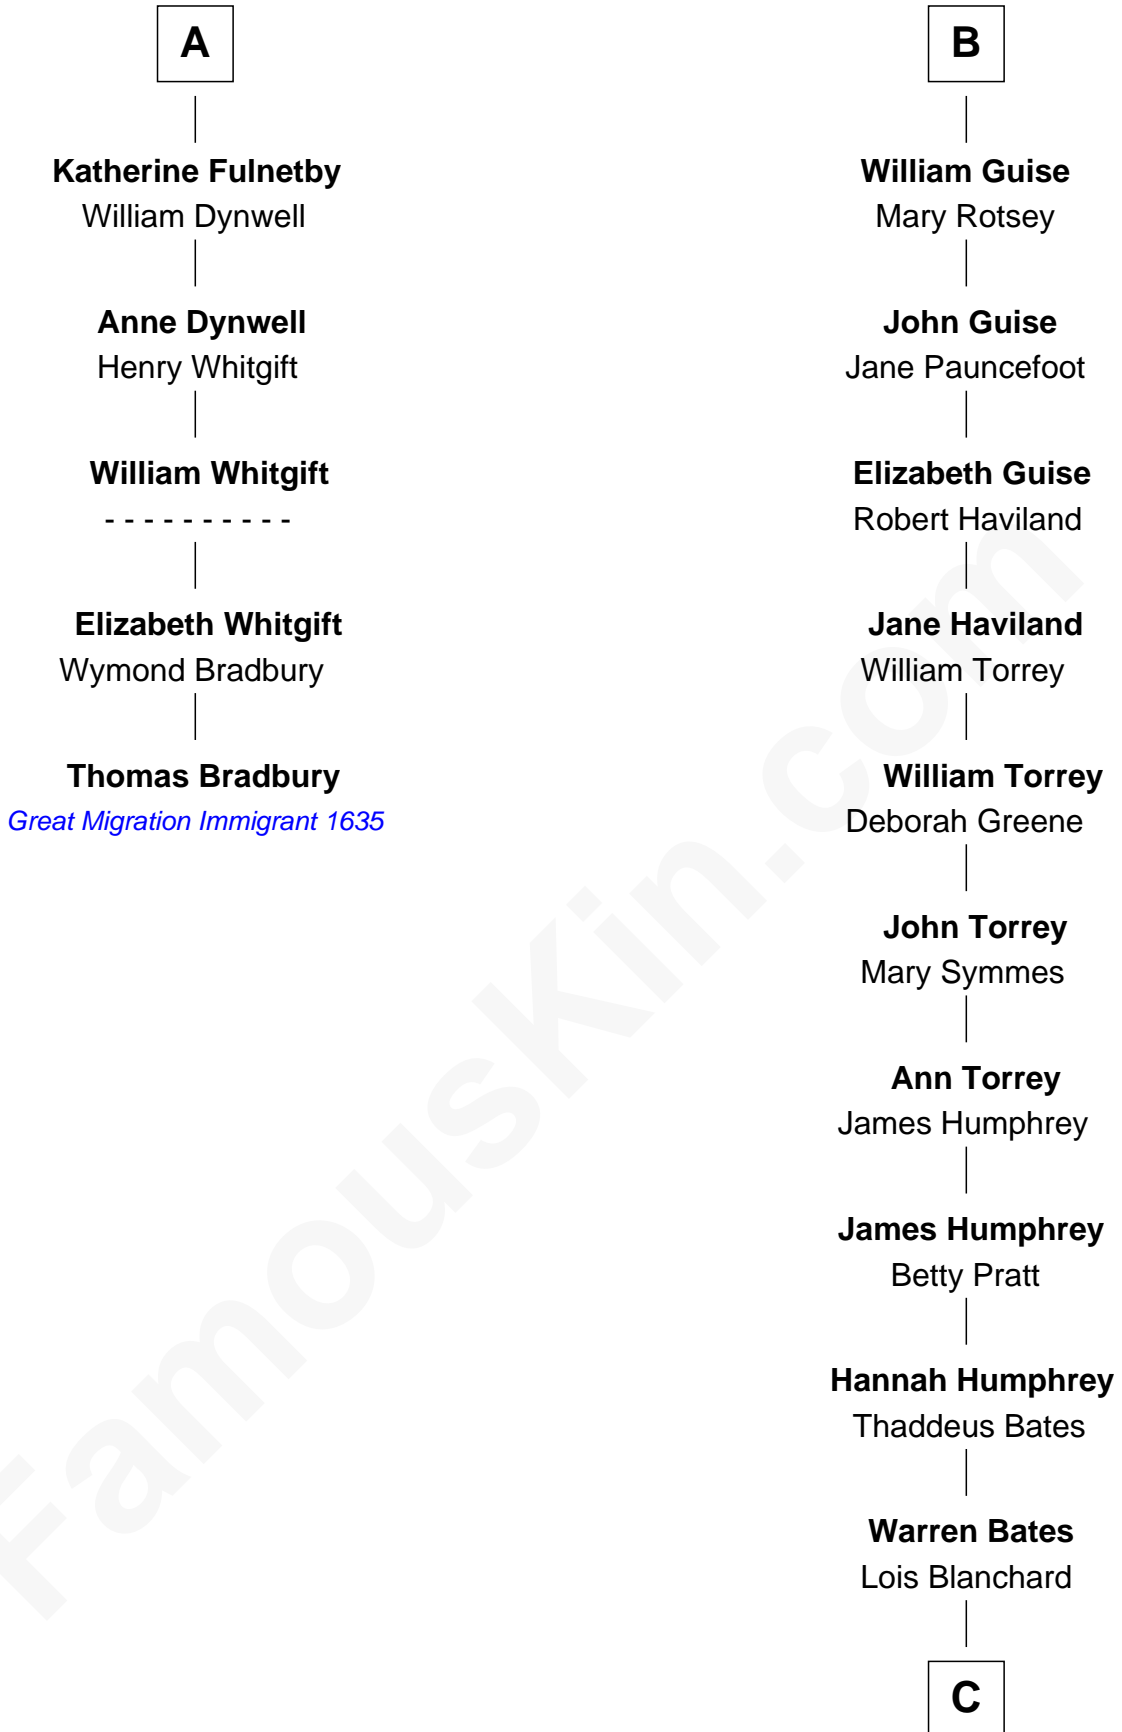

FamousKin.com

Relationship Chart of

Thomas Bradbury

(c1610/11 - 1694/5) Great Migration Immigrant 1635

11th cousin 10 times removed of

Hal Holbrook

TV and Movie Actor

Sir Maurice de Berkeley

Eve la Zouche

C

Jane White Bates

Allen Vining

Lois Bates Vining

George Holbrook

Allen Vining Holbrook

Minnie Alberta Rowe