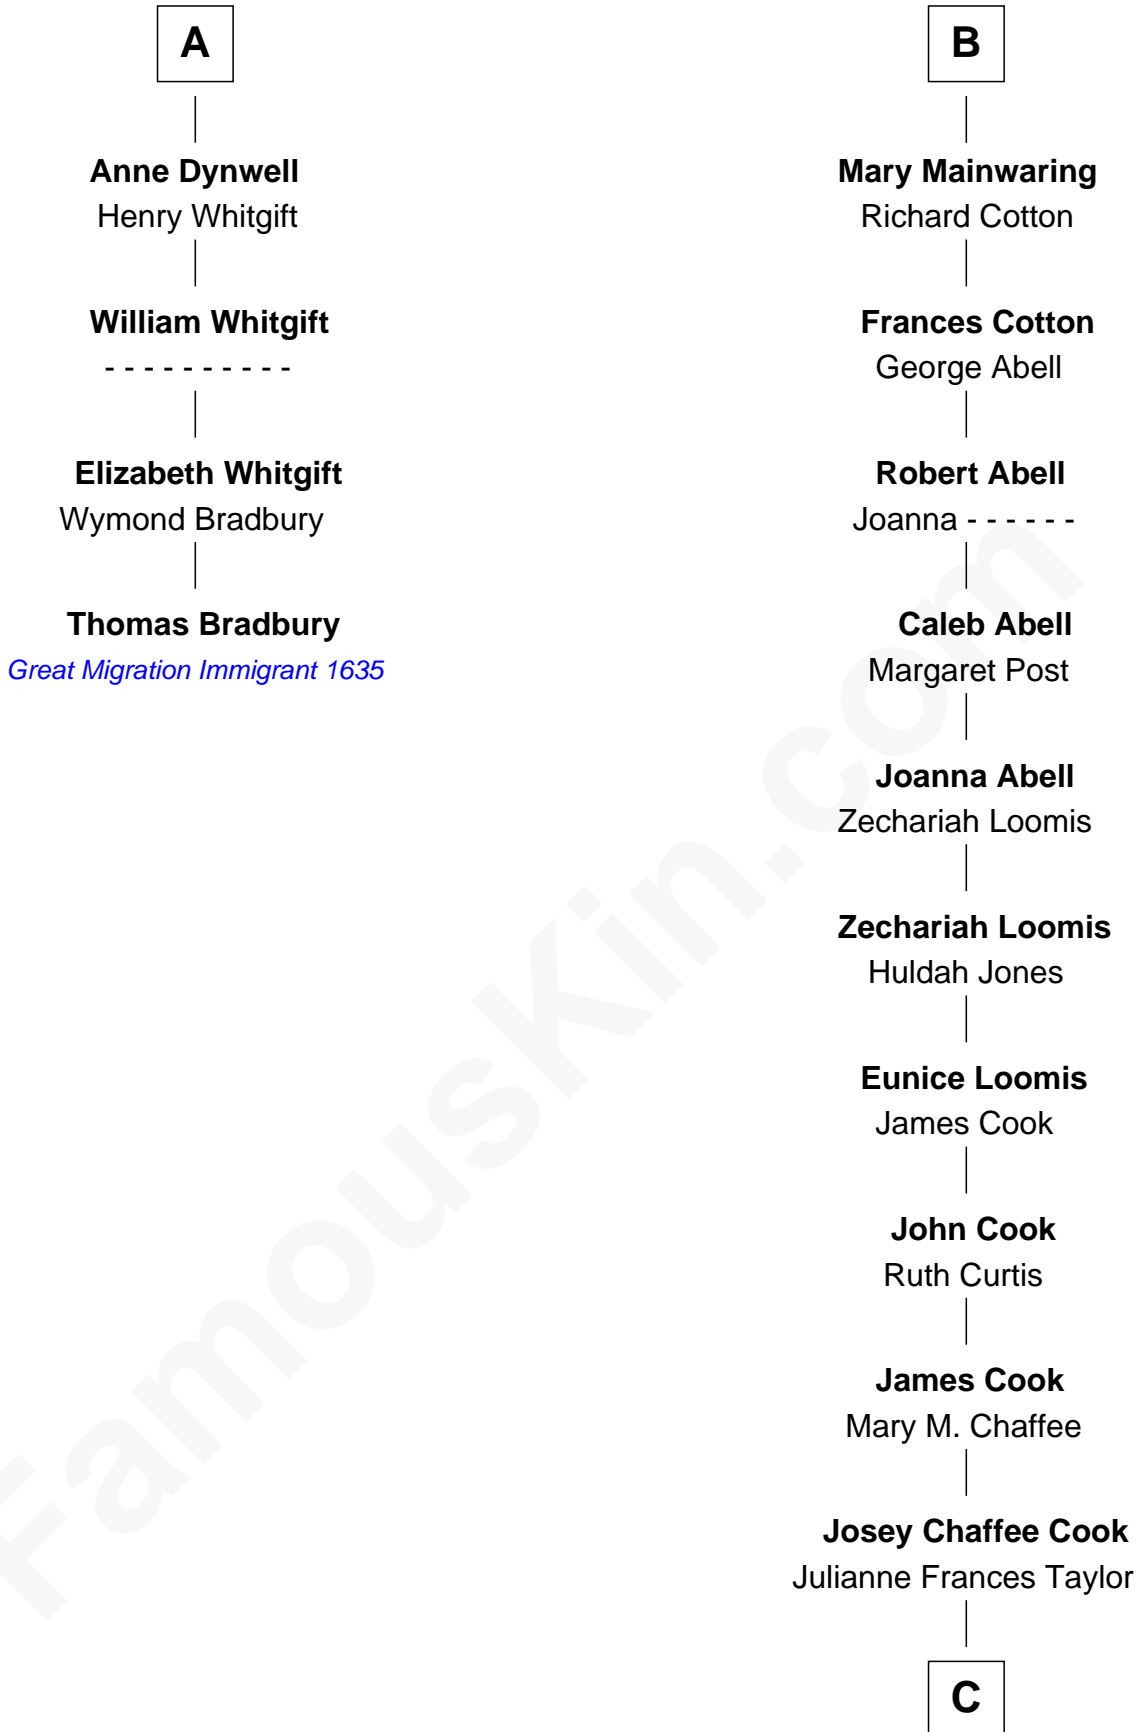

FamousKin.com

Relationship Chart of

Thomas Bradbury

(c1610/11 - 1694/5) Great Migration Immigrant 1635

10th cousin 10 times removed of

Amber Stevens West

TV and Movie Actress

Sir Thomas de Beauchamp

Katherine de Mortimer

C

Frances Jemima Cook

Albert Baas

LaVerne M. Baas

Keith Karl Ingstad

Terry Keith Ingstad

Beverly Jean Cunningham