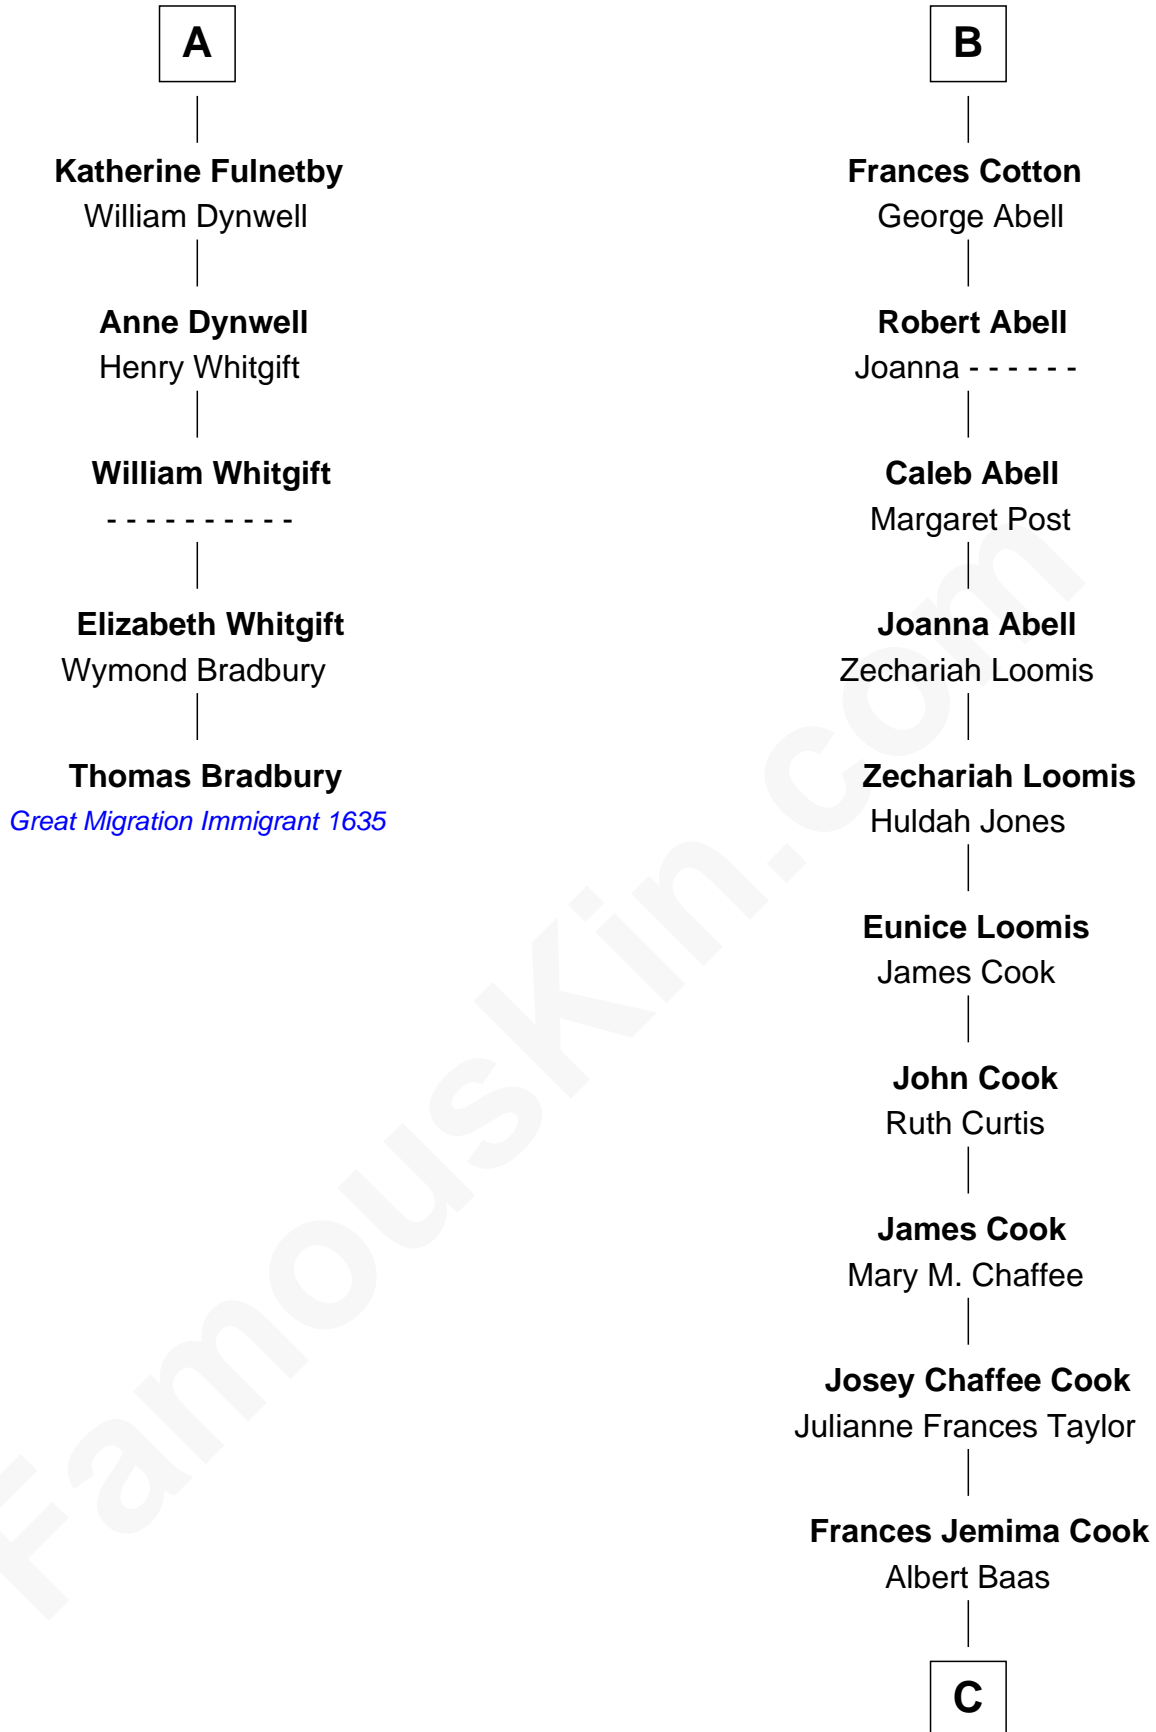

FamousKin.com

Relationship Chart of

Thomas Bradbury

(c1610/11 - 1694/5) Great Migration Immigrant 1635

11th cousin 8 times removed of

Amber Stevens West
TV and Movie Actress

Sir Maurice de Berkeley
Eve la Zouche

C

LaVerne M. Baas

Keith Karl Ingstad

Terry Keith Ingstad

Beverly Jean Cunningham

Amber Stevens West

TV and Movie Actress