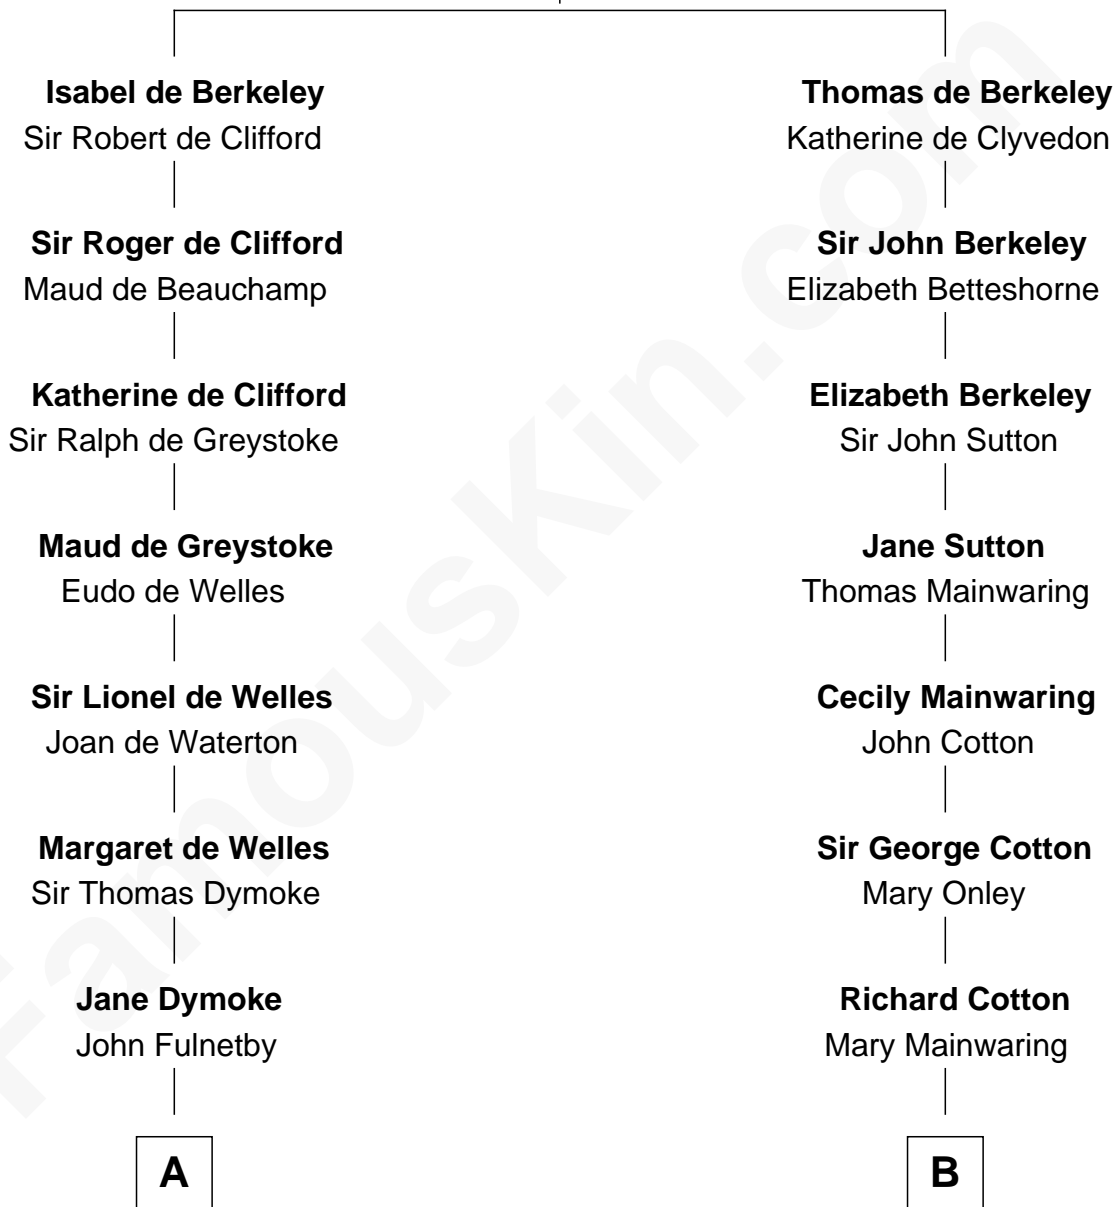

FamousKin.com

Relationship Chart of

Thomas Bradbury

(c1610/11 - 1694/5) Great Migration Immigrant 1635

11th cousin 8 times removed of

Amber Stevens West
TV and Movie Actress

Sir Maurice de Berkeley
Eve la Zouche

C

LaVerne M. Baas

Keith Karl Ingstad

Terry Keith Ingstad

Beverly Jean Cunningham

Amber Stevens West

TV and Movie Actress