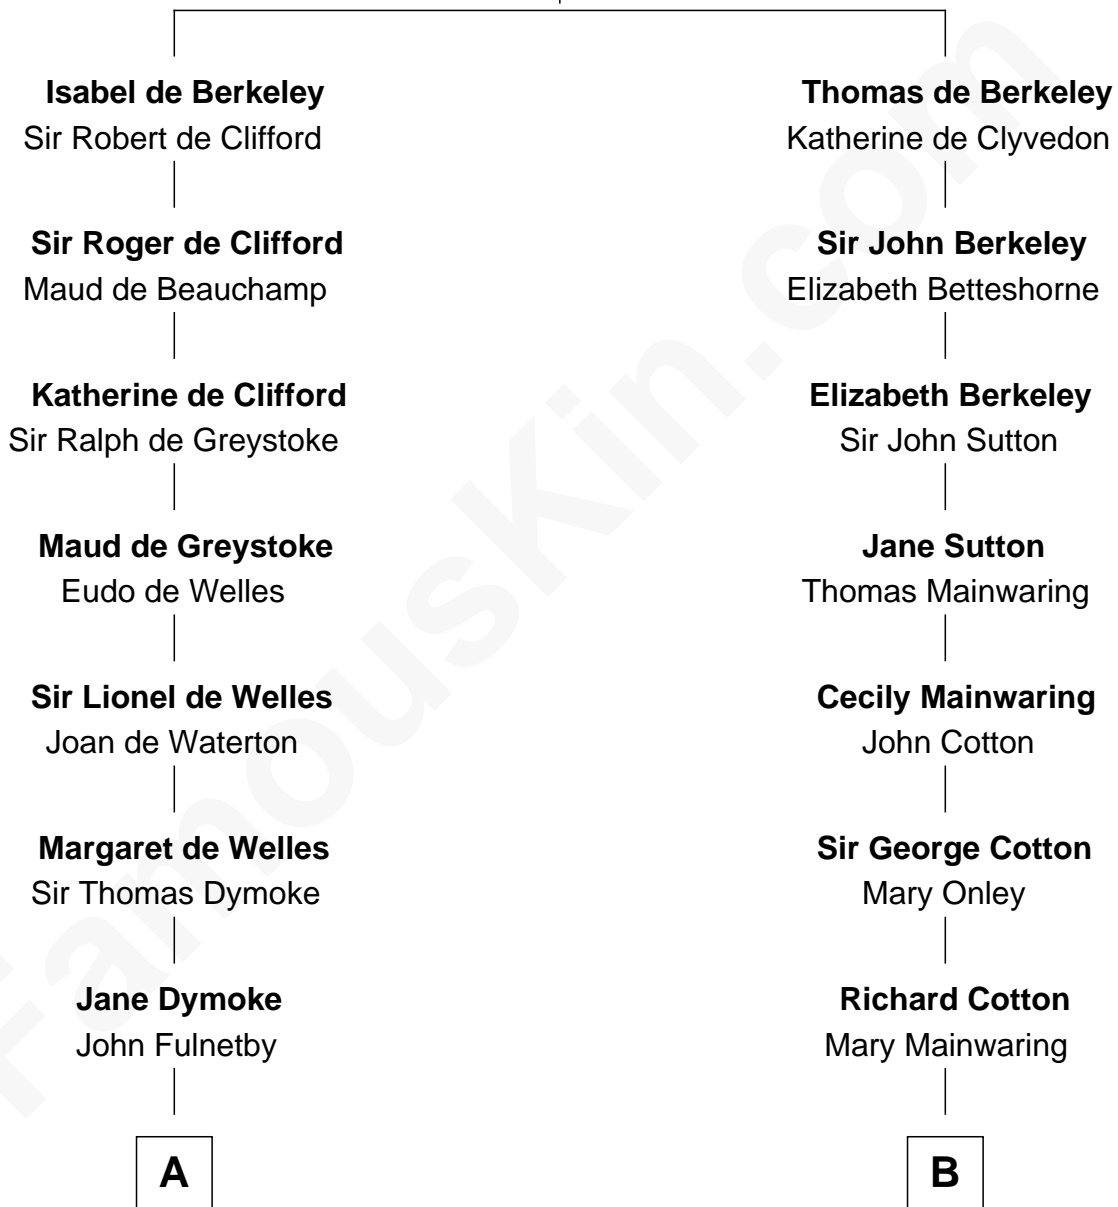

## Relationship Chart of

### Thomas Bradbury

(c1610/11 - 1694/5) Great Migration Immigrant 1635

11th cousin 7 times removed of

**Shadoe Stevens**

Radio Disc Jockey

**Sir Maurice de Berkeley**

Eve la Zouche

C