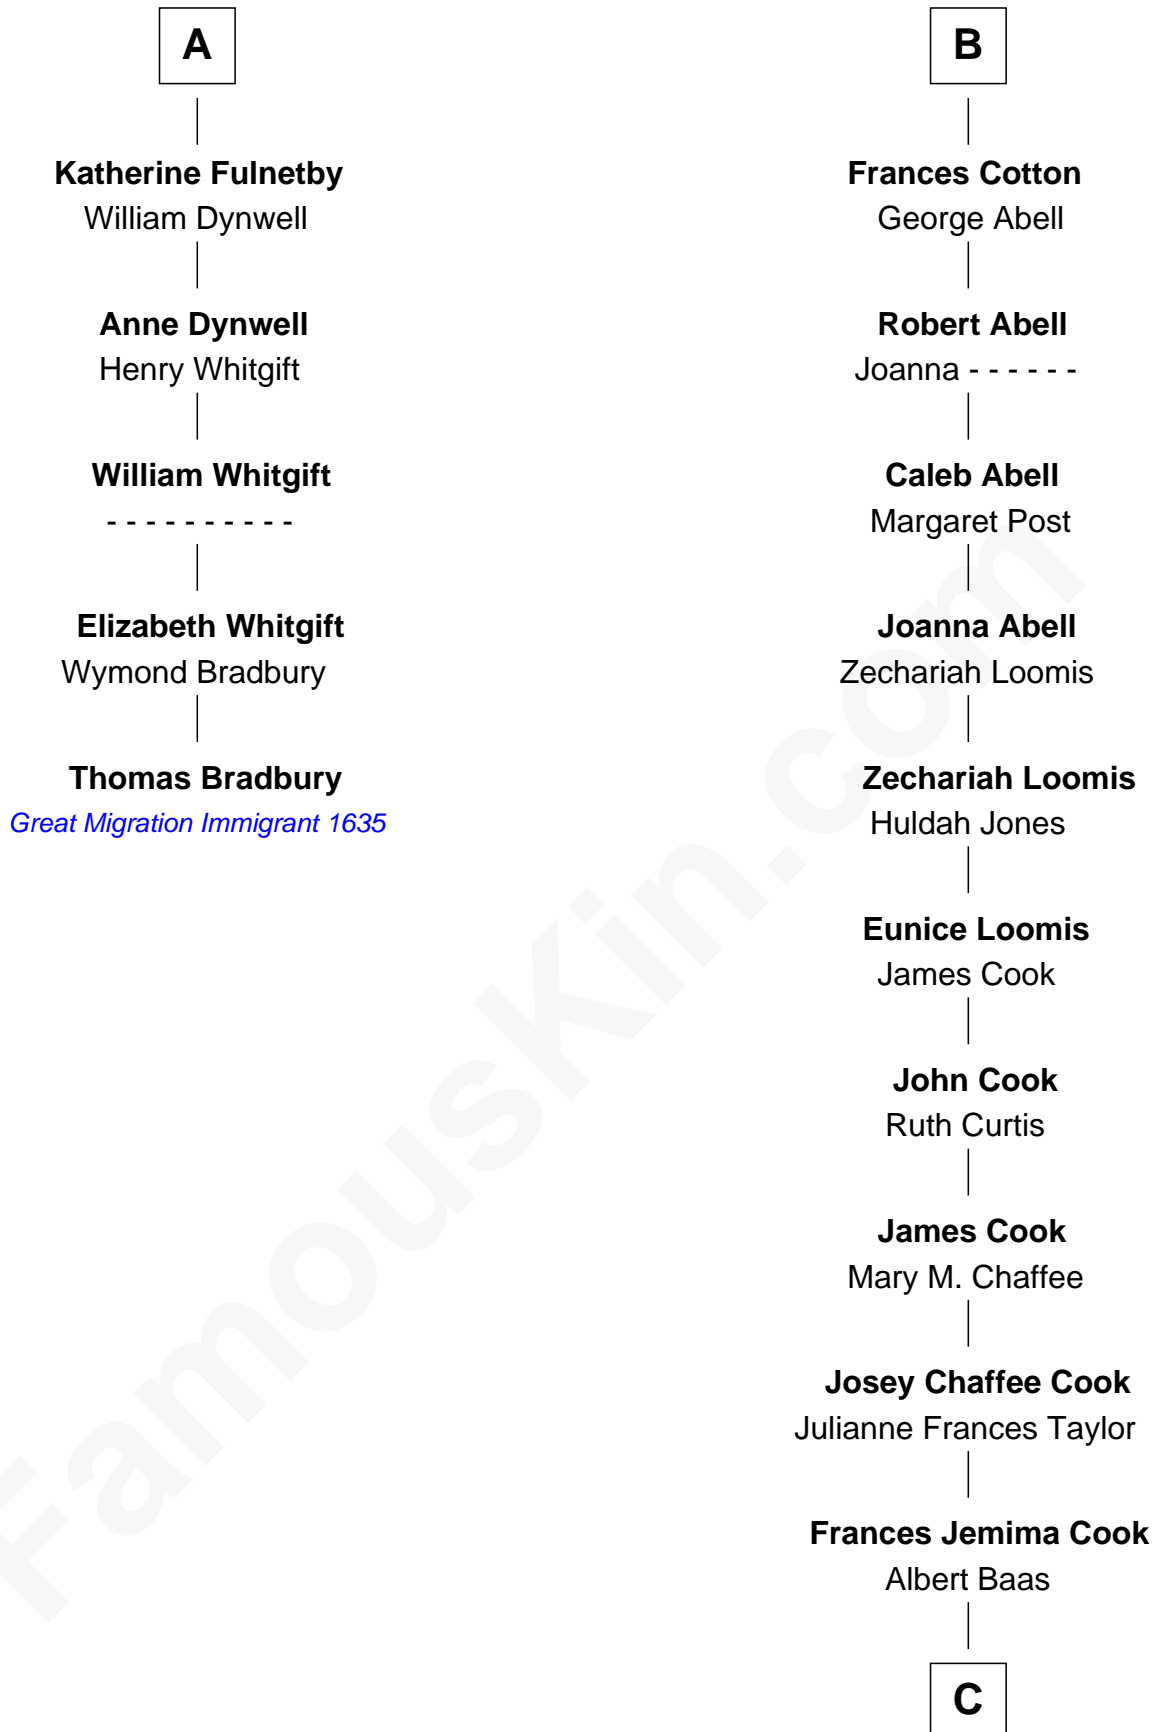

## Relationship Chart of

### Thomas Bradbury

(c1610/11 - 1694/5) Great Migration Immigrant 1635

11th cousin 7 times removed of

**Shadoe Stevens**

Radio Disc Jockey

**Sir Maurice de Berkeley**

Eve la Zouche

C