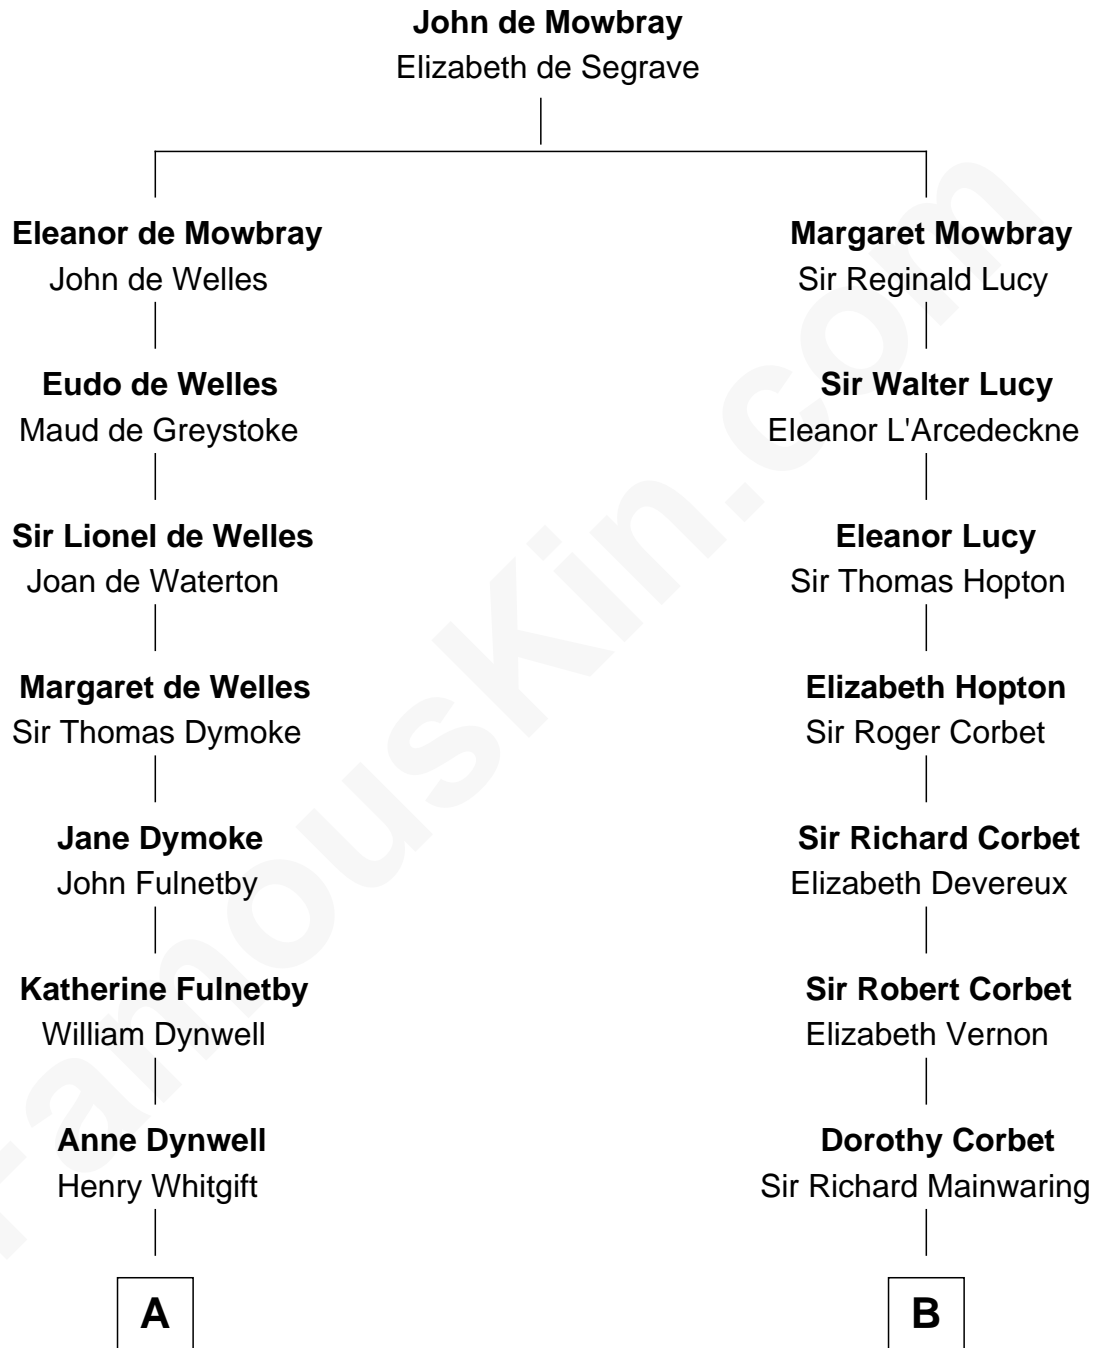

FamousKin.com

Relationship Chart of

Thomas Bradbury

(c1610/11 - 1694/5) Great Migration Immigrant 1635

9th cousin 11 times removed of

Shadoc Stevens

Radio Disc Jockey

C

Josey Chaffee Cook
Julianne Frances Taylor

Frances Jemima Cook
Albert Baas

LaVerne M. Baas
Keith Karl Ingstad

Shadoe Stevens
Radio Disc Jockey

FamousKin.com