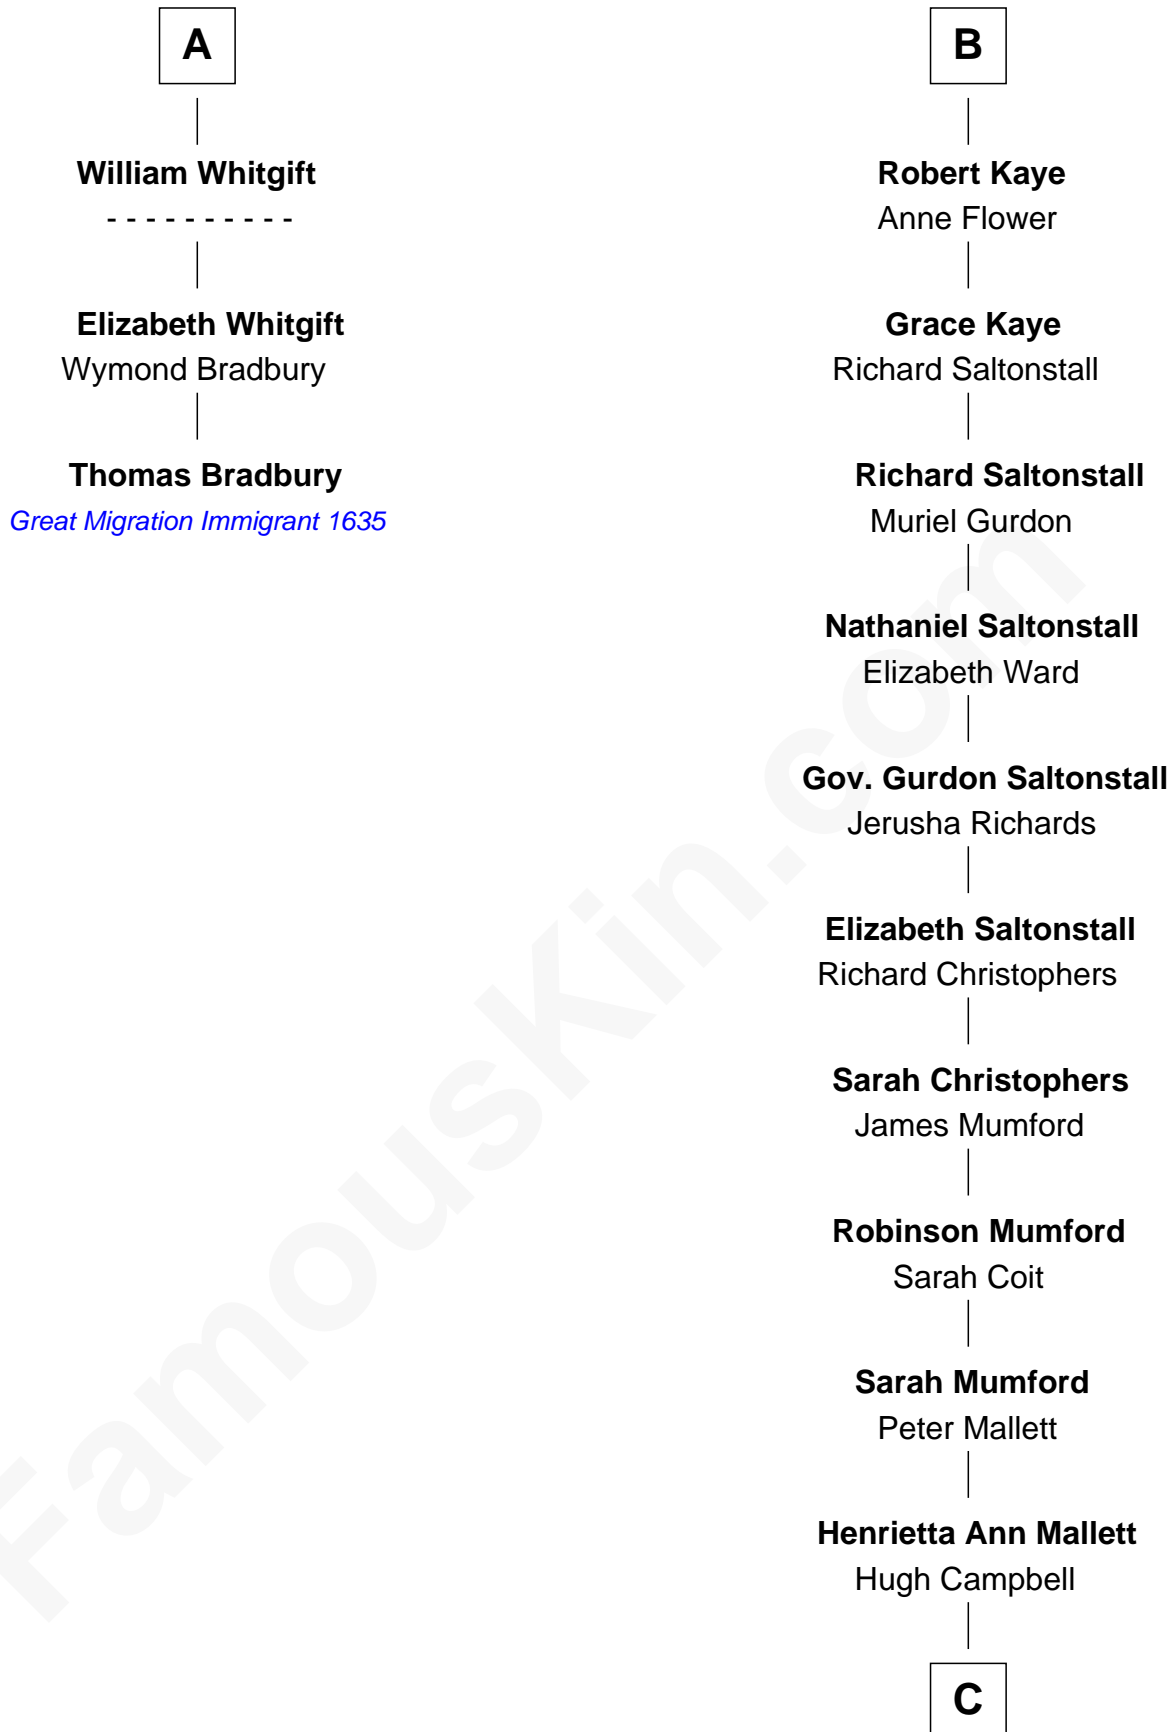

### Thomas Bradbury

(c1610/11 - 1694/5) Great Migration Immigrant 1635

9th cousin 11 times removed of

**Margaret de Welles**  
Sir Thomas Dymoke

**Jane Dymoke**  
John Fulnetby

**Katherine Fulnetby**  
William Dynwell

**Anne Dynwell**  
Henry Whitgift

**A**

**Margaret Clifford**  
Sir John Melton

**Margaret Melton**  
John Markenfield

**John Markenfield**  
Margaret Hopton

**Sir Thomas Markenfield**  
Eleanor Conyers

**Sir Ninian Markenfield**  
Dorothy Gascoigne

**Alice Markenfield**  
Sir Robert Mauleverer

**Dorothy Mauleverer**  
John Kaye

**B**

**C**

**Henrietta C. Campbell**  
Murphy Valentine Jones

**Murphy Renchor Jones**  
Mollie Spencer

**Benjamin Frank Davis**  
Sallye Margarite Bell

**Angela Y. Davis**

*Civil Rights Activist and former Black Panther*