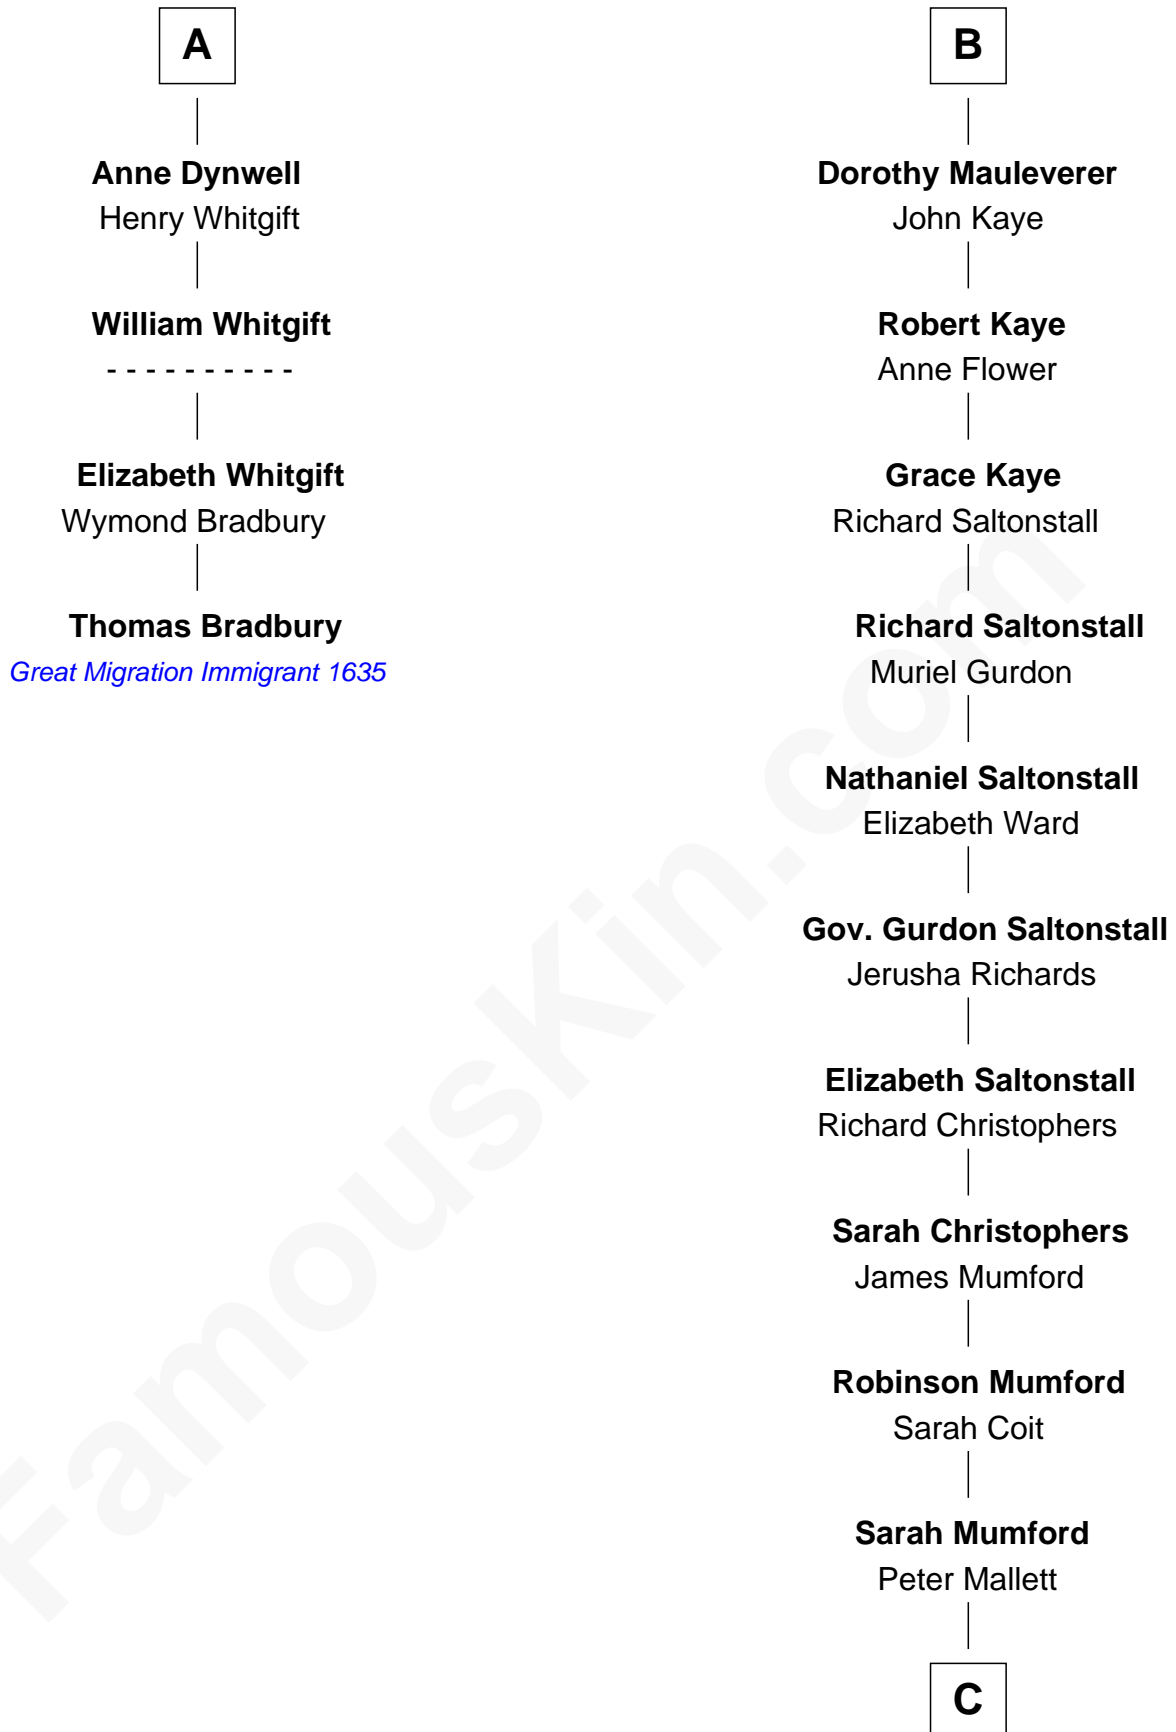

FamousKin.com

Relationship Chart of

Thomas Bradbury

(c1610/11 - 1694/5) Great Migration Immigrant 1635

10th cousin 11 times removed of

Angela Y. Davis

Civil Rights Activist and former Black Panther

C

Henrietta Ann Mallett

Hugh Campbell

Henrietta C. Campbell

Murphy Valentine Jones

Murphy Renchor Jones

Mollie Spencer

Benjamin Frank Davis

Sallye Margarite Bell