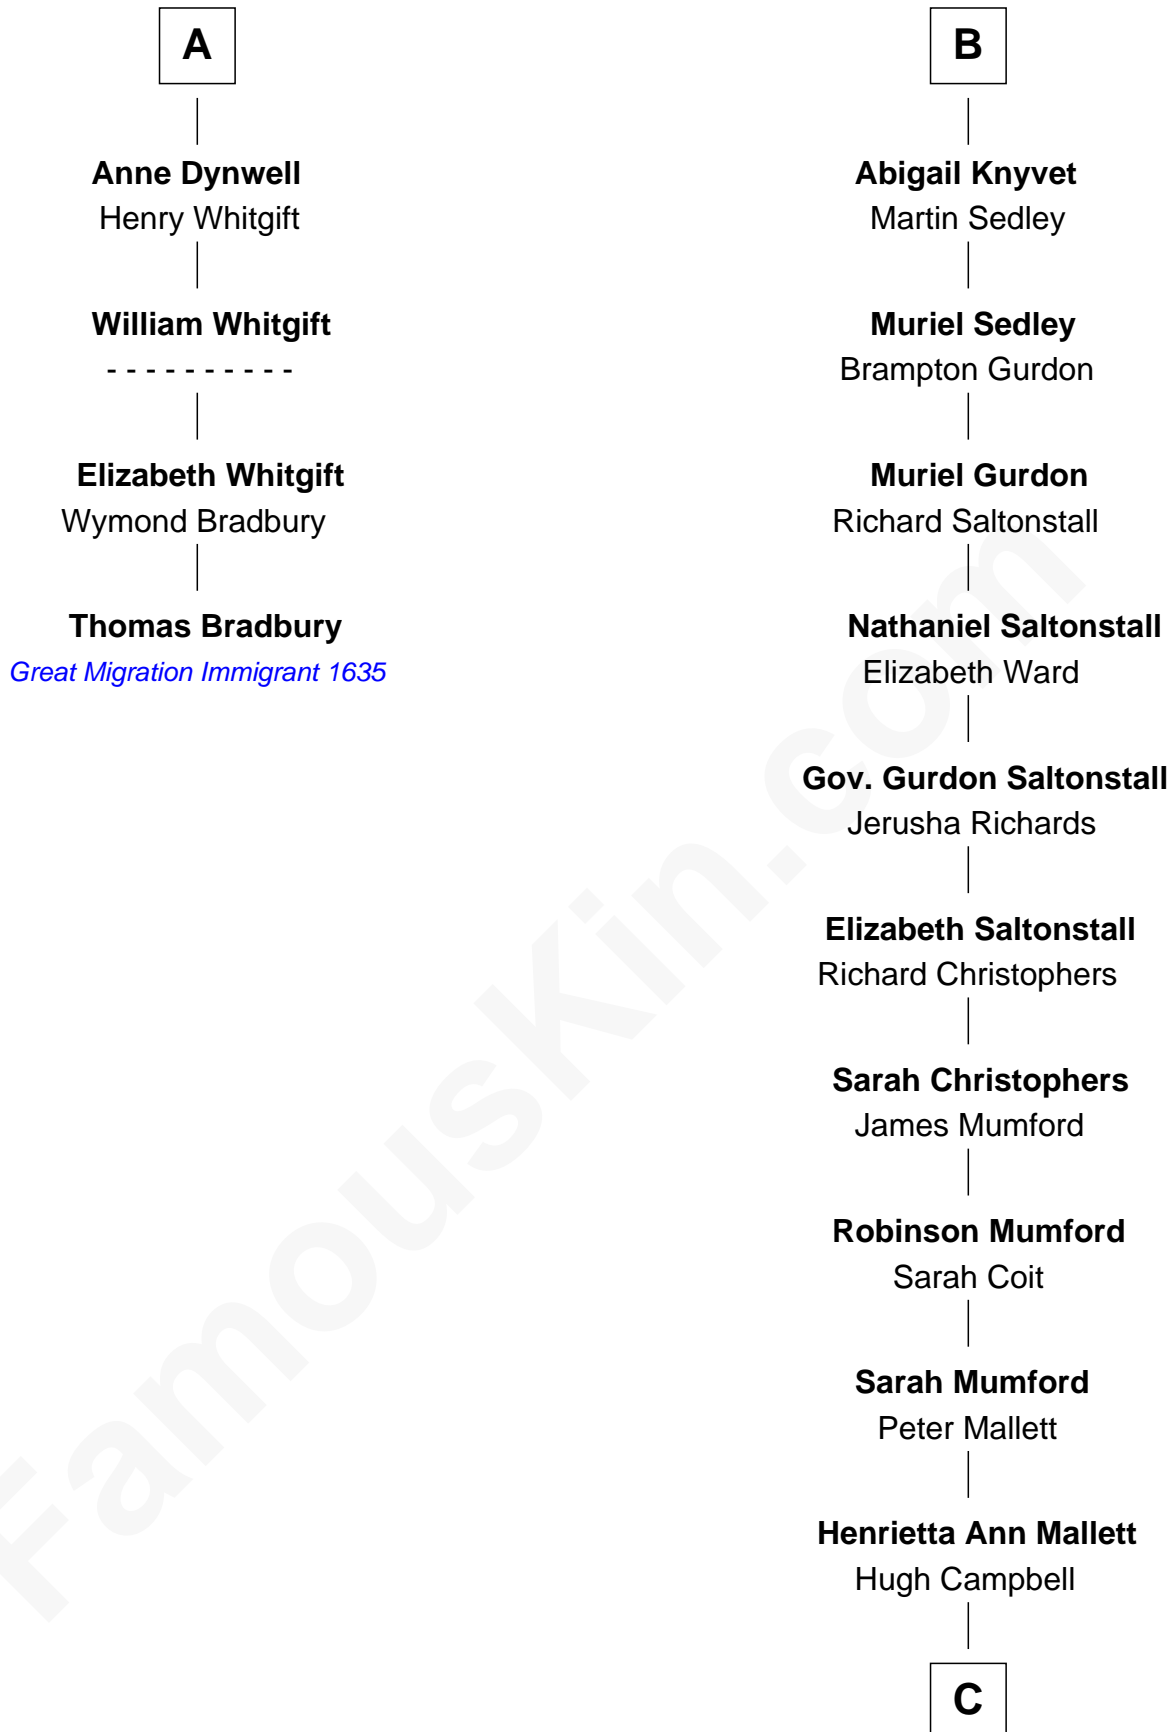

FamousKin.com

Relationship Chart of

Thomas Bradbury

(c1610/11 - 1694/5) Great Migration Immigrant 1635

10th cousin 10 times removed of

Angela Y. Davis

Civil Rights Activist and former Black Panther

Sir William de Ros
Margery de Badlesmere

C

Henrietta C. Campbell
Murphy Valentine Jones

Murphy Renchor Jones
Mollie Spencer

Benjamin Frank Davis
Sallye Margarite Bell

Angela Y. Davis

Civil Rights Activist and former Black Panther