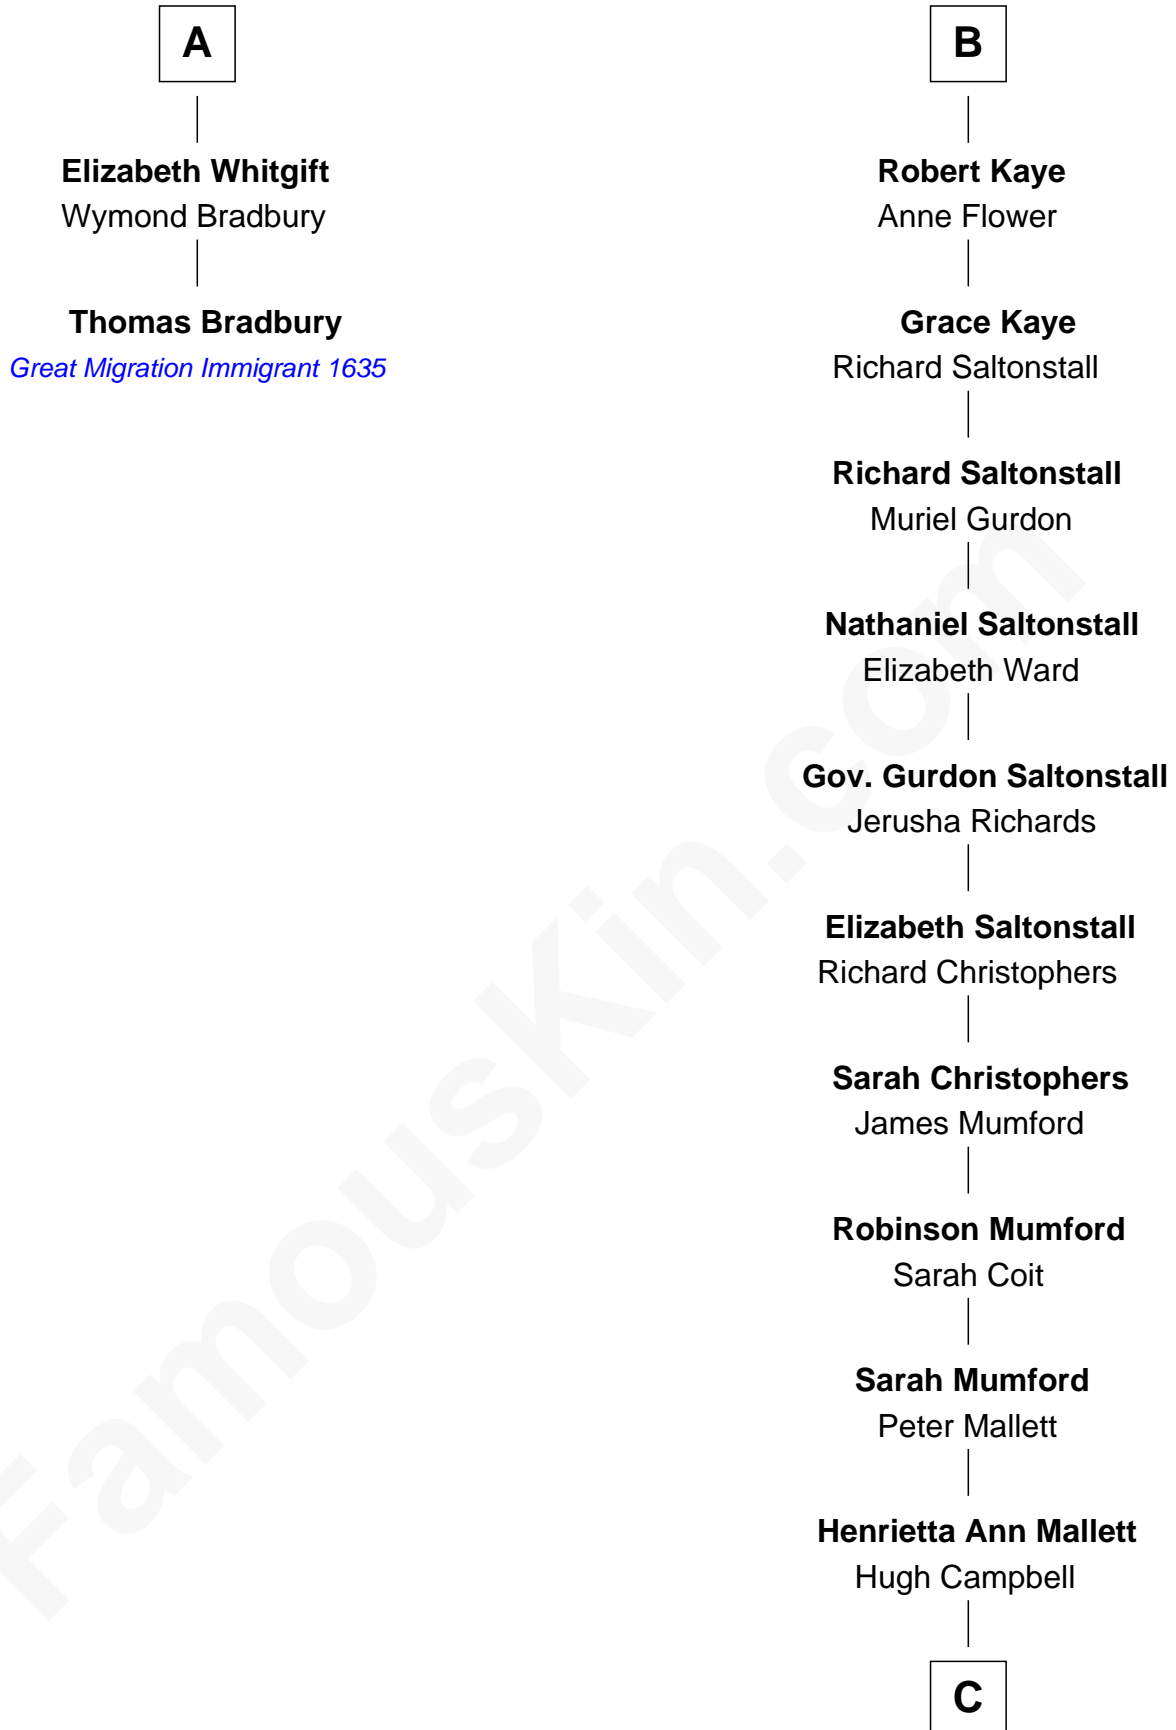

## Relationship Chart of

### Thomas Bradbury

(c1610/11 - 1694/5) Great Migration Immigrant 1635

8th cousin 12 times removed of

### Angela Y. Davis

Civil Rights Activist and former Black Panther

**C**

**Henrietta C. Campbell**  
Murphy Valentine Jones

**Murphy Renchor Jones**  
Mollie Spencer

**Benjamin Frank Davis**  
Sallye Margarite Bell