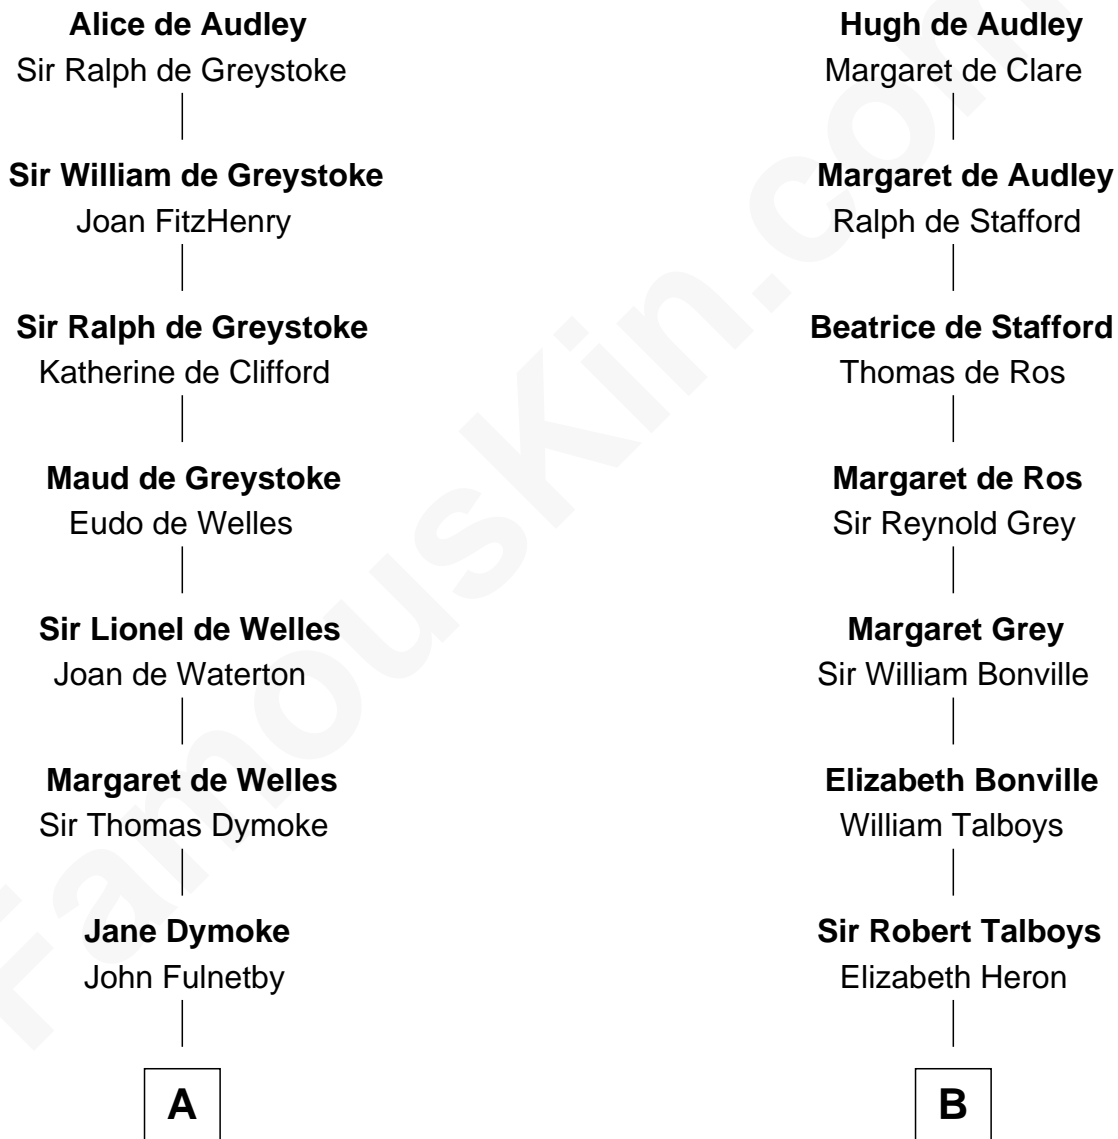

## Relationship Chart of

### Thomas Bradbury

(c1610/11 - 1694/5) Great Migration Immigrant 1635

11th cousin 9 times removed of

**Rear Admiral Philip H. Cooper**  
United States Navy

**Sir Hugh I de Audley**  
Iseult de Mortimer

**C**

—  
**Mary Bradford**

Zerah Murdock

—  
**Ebenezer Murdock**

Mary Dobbs

—  
**Delia Ann Murdock**

Hiram Henry Cooper

—  
**Rear Admiral Philip H. Cooper**

*United States Navy*