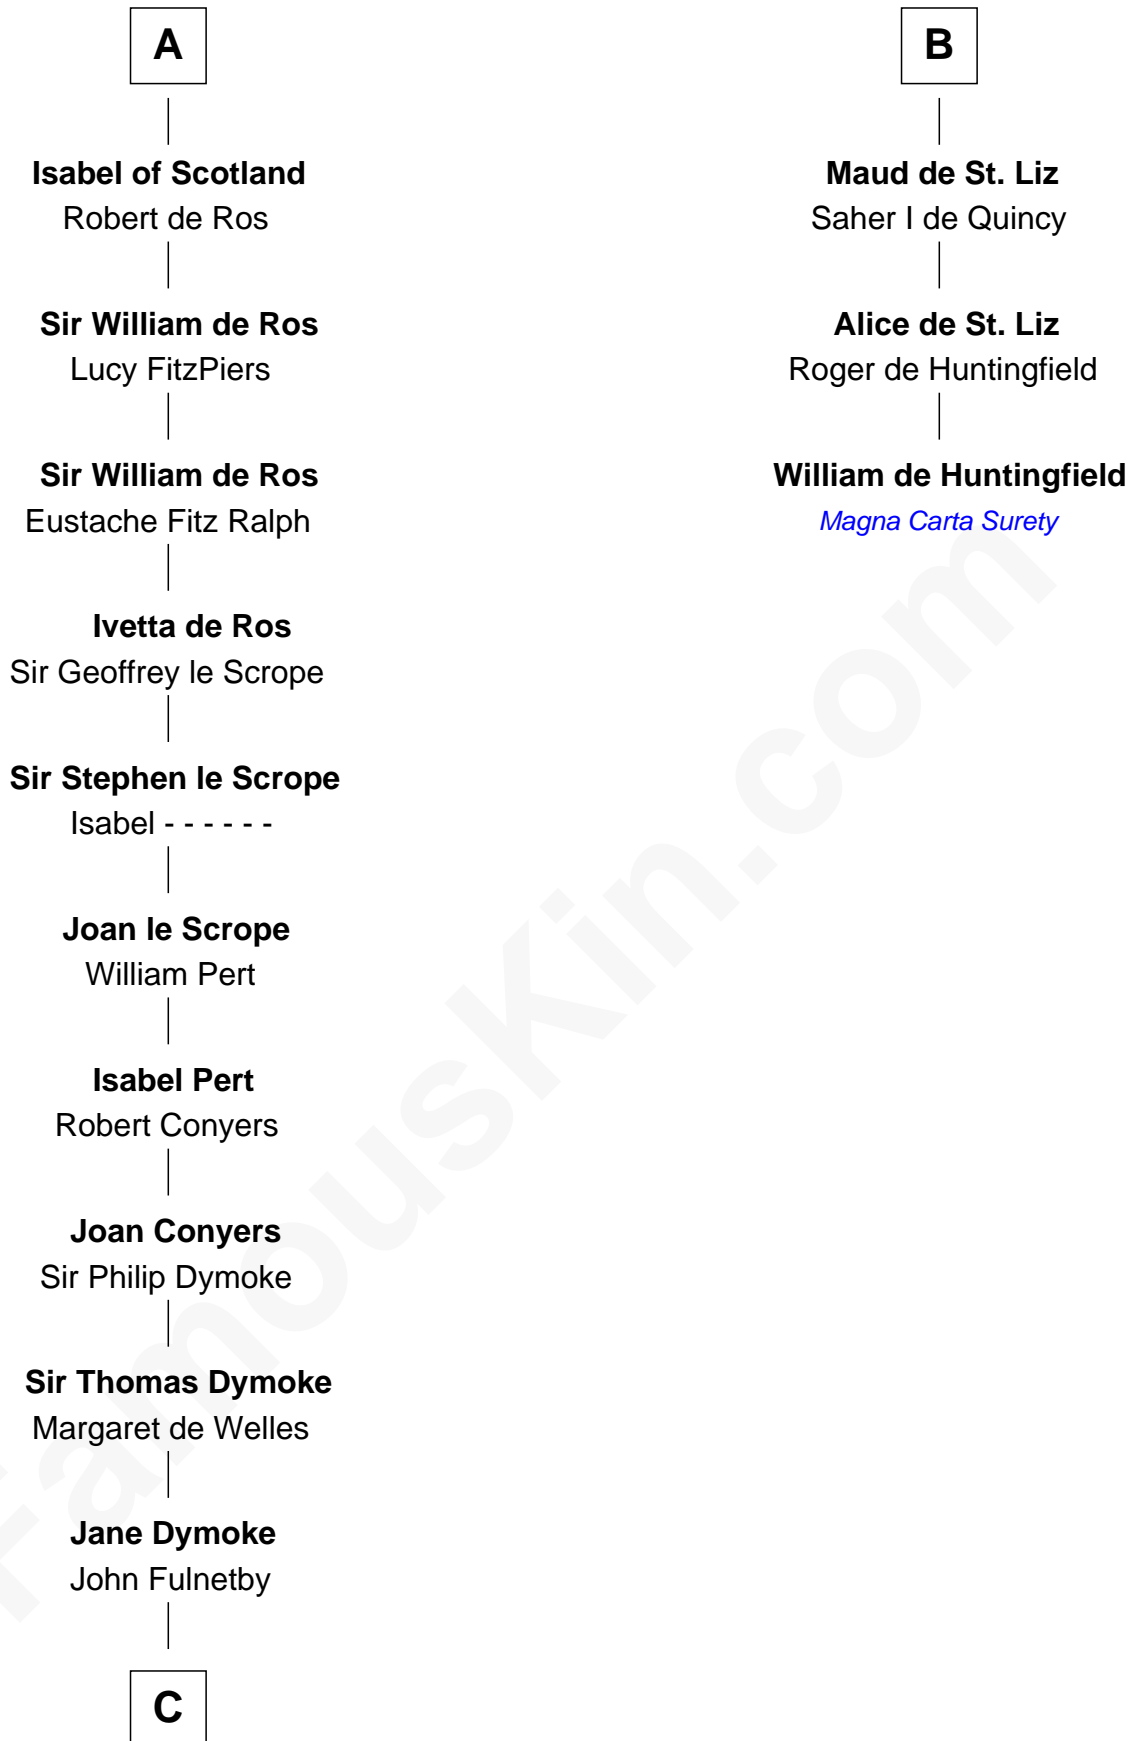

FamousKin.com

Relationship Chart of

Thomas Bradbury

(c1610/11 - 1694/5) Great Migration Immigrant 1635

9th cousin 12 times removed of

William de Huntingfield
Magna Carta Surety

C

Katherine Fulnetby

William Dynwell

Anne Dynwell

Henry Whitgift

William Whitgift

Elizabeth Whitgift

Wymond Bradbury

Thomas Bradbury

Great Migration Immigrant 1635