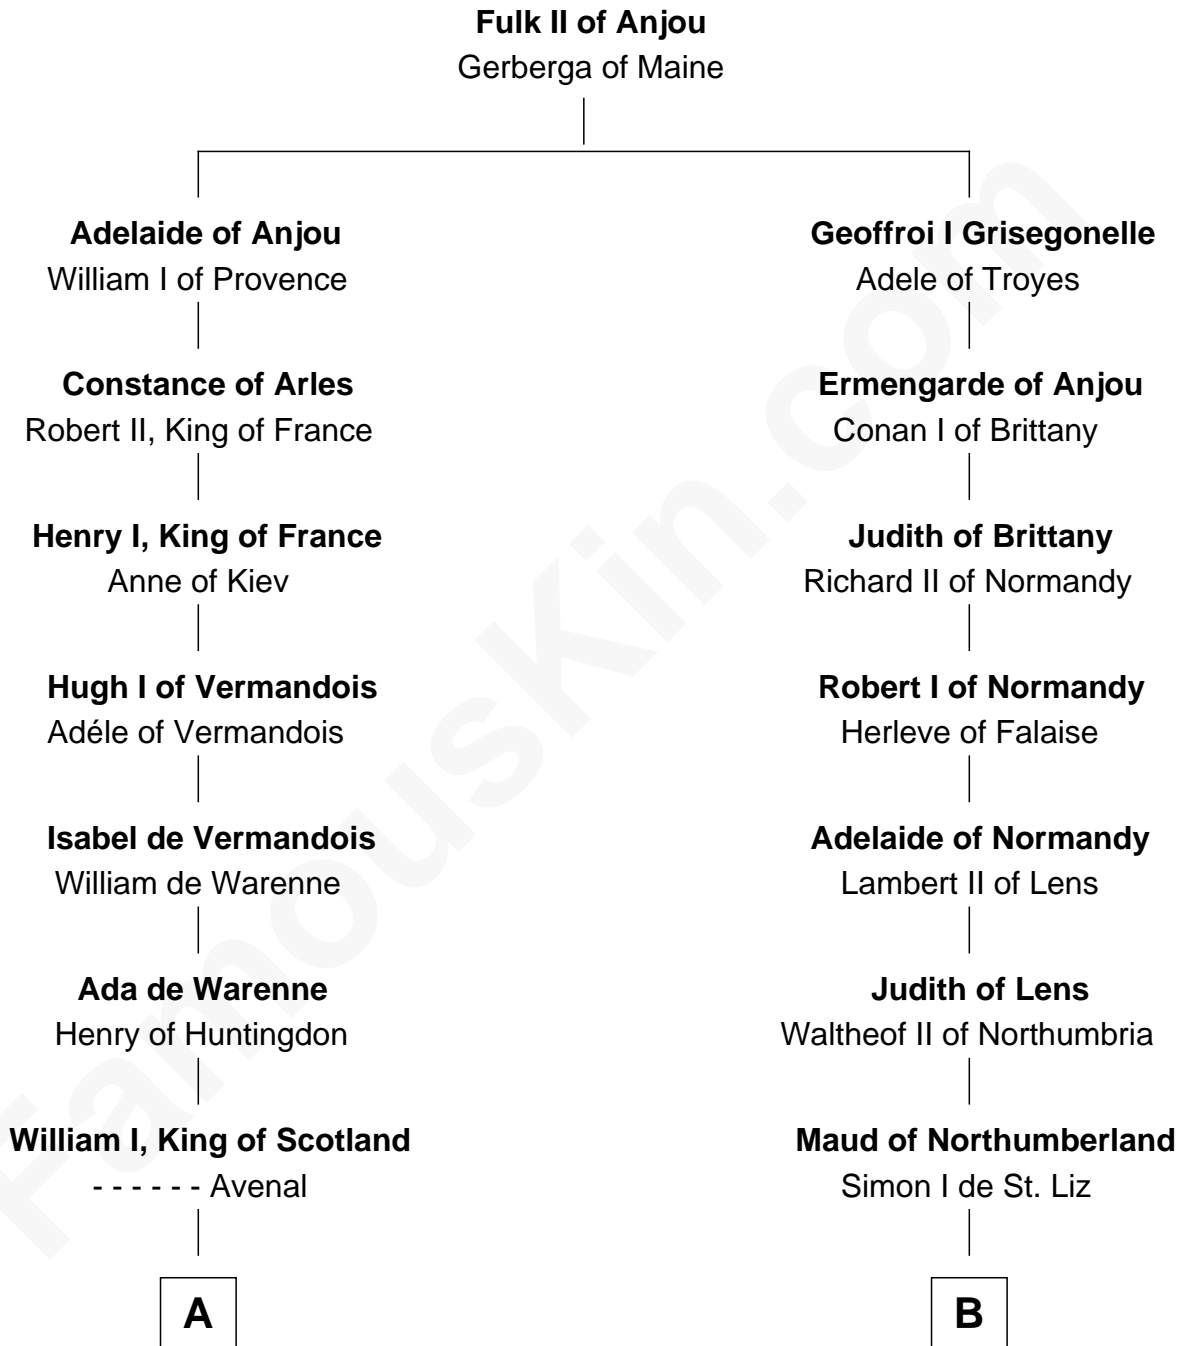

FamousKin.com

Relationship Chart of

Thomas Bradbury

(c1610/11 - 1694/5) Great Migration Immigrant 1635

9th cousin 12 times removed of

William de Huntingfield
Magna Carta Surety

C

Katherine Fulnetby

William Dynwell

Anne Dynwell

Henry Whitgift

William Whitgift

Elizabeth Whitgift

Wymond Bradbury

Thomas Bradbury

Great Migration Immigrant 1635