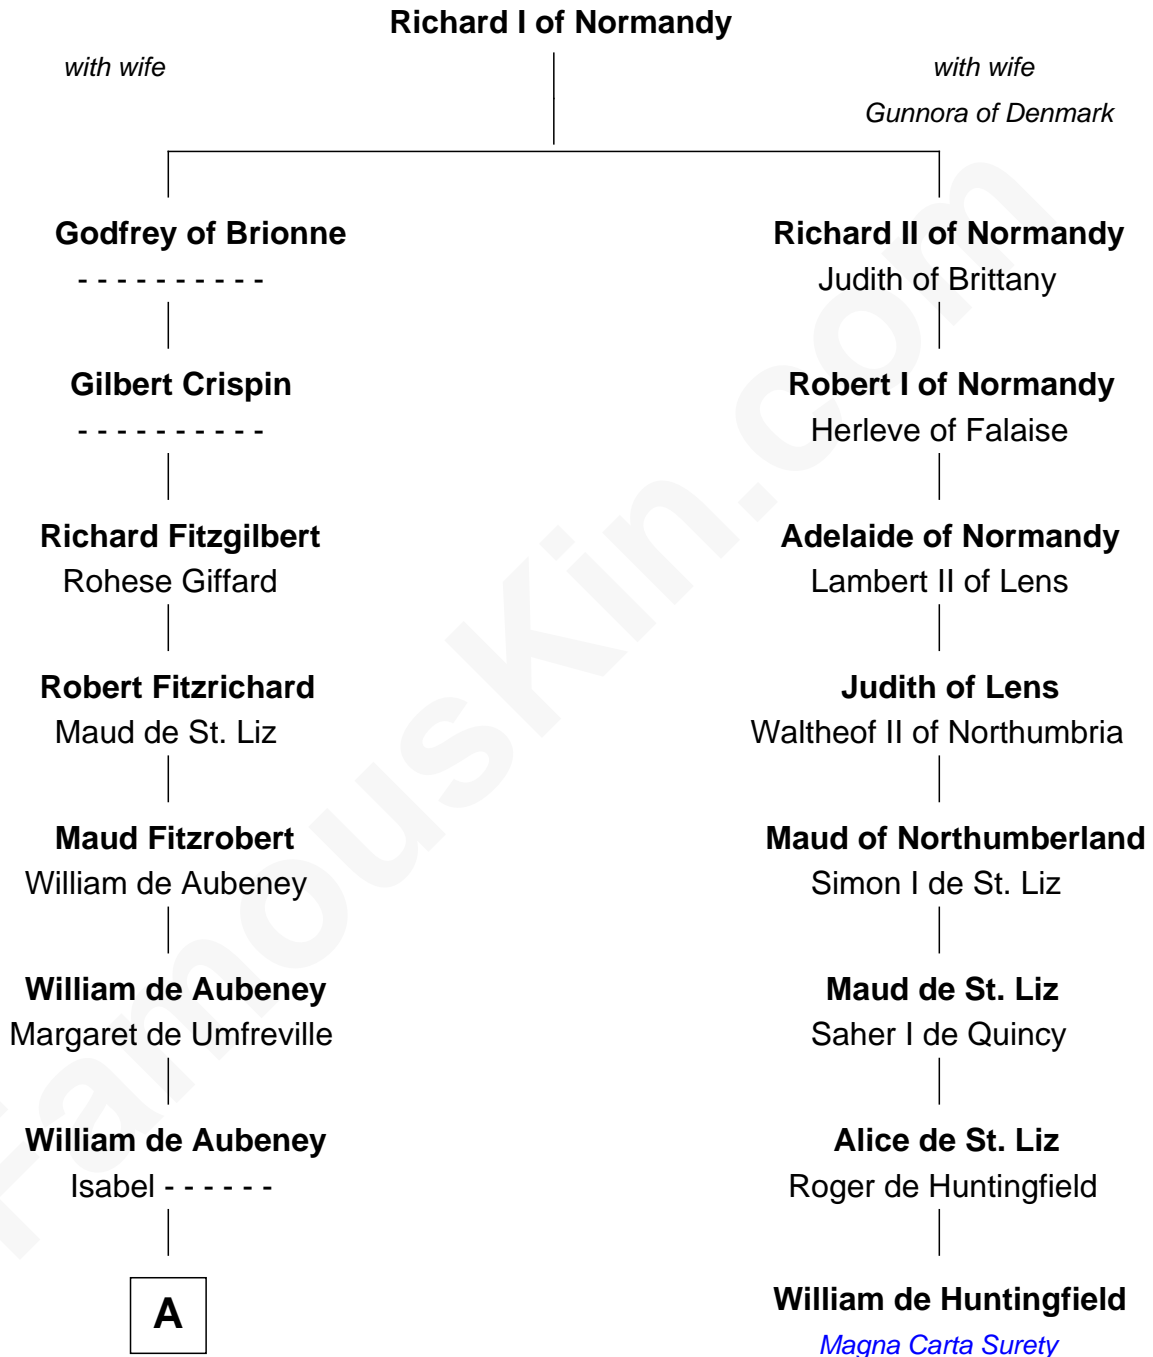

FamousKin.com

Relationship Chart of

Thomas Bradbury

(c1610/11 - 1694/5) Great Migration Immigrant 1635

7th cousin 13 times removed of

William de Huntingfield
Magna Carta Surety

A

Isabel de Aubeney

Sir Robert de Ros

William de Ros

Maude de Vaux

Sir William de Ros

Margery de Badlesmere

Maud de Roos

John de Welles

John de Welles

Eleanor de Mowbray

Eudo de Welles

Maud de Greystoke

Sir Lionel de Welles

Joan de Waterton

Margaret de Welles

Sir Thomas Dymoke

Jane Dymoke

—
Thomas Bradbury
Great Migration Immigrant 1635

FamousKin.com