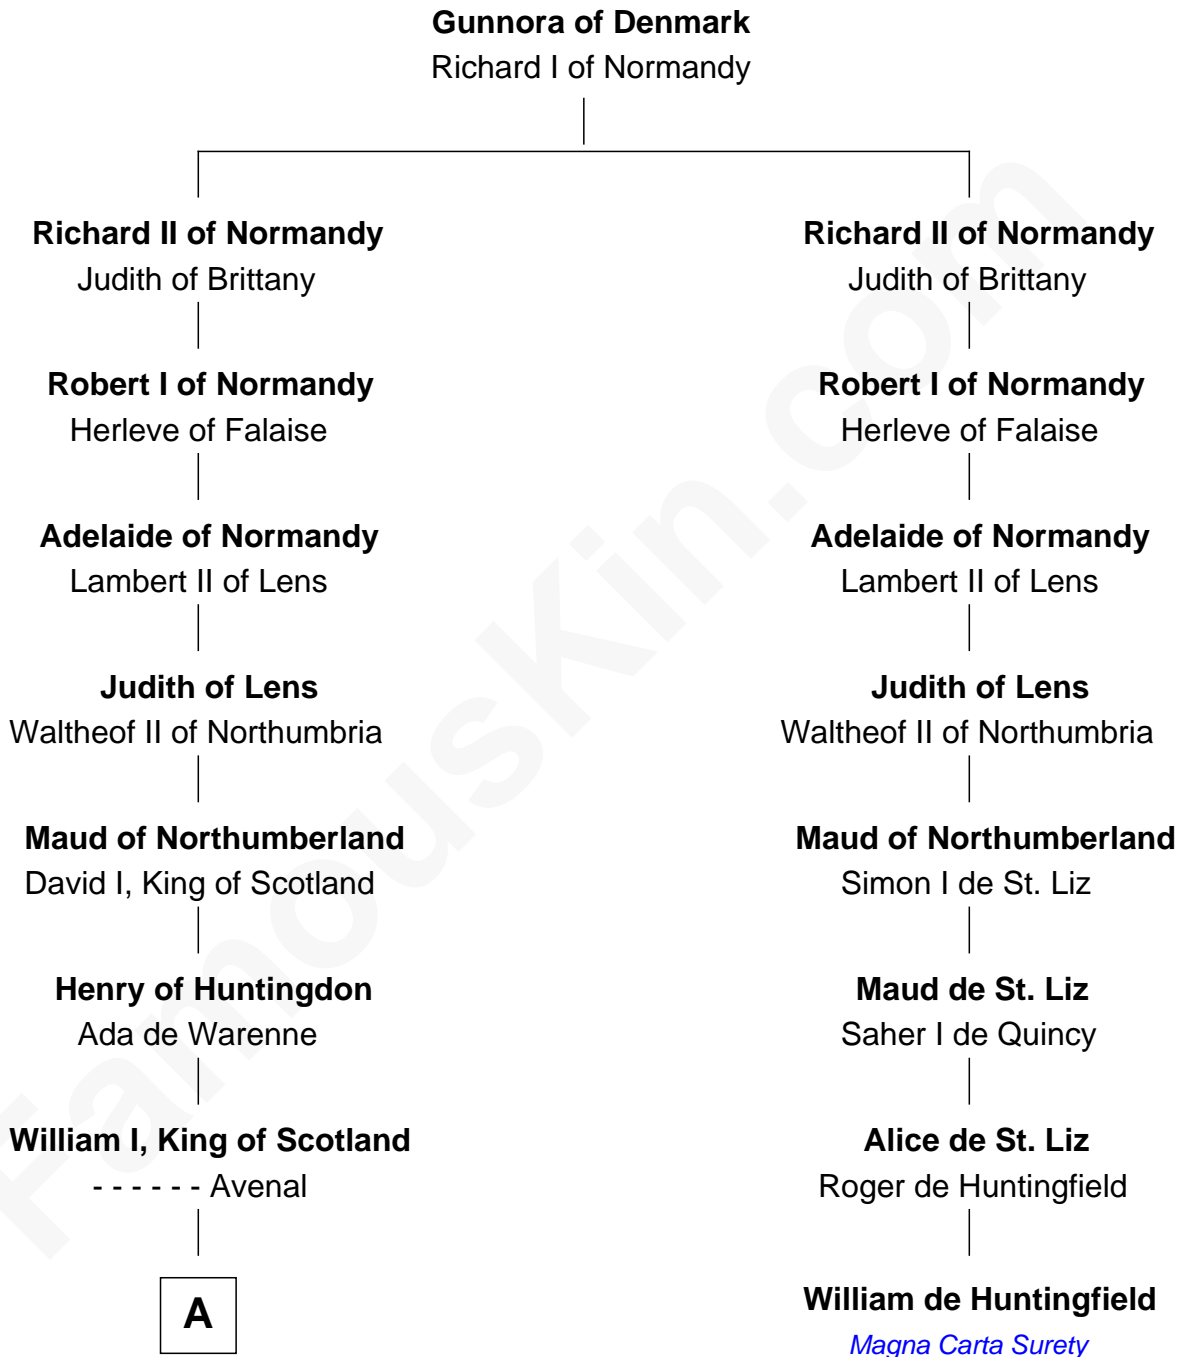

FamousKin.com

Relationship Chart of

Thomas Bradbury

(c1610/11 - 1694/5) Great Migration Immigrant 1635

7th cousin 14 times removed of

William de Huntingfield
Magna Carta Surety

B

—
Katherine Fulnetby

William Dynwell

—
Anne Dynwell

Henry Whitgift

—
William Whitgift

—
Elizabeth Whitgift

Wymond Bradbury

—
Thomas Bradbury

Great Migration Immigrant 1635