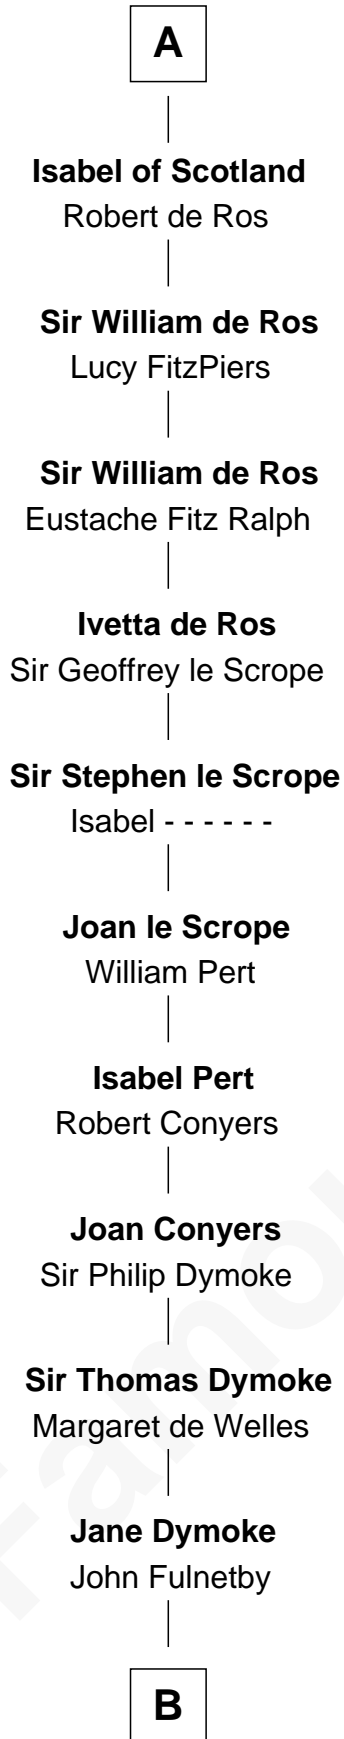

FamousKin.com

Relationship Chart of

Thomas Bradbury

(c1610/11 - 1694/5) Great Migration Immigrant 1635

7th cousin 14 times removed of

William de Huntingfield
Magna Carta Surety

B

—
Katherine Fulnetby

William Dynwell

—
Anne Dynwell

Henry Whitgift

—
William Whitgift

—
Elizabeth Whitgift

Wymond Bradbury

—
Thomas Bradbury

Great Migration Immigrant 1635