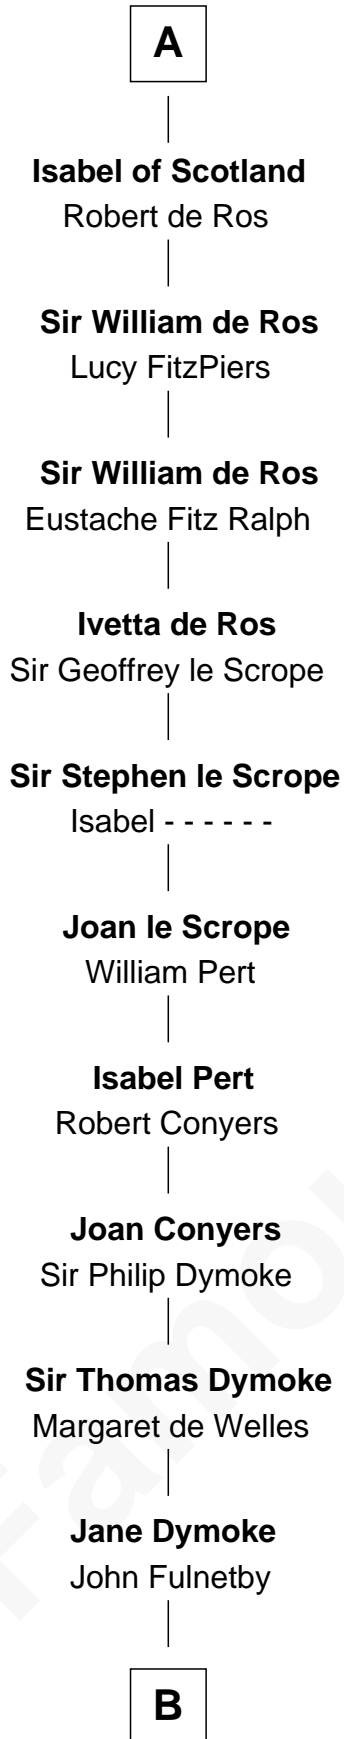

# FamousKin.com

## Relationship Chart of

### Thomas Bradbury

(c1610/11 - 1694/5) Great Migration Immigrant 1635

7th cousin 14 times removed of

**William de Huntingfield**  
Magna Carta Surety

**B**

—  
**Katherine Fulnetby**

William Dynwell

—  
**Anne Dynwell**

Henry Whitgift

—  
**William Whitgift**

-----  
—  
**Elizabeth Whitgift**

Wymond Bradbury

—  
**Thomas Bradbury**

*Great Migration Immigrant 1635*

FamousKin.com