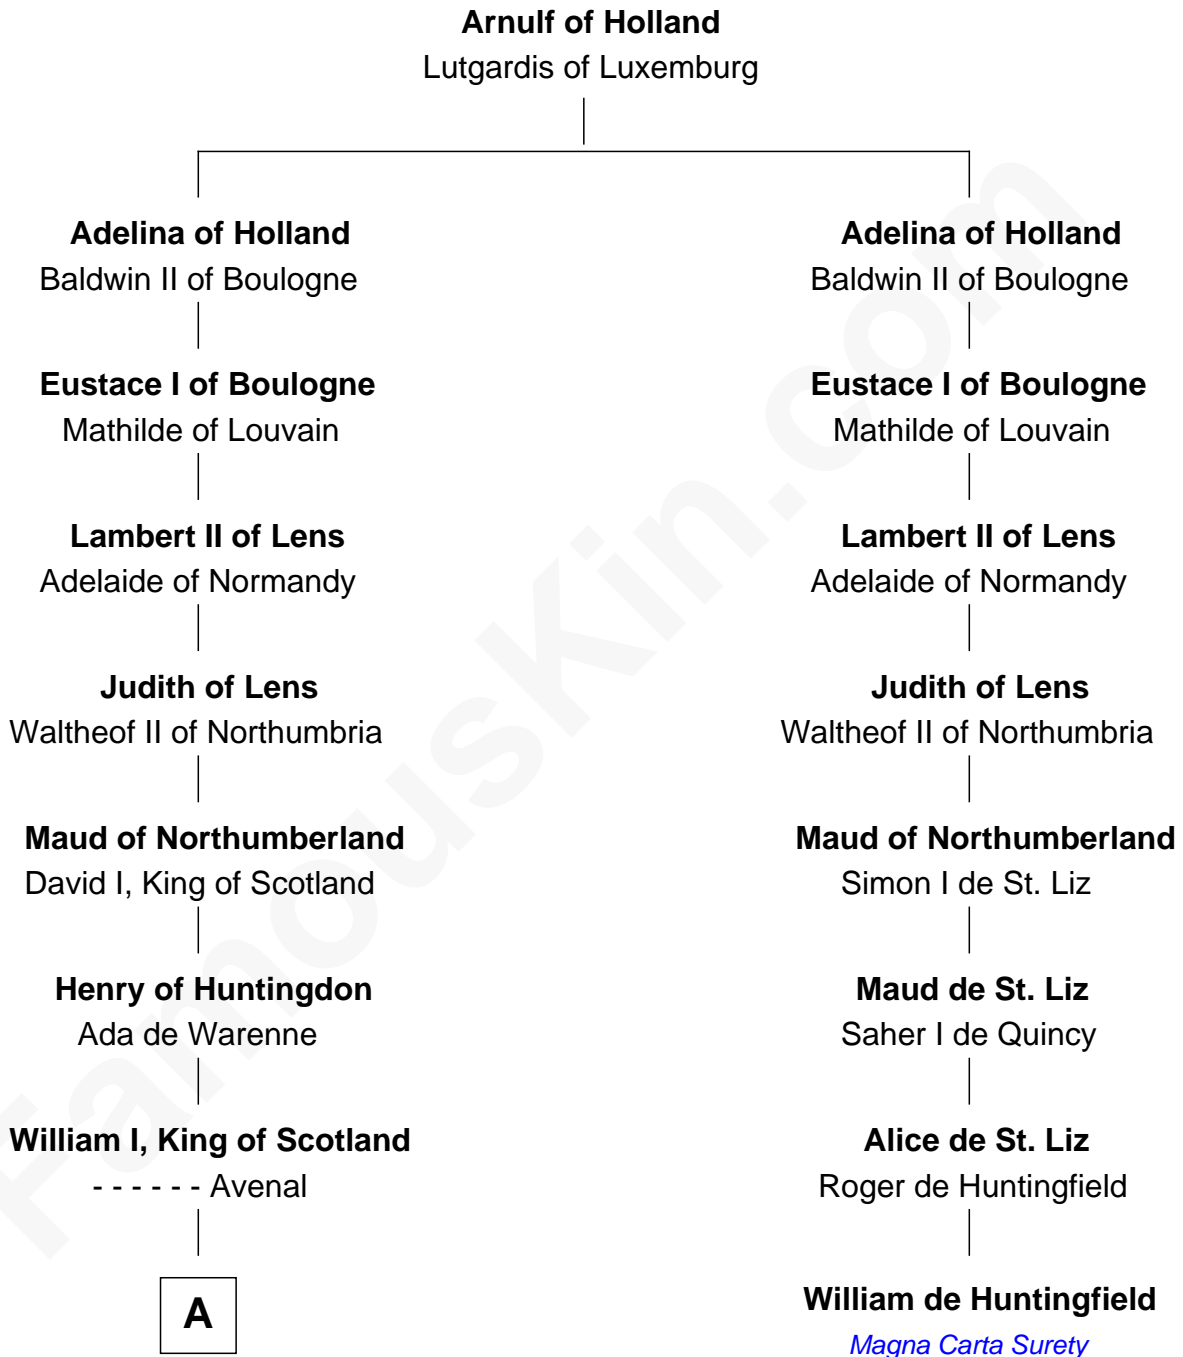

# FamousKin.com

## Relationship Chart of

### Thomas Bradbury

(c1610/11 - 1694/5) Great Migration Immigrant 1635

7th cousin 14 times removed of

**William de Huntingfield**  
Magna Carta Surety

**B**

—  
**Katherine Fulnetby**

William Dynwell

—  
**Anne Dynwell**

Henry Whitgift

—  
**William Whitgift**

-----  
—  
**Elizabeth Whitgift**

Wymond Bradbury

—  
**Thomas Bradbury**

*Great Migration Immigrant 1635*

FamousKin.com