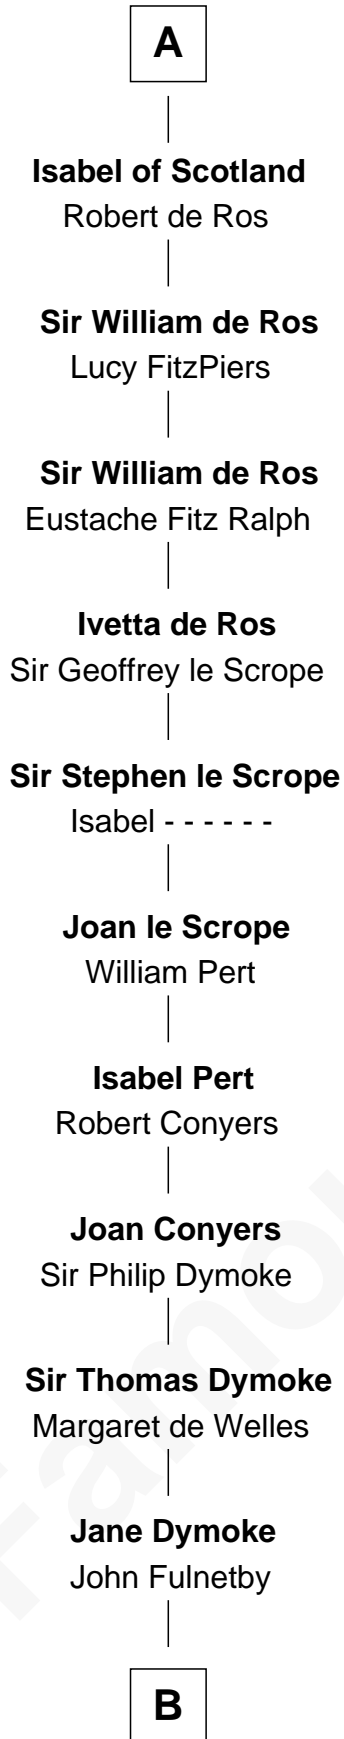

FamousKin.com

Relationship Chart of

Thomas Bradbury

(c1610/11 - 1694/5) Great Migration Immigrant 1635

7th cousin 14 times removed of

William de Huntingfield
Magna Carta Surety

Arnulf III of Boulogne

B

—
Katherine Fulnetby

William Dynwell

—
Anne Dynwell

Henry Whitgift

—
William Whitgift

—
Elizabeth Whitgift

Wymond Bradbury

—
Thomas Bradbury

Great Migration Immigrant 1635

FamousKin.com