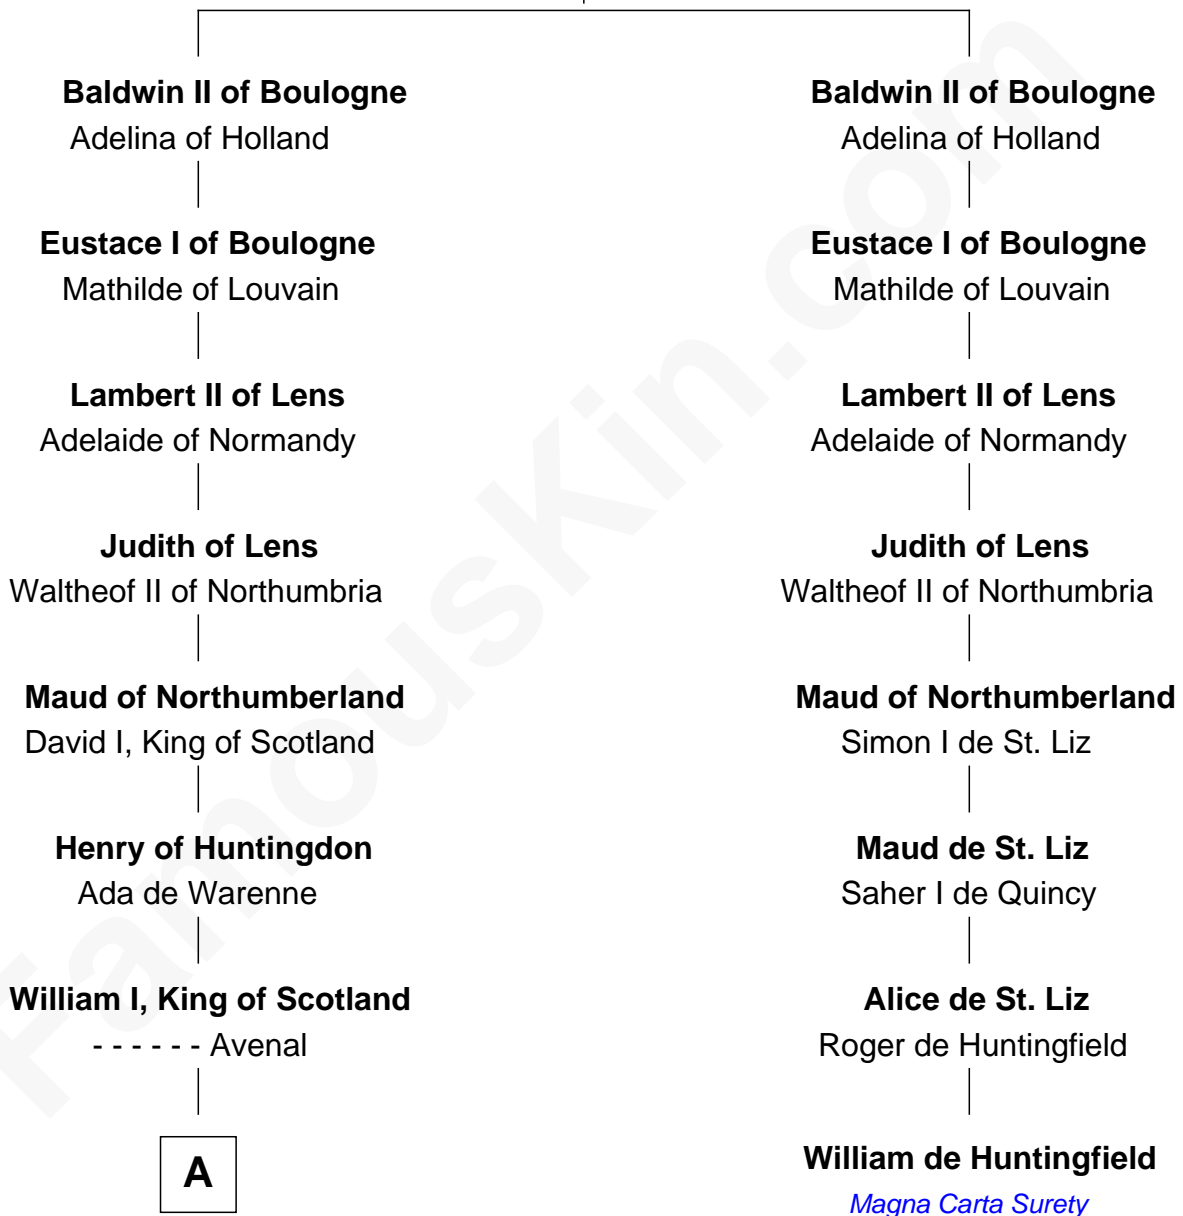

FamousKin.com

Relationship Chart of

Thomas Bradbury

(c1610/11 - 1694/5) Great Migration Immigrant 1635

7th cousin 14 times removed of

William de Huntingfield
Magna Carta Surety

Arnulf III of Boulogne

B

Great Migration Immigrant 1635

FamousKin.com