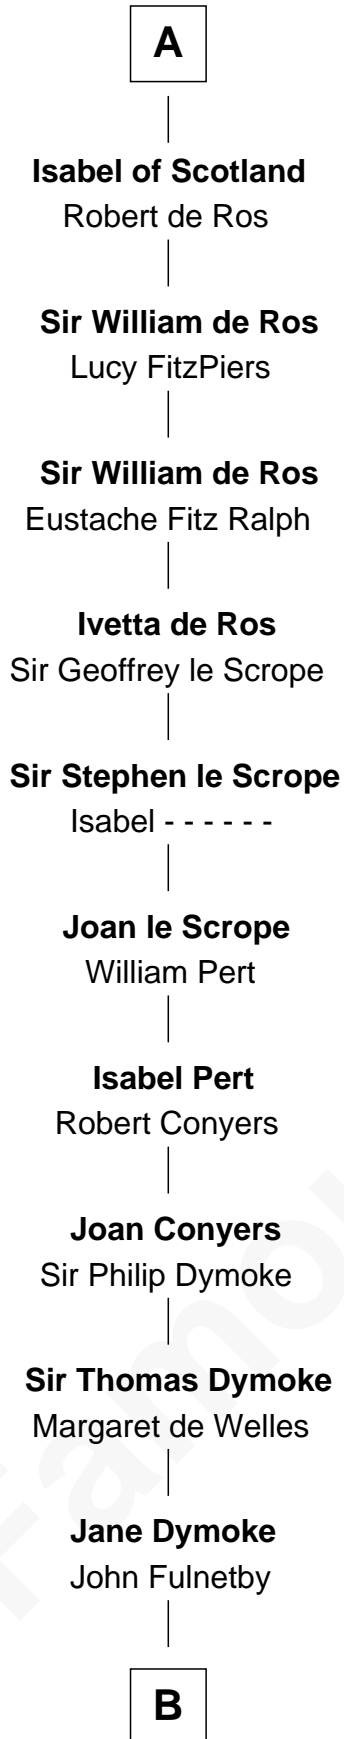

# FamousKin.com Relationship Chart of Thomas Bradbury

(c1610/11 - 1694/5) Great Migration Immigrant 1635

7th cousin 14 times removed of

**William de Huntingfield**  
*Magna Carta Surety*

**Aldhun of Durham**

**B**

—  
**Katherine Fulnetby**

William Dynwell

—  
**Anne Dynwell**

Henry Whitgift

—  
**William Whitgift**

-----  
—  
**Elizabeth Whitgift**

Wymond Bradbury

—  
**Thomas Bradbury**

*Great Migration Immigrant 1635*

FamousKin.com