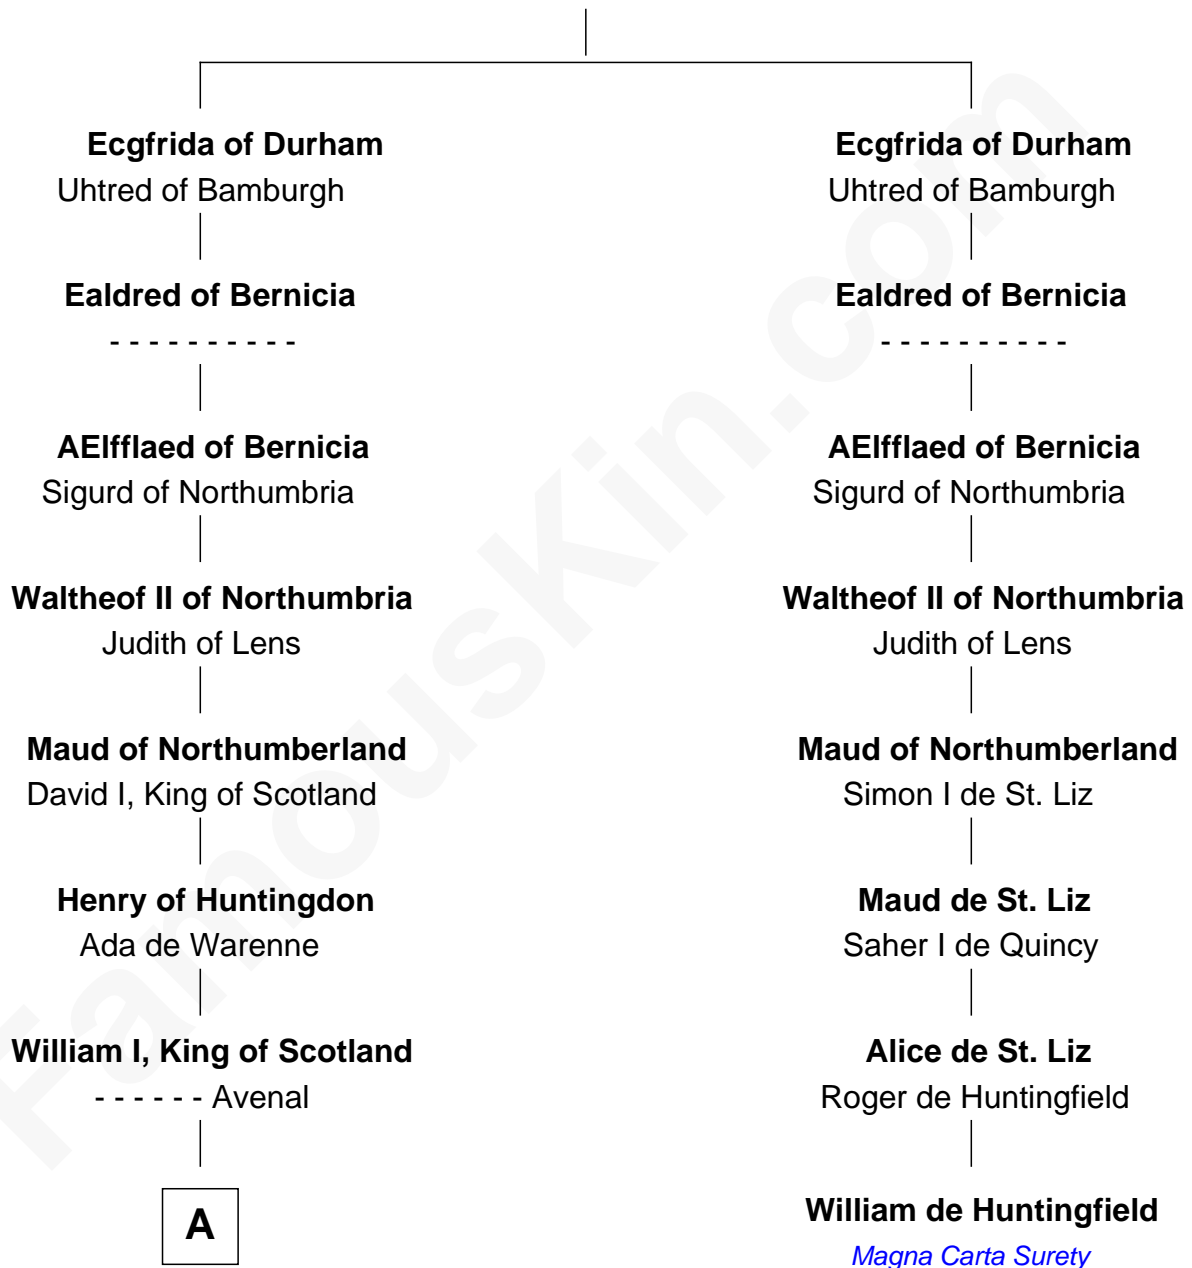

# FamousKin.com Relationship Chart of Thomas Bradbury

(c1610/11 - 1694/5) Great Migration Immigrant 1635

7th cousin 14 times removed of

**William de Huntingfield**  
*Magna Carta Surety*

**Aldhun of Durham**

**B**

—  
**Katherine Fulnetby**

William Dynwell

—  
**Anne Dynwell**

Henry Whitgift

—  
**William Whitgift**

-----  
—  
**Elizabeth Whitgift**

Wymond Bradbury

—  
**Thomas Bradbury**

*Great Migration Immigrant 1635*

FamousKin.com