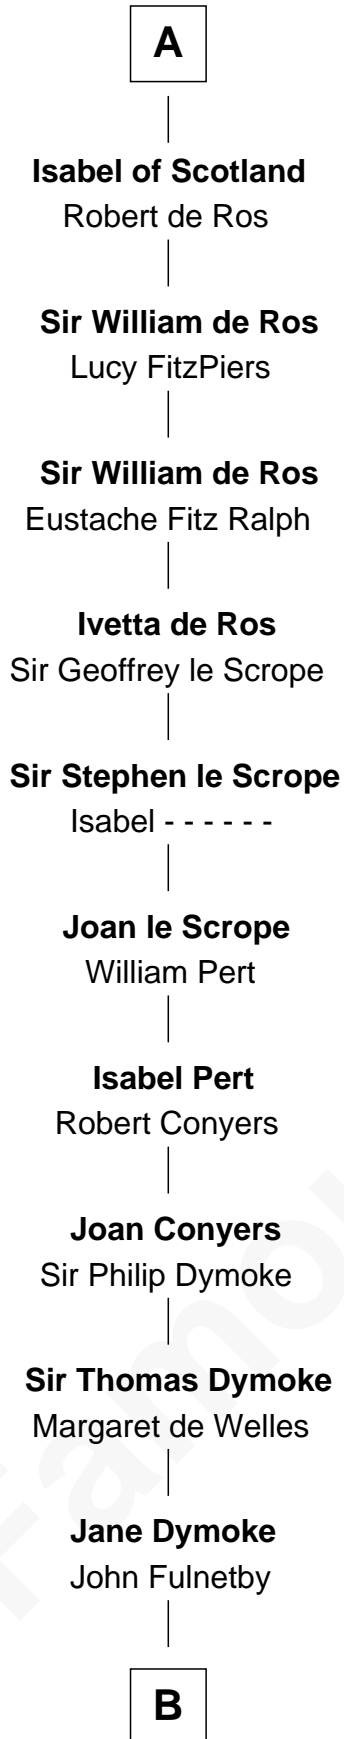

FamousKin.com

Relationship Chart of

Thomas Bradbury

(c1610/11 - 1694/5) Great Migration Immigrant 1635

7th cousin 14 times removed of

William de Huntingfield
Magna Carta Surety

Waltheof of Bamburgh

B

—
Katherine Fulnetby

William Dynwell

—
Anne Dynwell

Henry Whitgift

—
William Whitgift

—
Elizabeth Whitgift

Wymond Bradbury

—
Thomas Bradbury

Great Migration Immigrant 1635

FamousKin.com