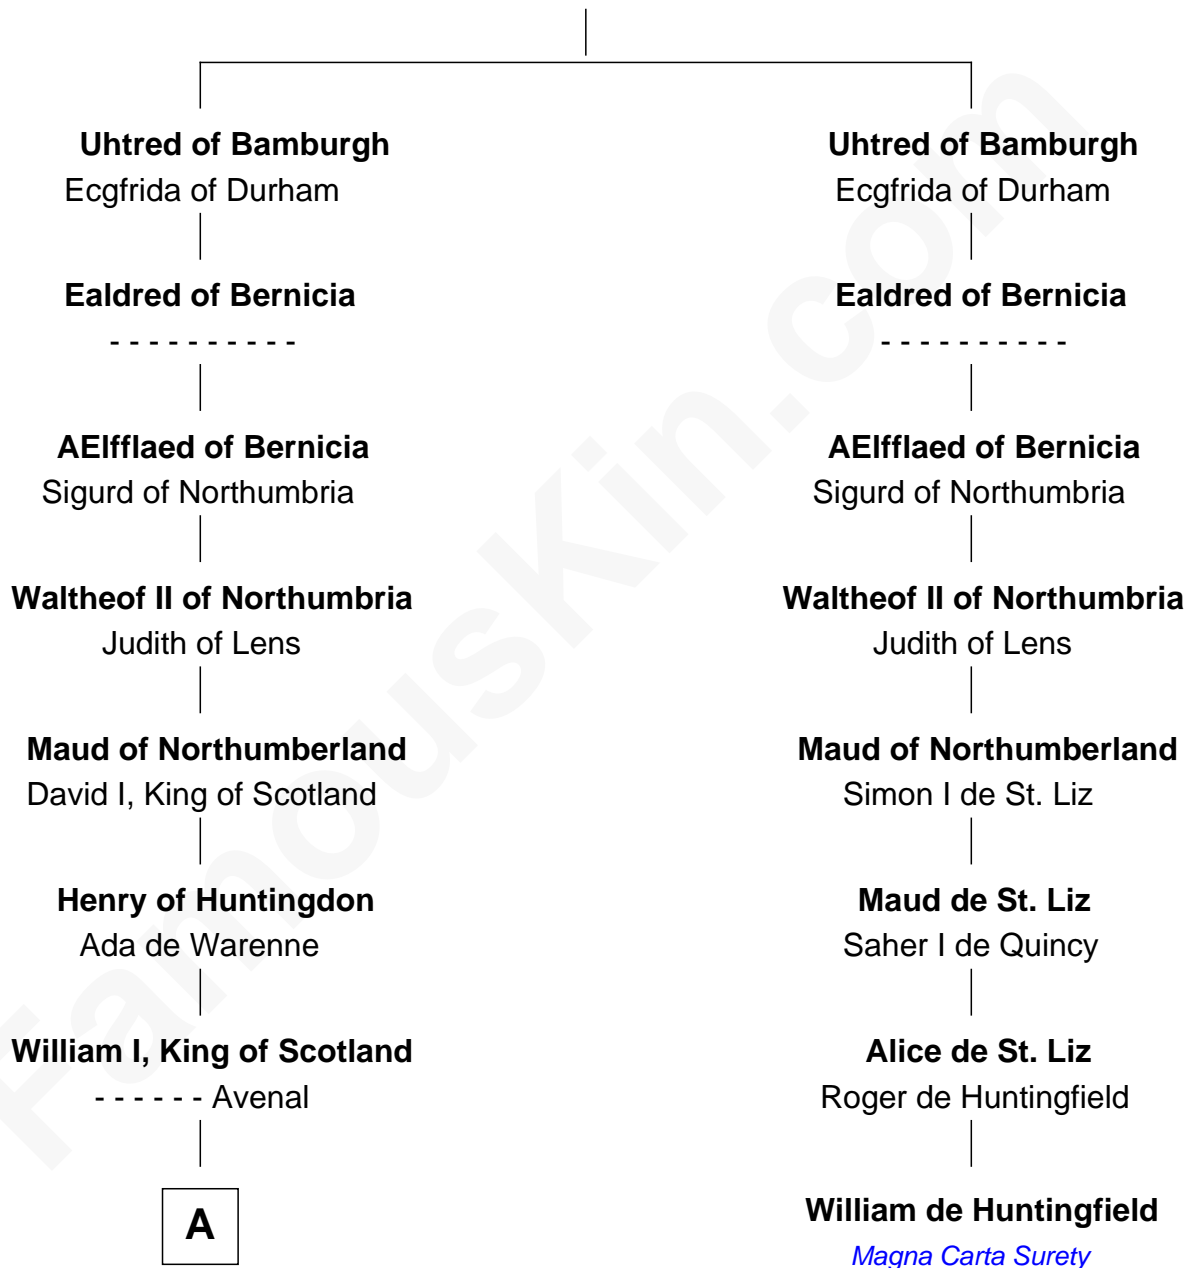

FamousKin.com

Relationship Chart of

Thomas Bradbury

(c1610/11 - 1694/5) Great Migration Immigrant 1635

7th cousin 14 times removed of

William de Huntingfield
Magna Carta Surety

Waltheof of Bamburgh

B

—
Katherine Fulnetby

William Dynwell

—
Anne Dynwell

Henry Whitgift

—
William Whitgift

—
Elizabeth Whitgift

Wymond Bradbury

—
Thomas Bradbury

Great Migration Immigrant 1635

FamousKin.com