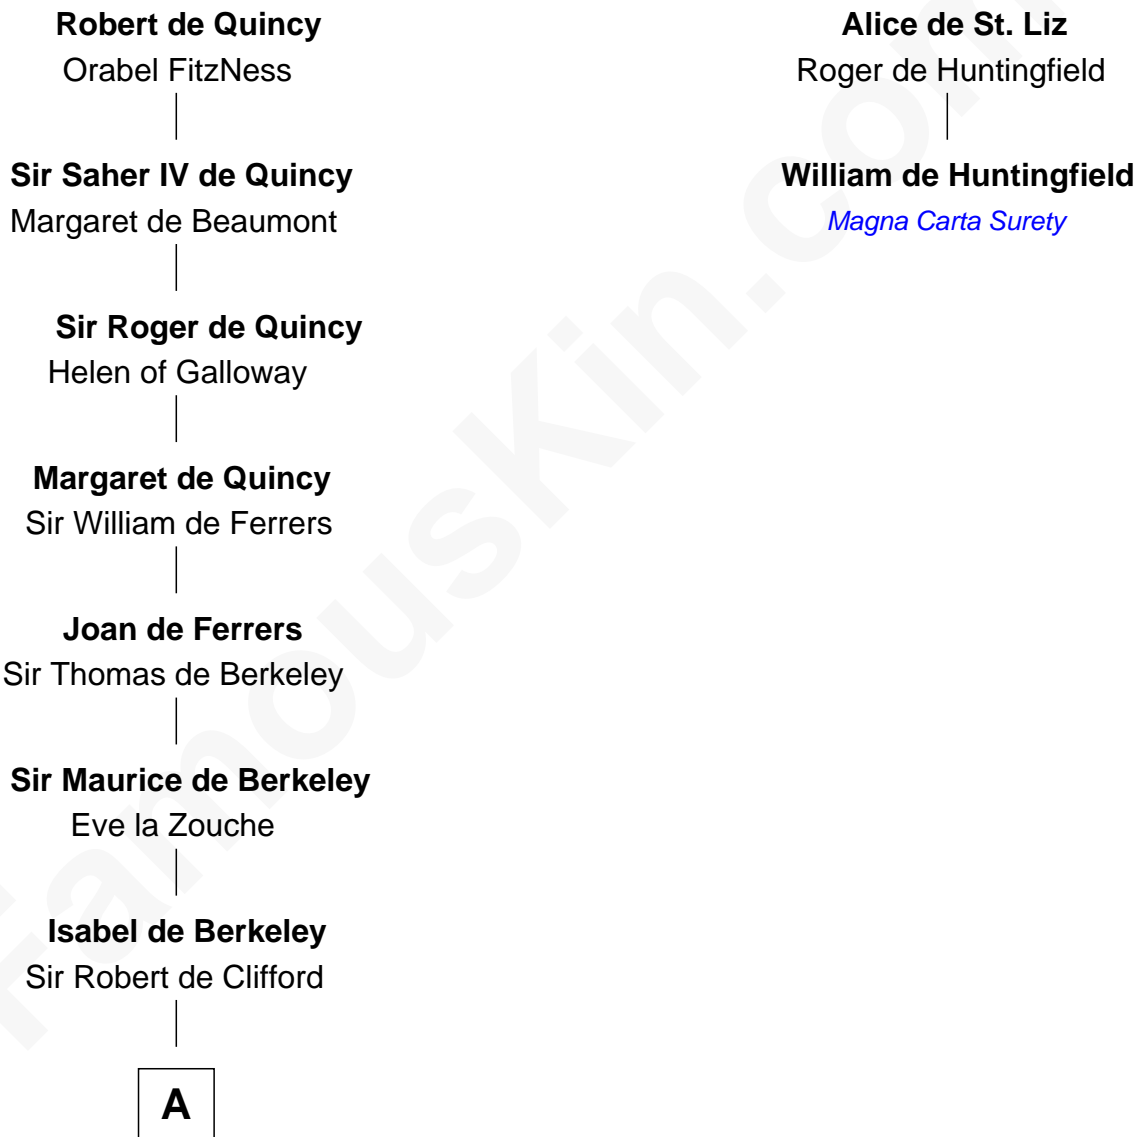

FamousKin.com

Relationship Chart of

Thomas Bradbury

(c1610/11 - 1694/5) Great Migration Immigrant 1635

1st cousin 16 times removed of

William de Huntingfield
Magna Carta Surety

Saher I de Quincy
Maud de St. Liz

A

—
Sir Roger de Clifford

Maud de Beauchamp

—
Katherine de Clifford

Sir Ralph de Greystoke

—
Maud de Greystoke

Eudo de Welles

—
Sir Lionel de Welles