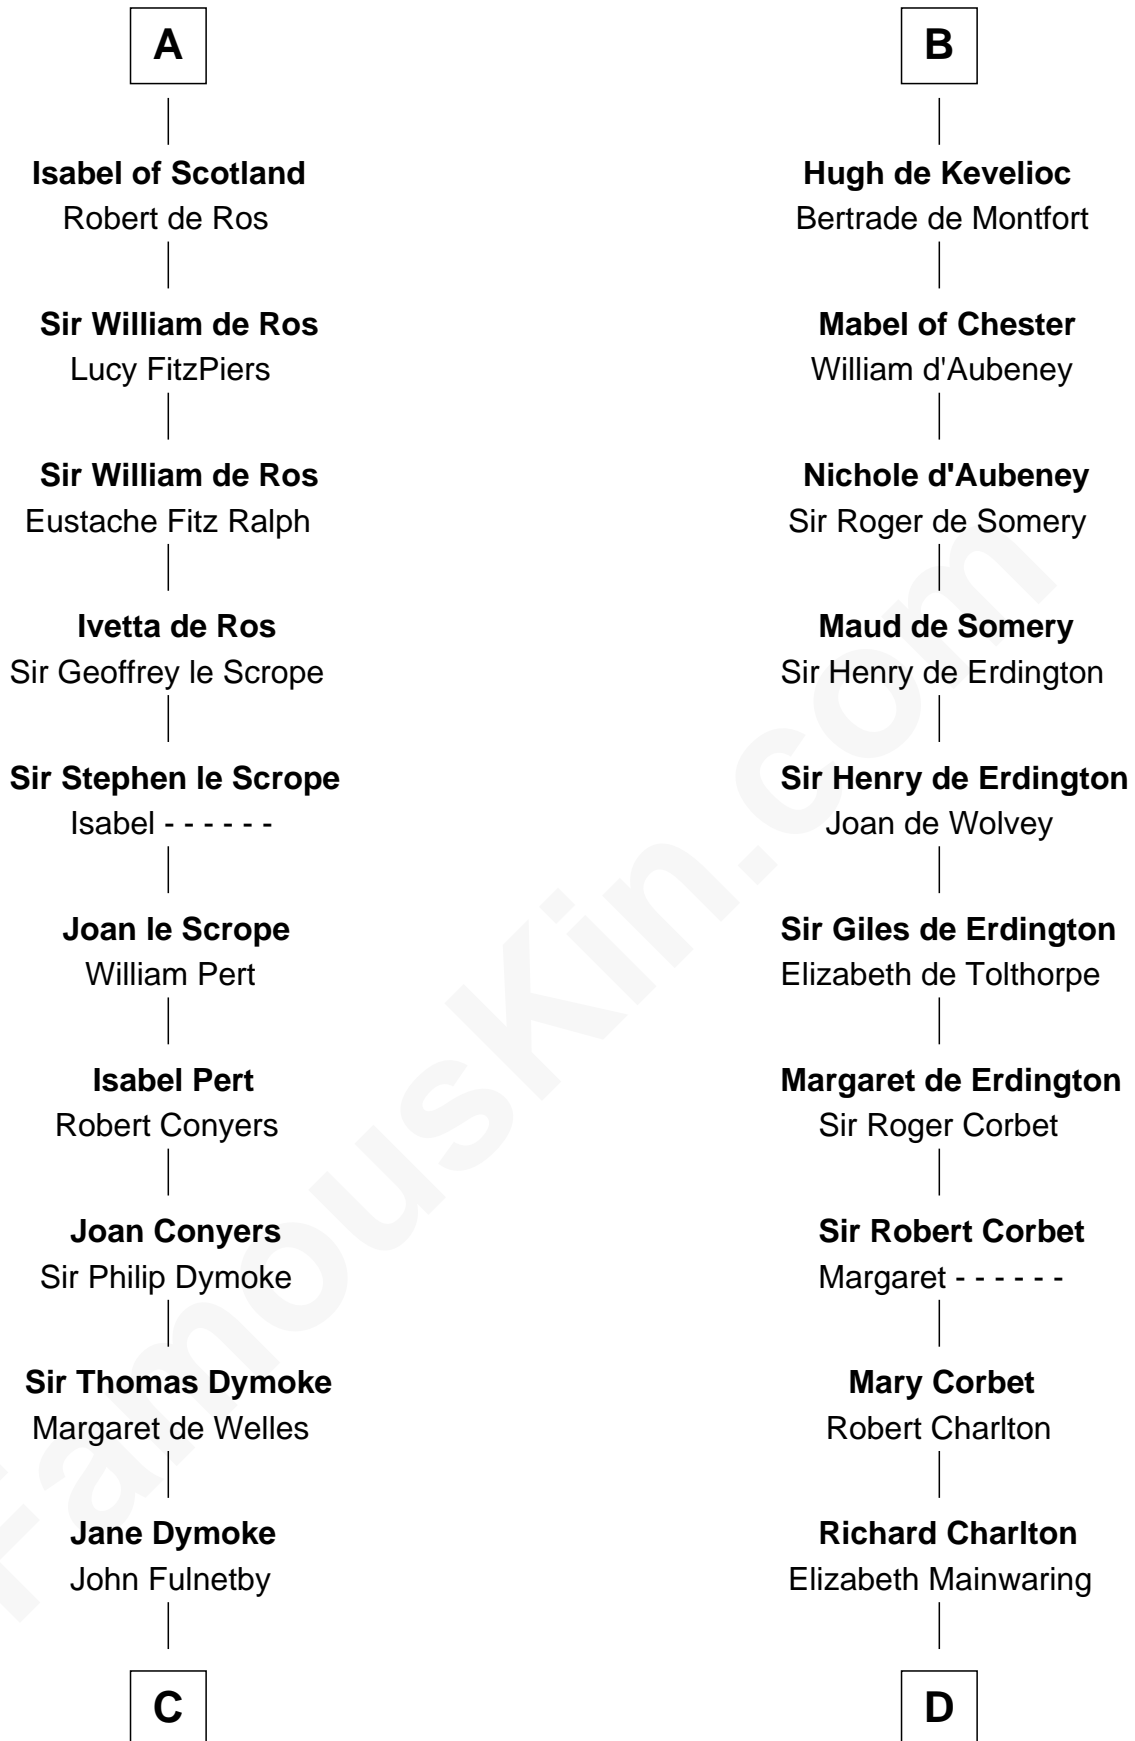

FamousKin.com Relationship Chart of Thomas Bradbury

(c1610/11 - 1694/5) Great Migration Immigrant 1635

21st cousin of

Rev. John Whittingham

(c1616 - 1639) Great Migration Immigrant 1637

C

Katherine Fulnetby

William Dynwell

Anne Dynwell

Henry Whitgift

William Whitgift

Elizabeth Whitgift

Wymond Bradbury

Thomas Bradbury

Great Migration Immigrant 1635