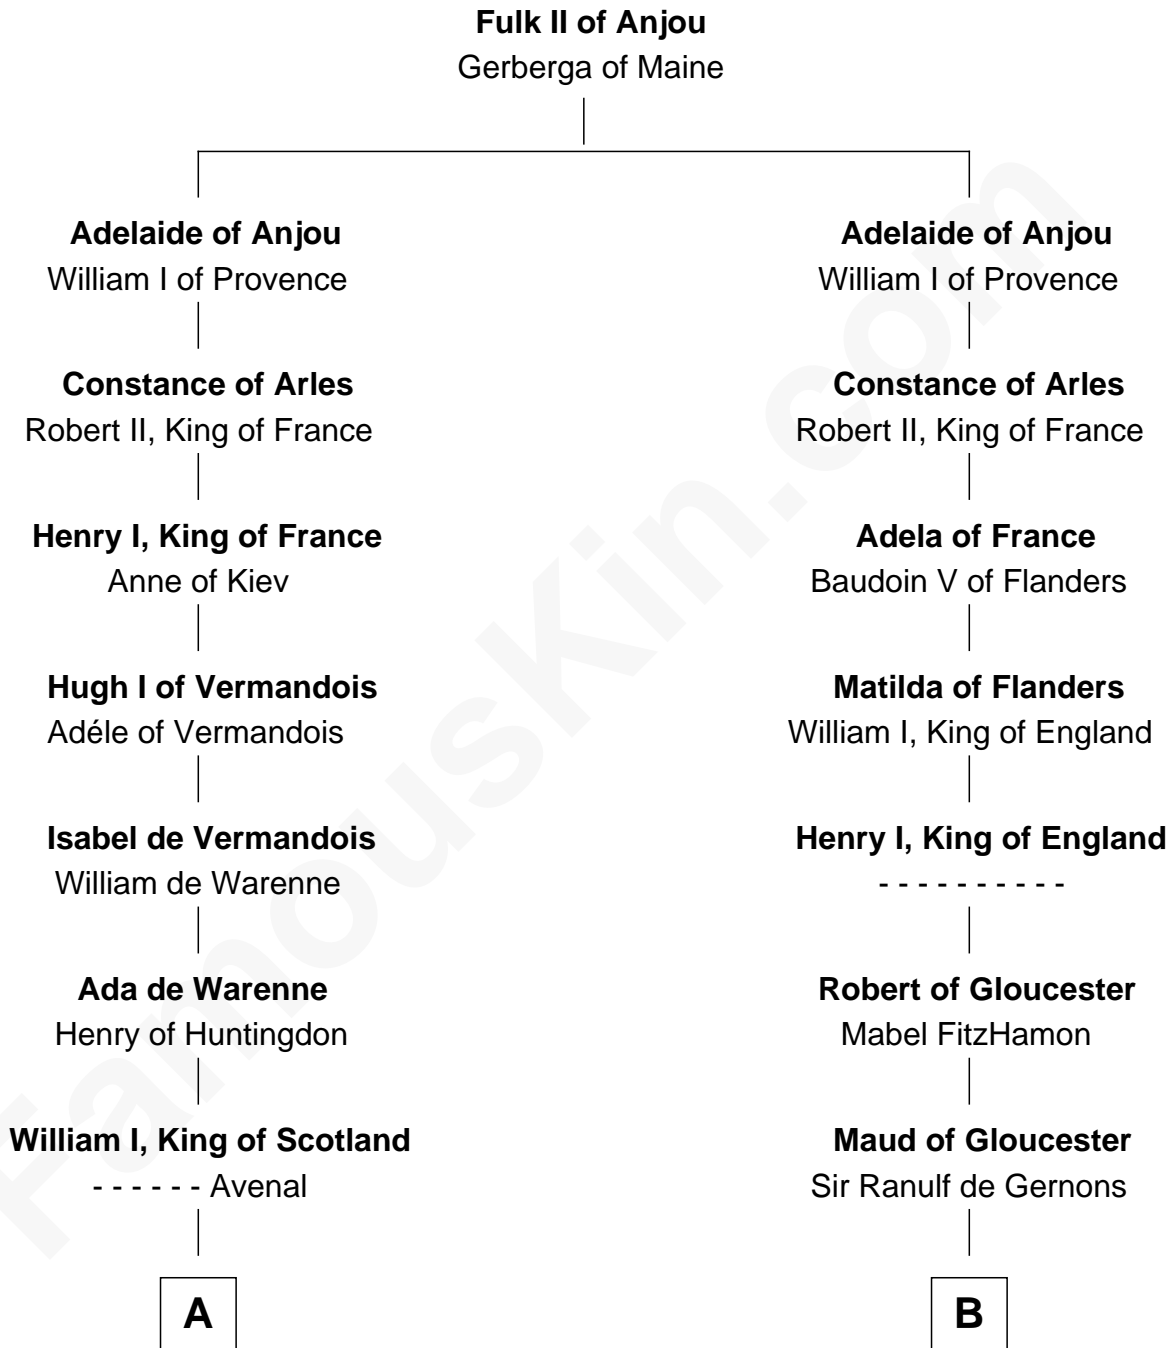

FamousKin.com Relationship Chart of Thomas Bradbury

(c1610/11 - 1694/5) Great Migration Immigrant 1635

21st cousin of

Rev. John Whittingham

(c1616 - 1639) Great Migration Immigrant 1637

C

Katherine Fulnetby

William Dynwell

Anne Dynwell

Henry Whitgift

William Whitgift

Elizabeth Whitgift

Wymond Bradbury

Thomas Bradbury

Great Migration Immigrant 1635