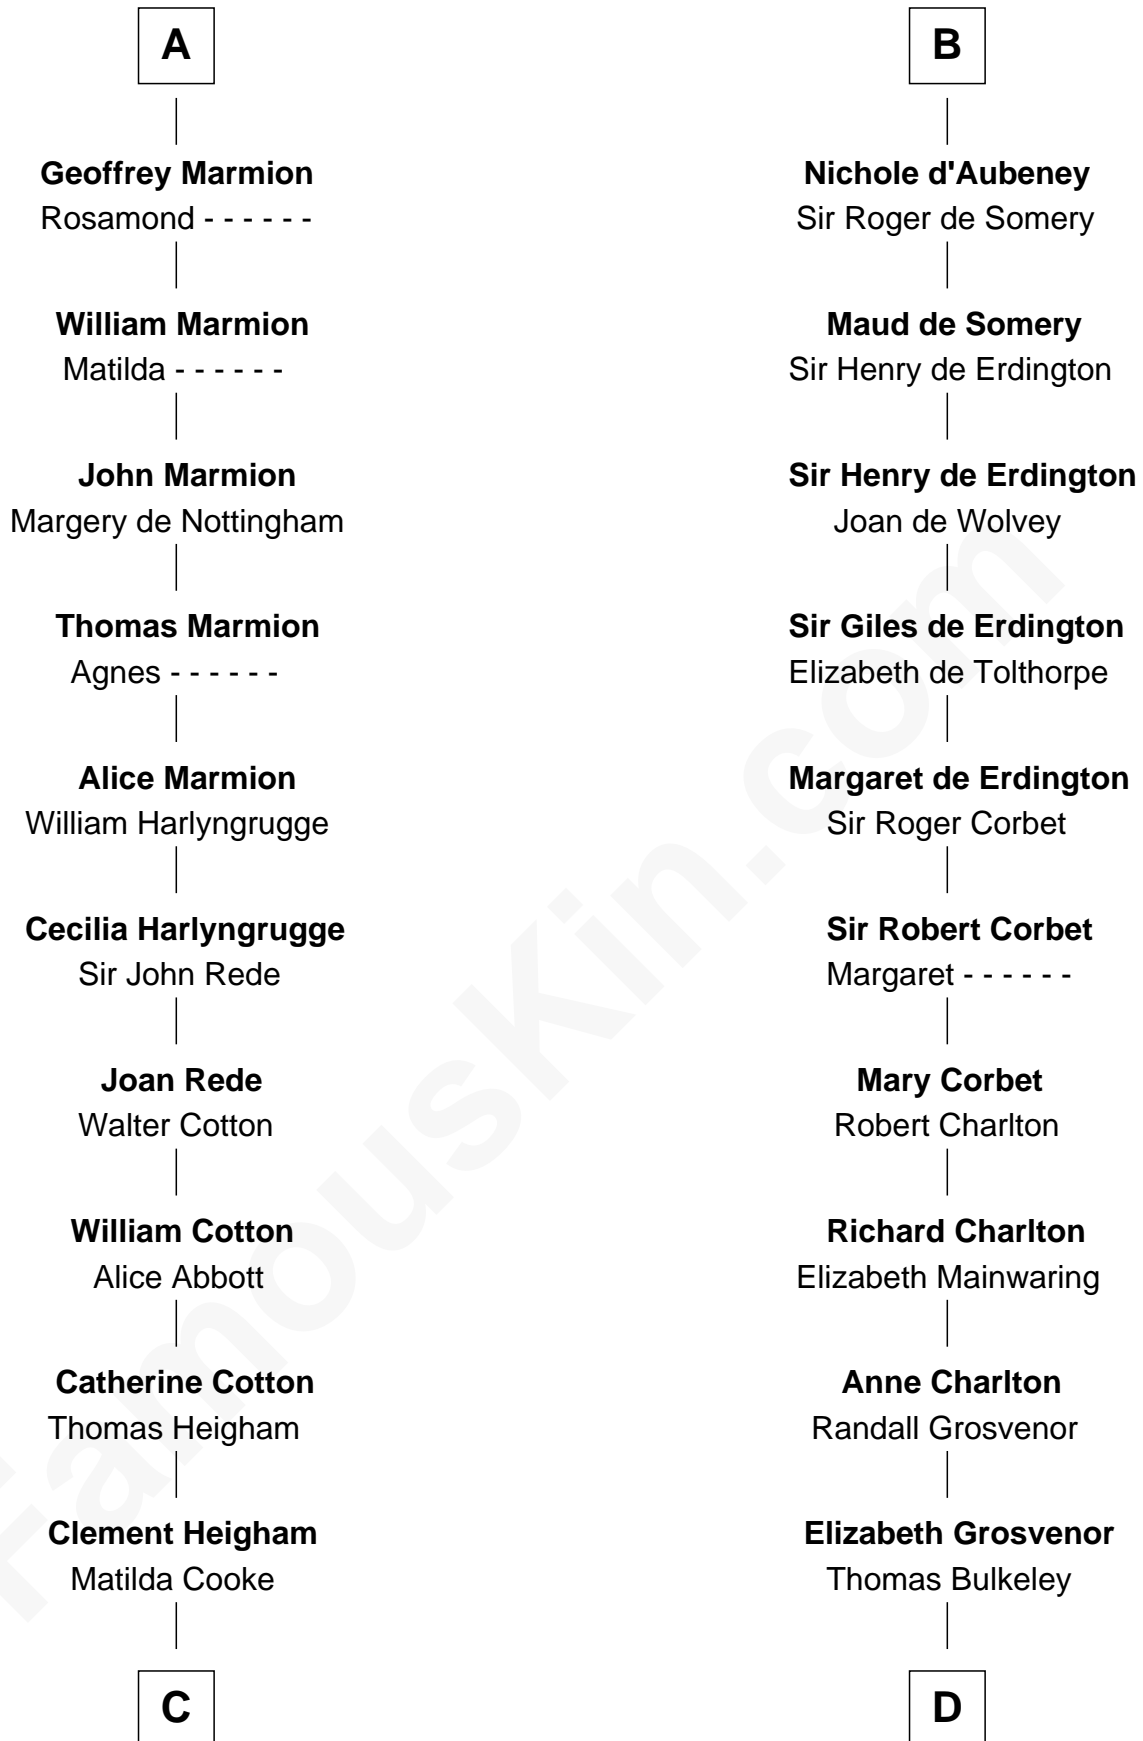

FamousKin.com
Relationship Chart of
Thomas Bradbury

(c1610/11 - 1694/5) *Great Migration Immigrant 1635*

19th cousin 2 times removed of

Rev. John Whittingham

(c1616 - 1639) *Great Migration Immigrant 1637*

Maud de St. Hilary

William Marmion

William d'Aubenev

Mabel of Chester

A

B

C

Sir Clement Heigham

Anne Munnings

Elizabeth Heigham

Henry Eden

Anne Eden

William Bradbury

Wymond Bradbury

Elizabeth Whitgift

Thomas Bradbury