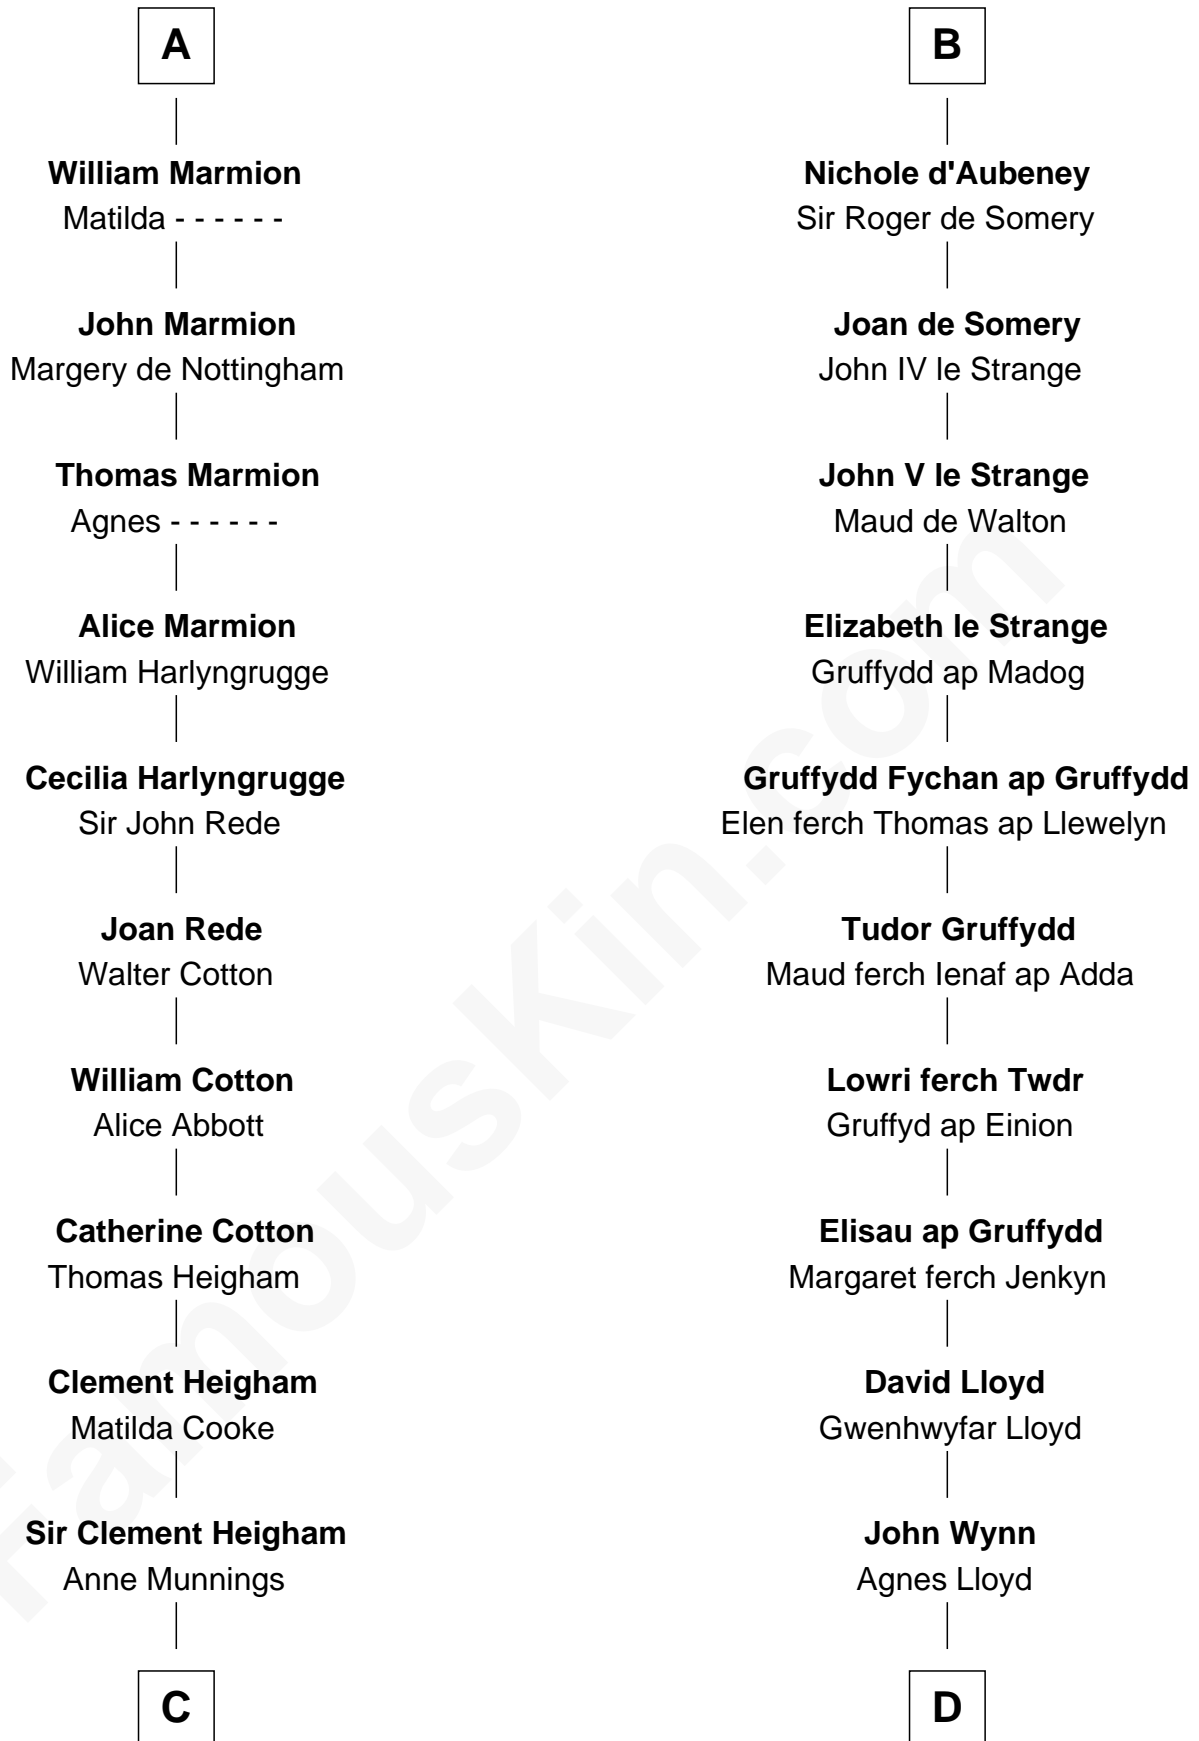

FamousKin.com

Relationship Chart of

Thomas Bradbury

(c1610/11 - 1694/5) Great Migration Immigrant 1635

20th cousin of

Elihu Yale

Benefactor and Namesake of Yale College

C

Elizabeth Heigham

Henry Eden

Anne Eden

William Bradbury

Wymond Bradbury

Elizabeth Whitgift

Thomas Bradbury

Great Migration Immigrant 1635