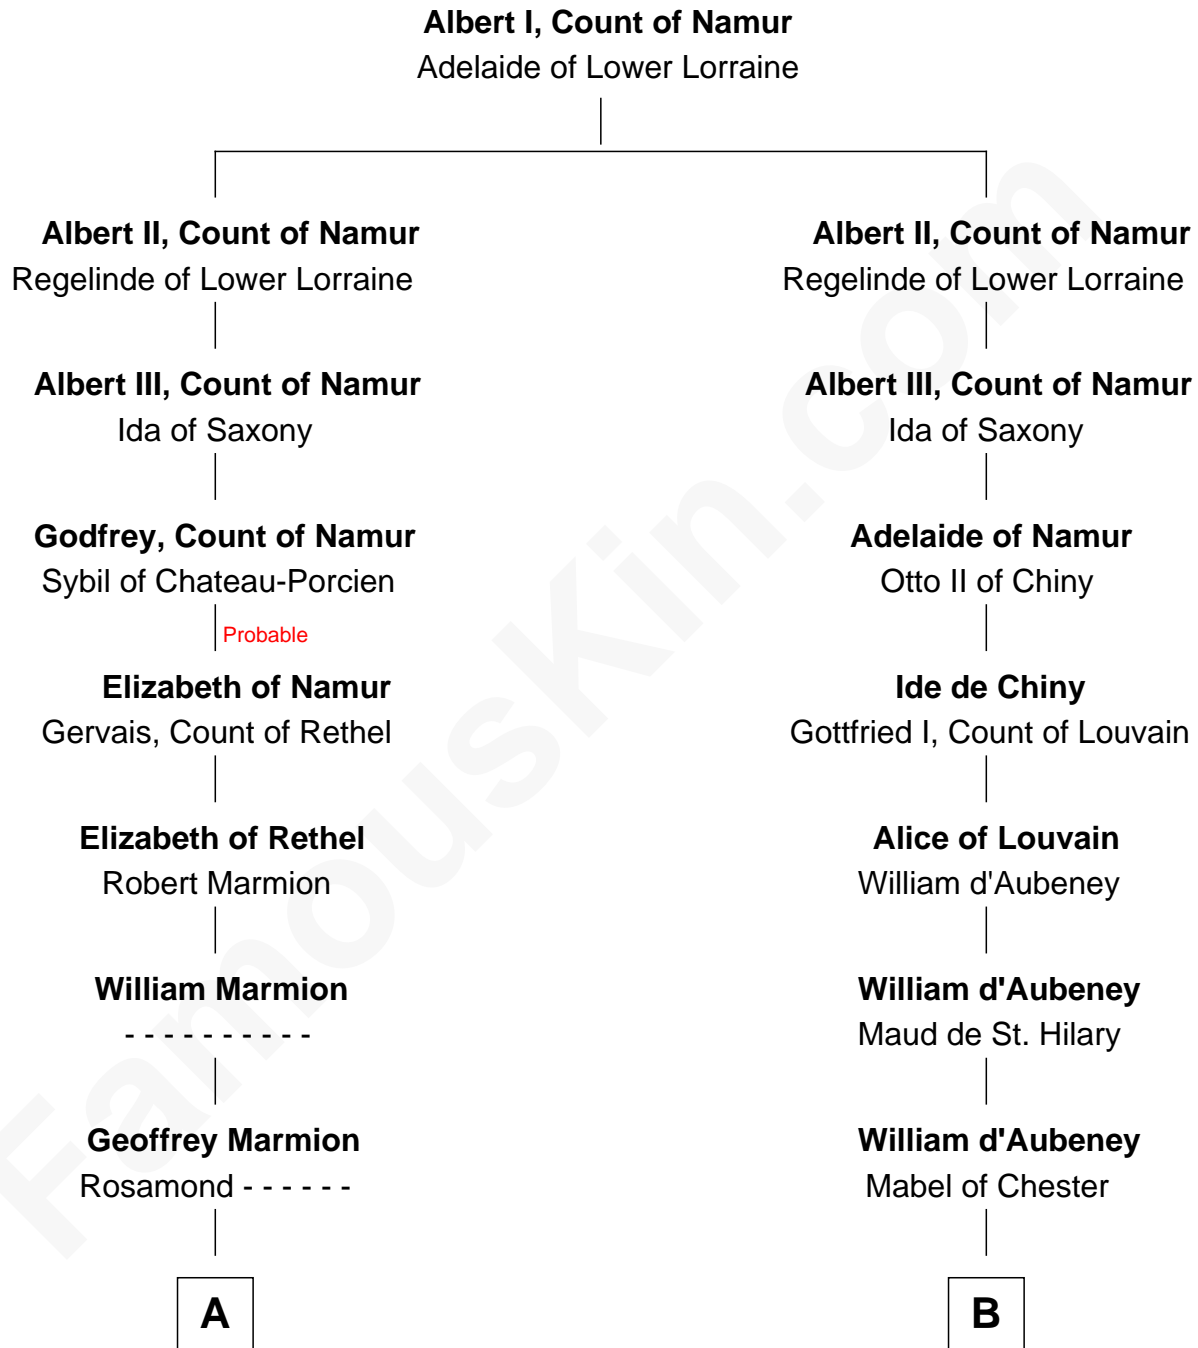

FamousKin.com

Relationship Chart of

Thomas Bradbury

(c1610/11 - 1694/5) Great Migration Immigrant 1635

20th cousin of

Elihu Yale

Benefactor and Namesake of Yale College

C

Elizabeth Heigham

Henry Eden

Anne Eden

William Bradbury

Wymond Bradbury

Elizabeth Whitgift

Thomas Bradbury

Great Migration Immigrant 1635